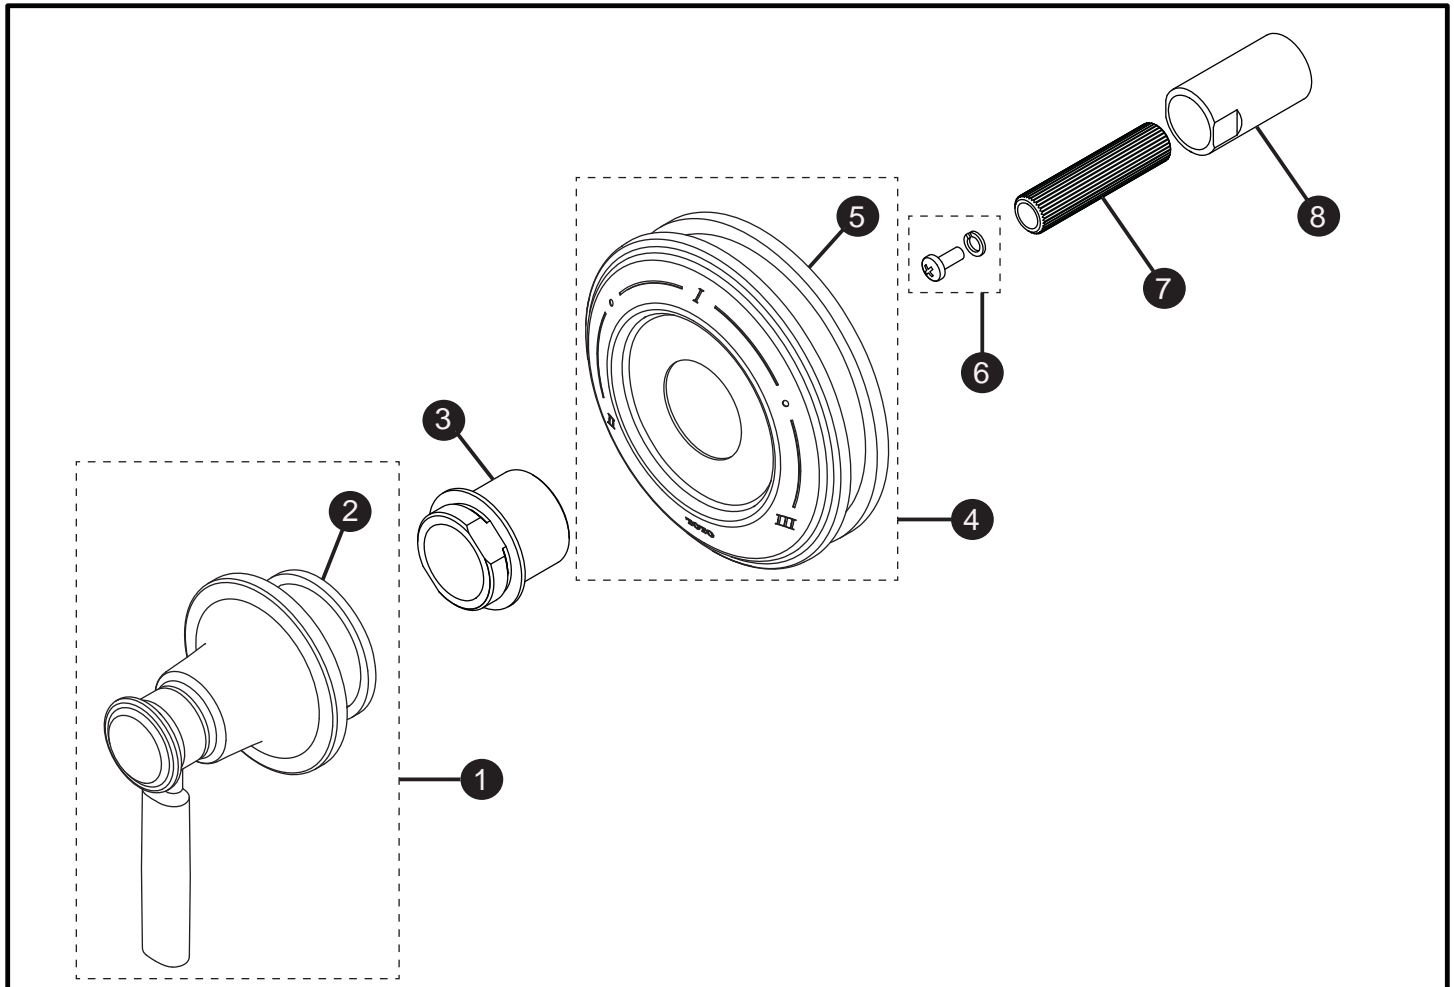

Keane™
Three-Way Diverter Trim with Off

Item	Part	Description
1*	THP4981#\$\$	Handle Assembly
2	THP4828	Gasket
3	THP4827	Collar
4*	THP4986#\$\$	Escutcheon with Gasket
5	THP4982	Gasket
6	THP4825	Screw and Lock Washer
7	THP4824	Adapter
8	THP4823	Threaded Extension

LEGEND
\$\$ = Denotes Finish
#CP = Polished Chrome
#BN = Brushed Nickel
#PN = Polished Nickel

* Please specify finish when ordering