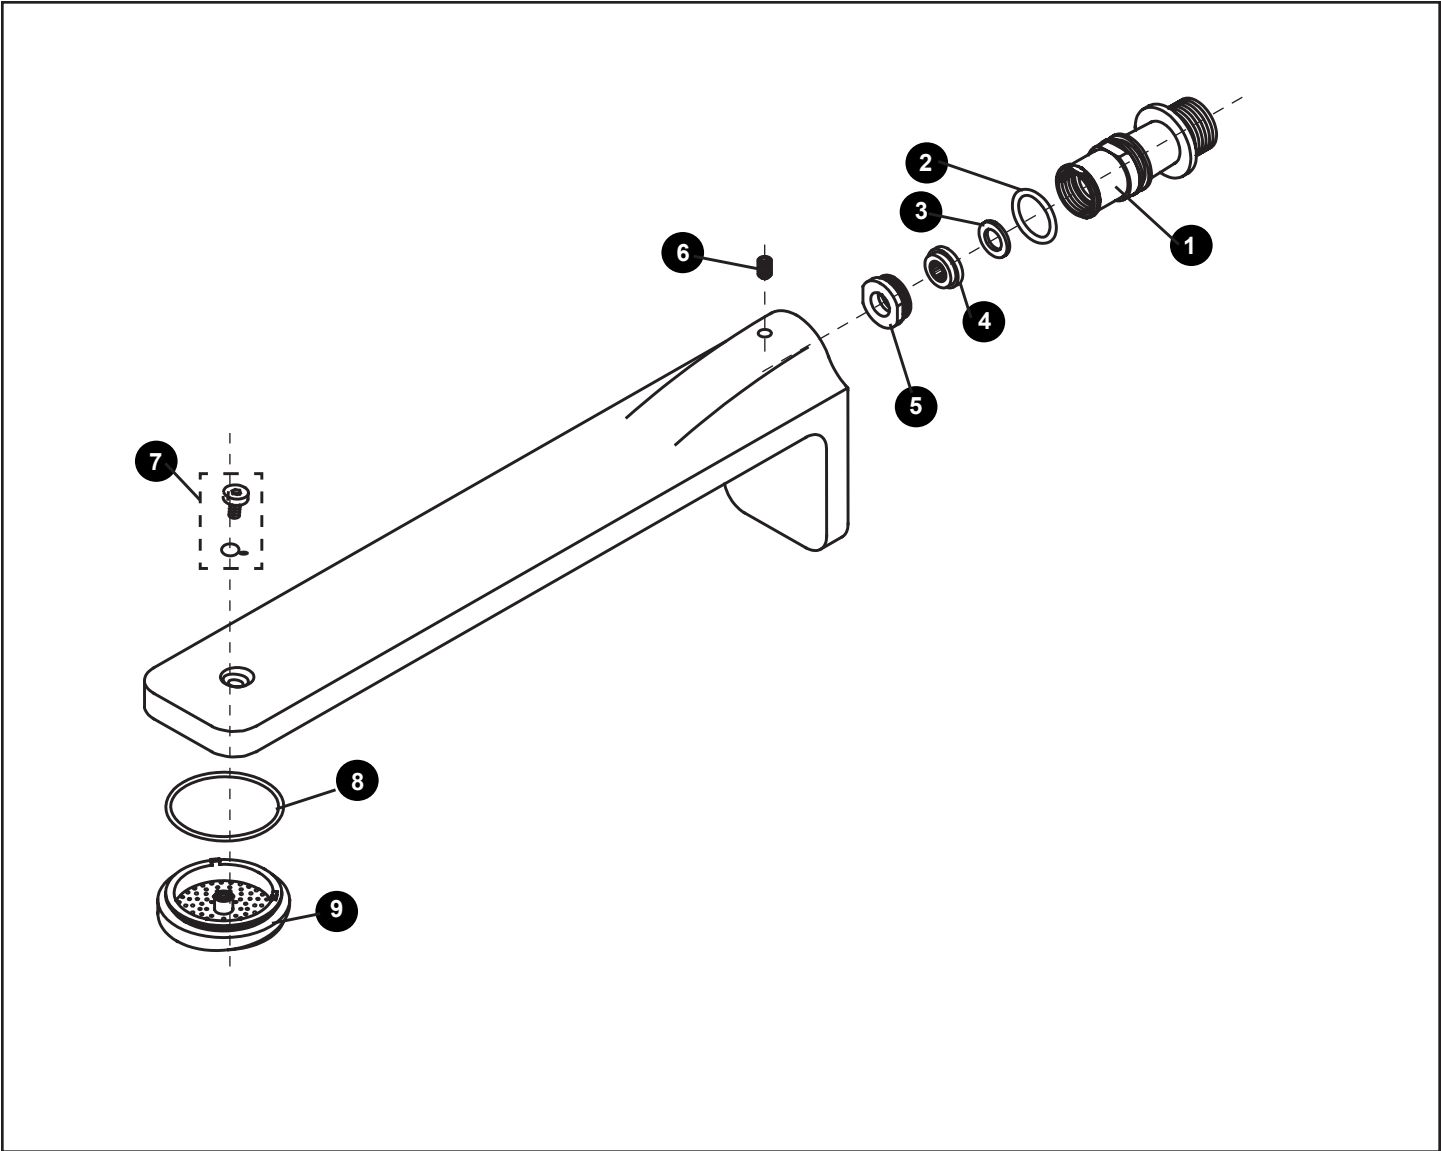

**KIWAMI® RENESSE®
Showerhead**

Item	Part	Description
1	THP4735	Pipe Adapter
2	THP4736	Pipe Adapter O-Ring
3	THP4737	Gasket
4	THP4738	Flow Regulator
5	THP4739	Pipe Adapter Cap
6	THP4740###	Set Screw
7	THP4741###	Set screw for Shower Arm
8	THP4742	O-Ring for Shower Face Plate
9	THP4743###	Shower Face Plate

LEGEND
\$\$ = Denotes Finish
#CP = Polished Chrome