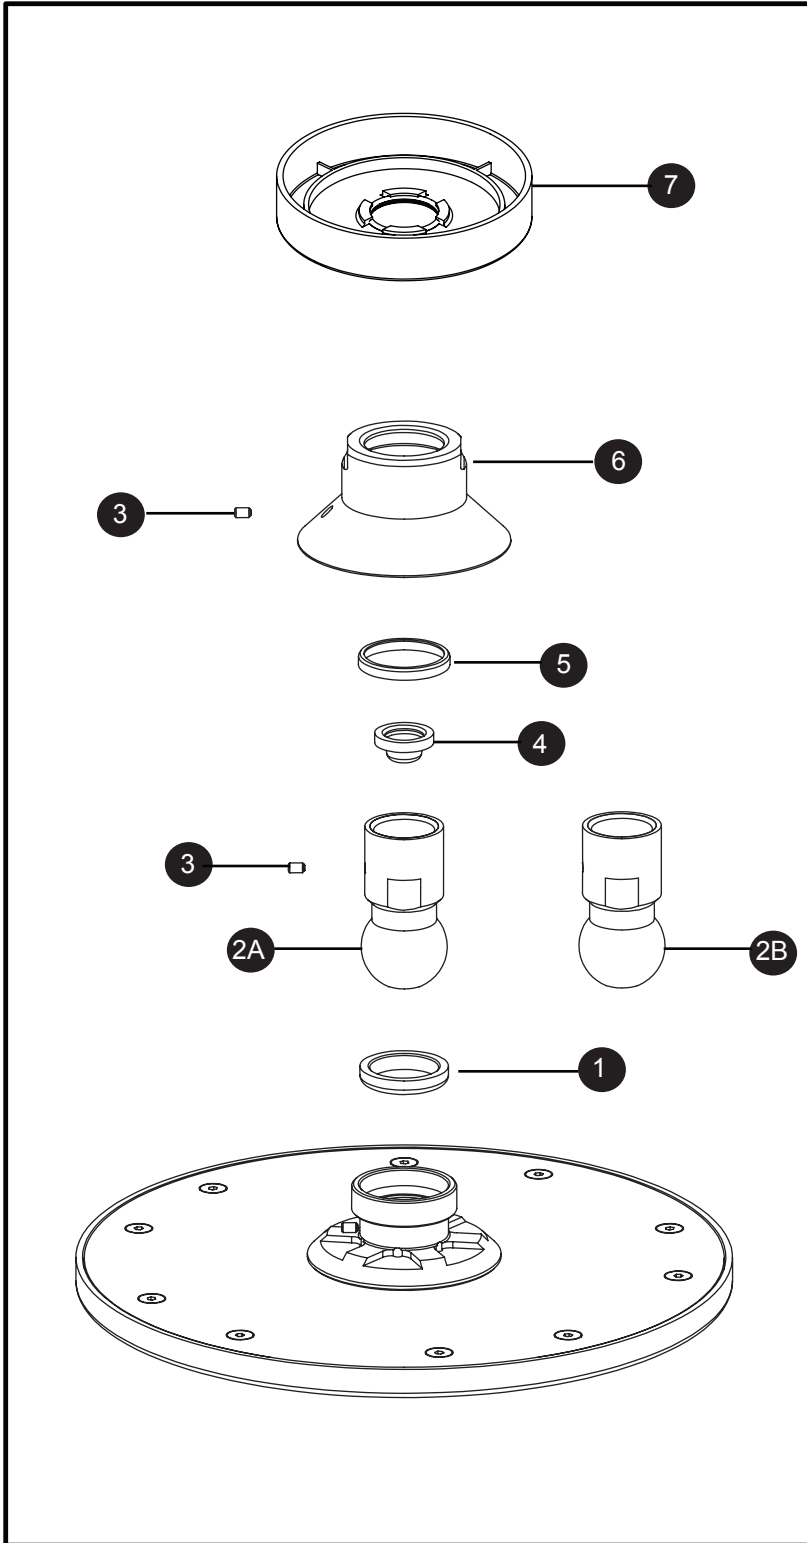

Modern Series Aero Rain Shower

Item	Part	Description
1	THP5013	Gasket
2A*	THP5014#\$\$	Ball Joint with 2.5 gpm flow regulator (for TS111B8, TS111B12)
2B*	THP5015#\$\$	Ball Joint with 2.5 gpm flow regulator (for TS111BL8, TS111BL12)
3	THP5016	Set Screw (1 screw per pkg.)
4	THP5017	Gasket/Sieve
5	THP5018	Slip Washer
6*	THP5019#\$\$	Nut
7*	THP5020#\$\$	Escutcheon

* Please specify finish when ordering

LEGEND	
\$\$	= Denotes Finish
#CP	= Polished Chrome
#BN	= Brushed Nickel
#PN	= Polished Nickel