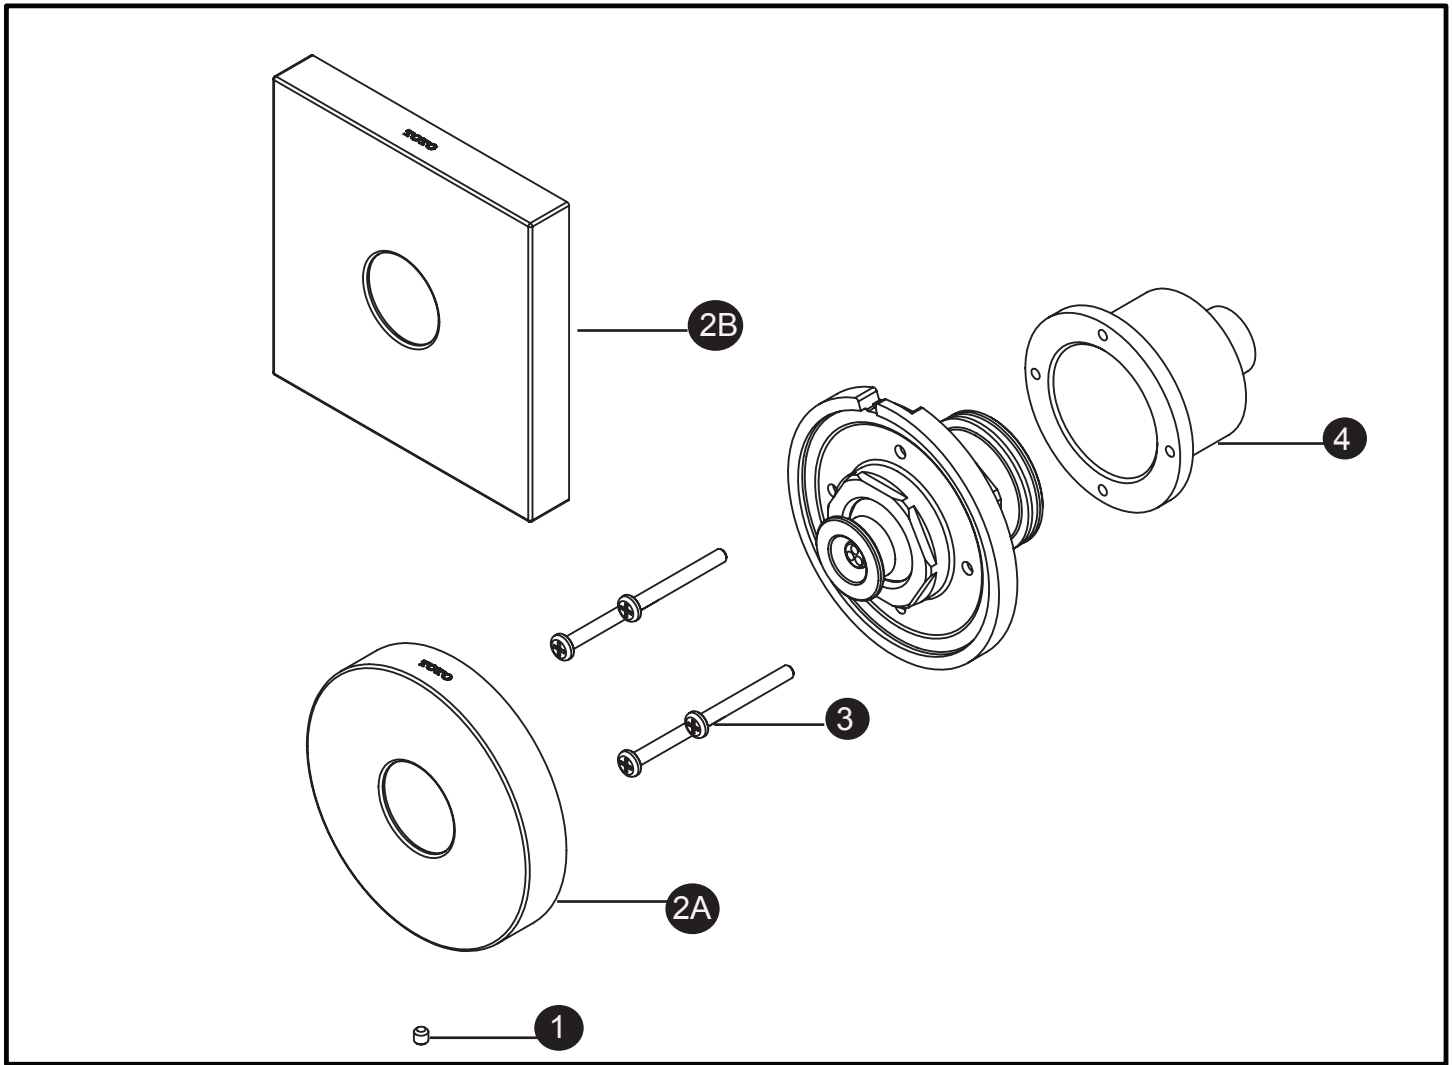

Gyrostream® Body Spray

Item	Part	Description
1	THP4167	Set Screw (2 screws per pkg.)
2A*	THP5031#\$\$	Escutcheon (for TS110J1)
2B*	THP5032#\$\$	Escutcheon (for TS110J2)
3	THP5033	Screw (1 screw per pkg.)
4	THP5034	Adapter

* Please specify finish when ordering

LEGEND
\$\$ = Denotes Finish
#CP = Polished Chrome
#BN = Brushed Nickel
#PN = Polished Nickel