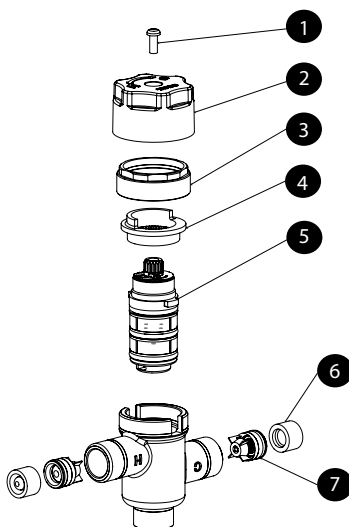

## Thermostatic Mixing Valve for LAVORATORY Faucet

Item	Part	Description
1	THP3117	Screw (1 pc)
2	THP3118	Handle
3	THP3119	Nut
4	THP3120	Temperature stopper
5	THP3121	SMA valve
6	THP3122	Screen (1 pc)
7	THP3123	Check Valve (1 pc)