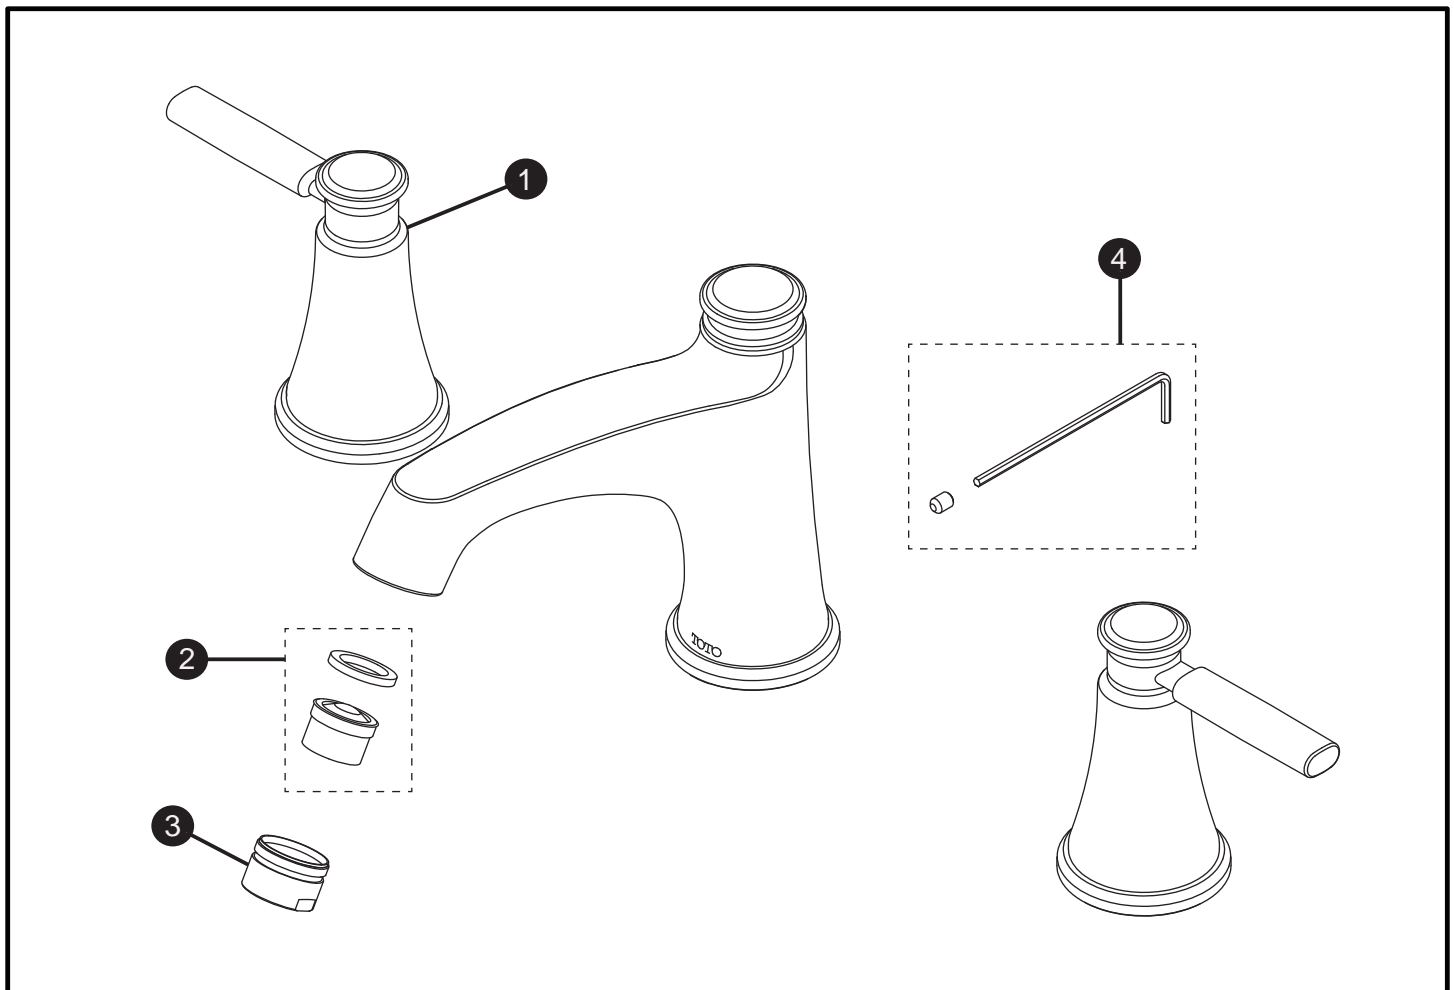

Keane™
Three-Hole Roman Tub Trim

Item	Part	Description
1*	THP4973#\$\$	Handle Assembly
2	THP4811	Flow Insert and Gasket
3*	THP4919#\$\$	Housing
4	THP4882	Set Screw and Hex Wrench

* Please specify finish when ordering

LEGEND
\$\$ = Denotes Finish
#CP = Polished Chrome
#BN = Brushed Nickel
#PN = Polished Nickel