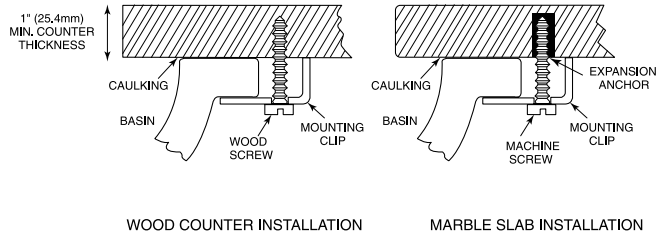

LT233

Undercounter Lavatory

SPECIFICATIONS

- **Waste:** 1-1/4" (32 mm)
- **Overall Size:** 22-5/8" (575 mm) x 18-3/8" (466 mm)
- **Cutout:** 18-5/8" (473mm) x 14-3/4" (375mm)
- **Basin Depth:** 4" (103 mm)
- **Basin:** 19-3/8" (493 mm) x 15-1/2" (395 mm)
- **Warranty:** One Year Limited Warranty
- **Material:** Vitreous china
- **Shipping Weight:** 22.5lbs (10 kg)
- **Shipping Dimensions:** 23-1/2" x 19-1/2" x 7-1/2"

INSTALLATION NOTES

Note: Low flow faucets are recommended.

WOOD COUNTER INSTALLATION

MARBLE SLAB INSTALLATION