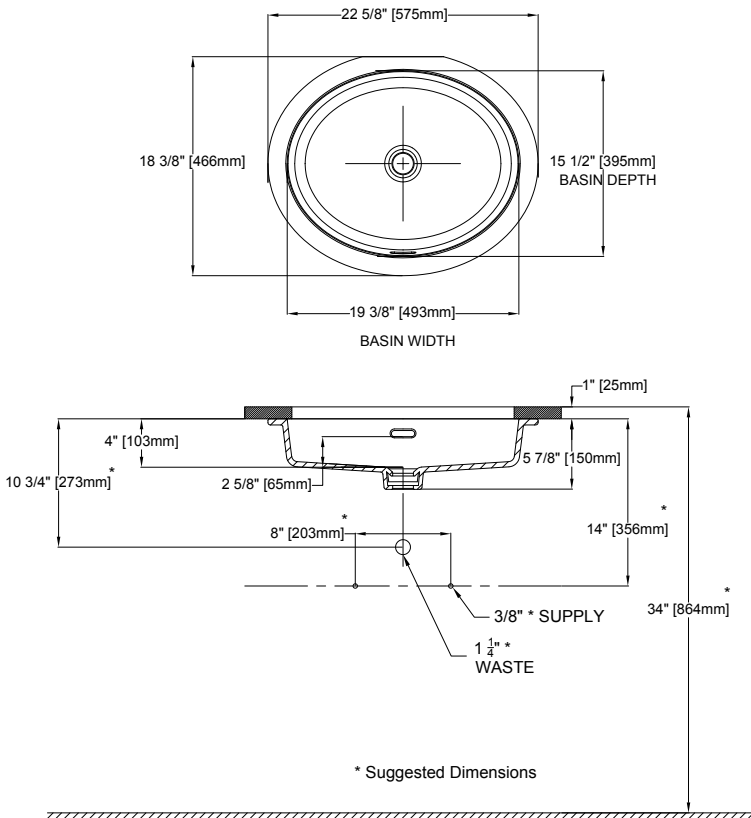

### PRODUCT SPECIFICATION

The undercounter lavatory shall be made of vitreous china. Lavatory shall be 19-3/8" in width and 15-1/2" in depth. Product shall be with overflow and lavatory shall include mounting assembly and be ADA compliant.

### CODES/STANDARDS

- Meets ADA guidelines and ANSI A117.1 requirements when countertop is installed 864mm (34") from finished floor and lavatory is installed 25mm (1") minimum from front edge.
- Meets and exceeds ASME A112.19.2/CSA B45.1
- Certifications: IAPMO(cUPC), State of Massachusetts, City of Los Angeles, and others.

### SPECIFICATIONS

- **Waste:** 1-1/4" (32 mm)
- **Overall Size:** 22-5/8" (575 mm) x 18-3/8" (466 mm)
- **Cutout:** 18-5/8" (473mm) x 14-3/4" (375mm)
- **Basin Depth:** 4" (103 mm)
- **Basin:** 19-3/8" (493 mm) x 15-1/2" (395 mm)
- **Warranty:** One Year Limited Warranty
- **Material:** Vitreous china
- **Shipping Weight:** 22.5lbs (10 kg)
- **Shipping Dimensions:** 23-1/2" x 19-1/2" x 7-1/2"

### INSTALLATION NOTES

Note: Low flow faucets are recommended.

WOOD COUNTER INSTALLATION

MARBLE SLAB INSTALLATION