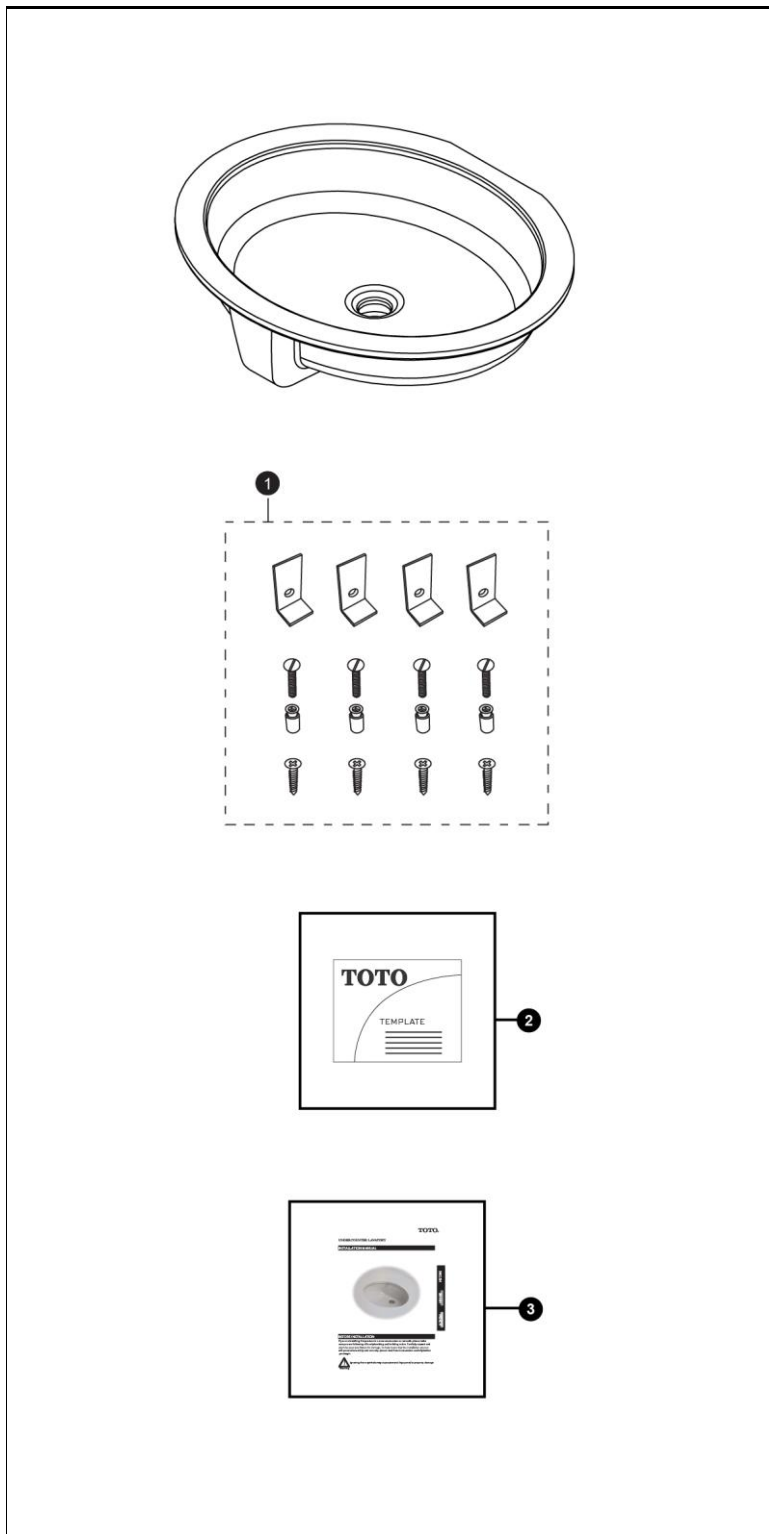

Atherton™ Undercounter Lavatory

Items	Parts	Description
1	THU077	Mounting Hardware - Undercounter
2	0GU532	Mounting Template
3	0GU035-4	Installation Instructions - Undercounter

Note:

Product Number Explanations	
Under Counter Lavatory	Colors
(LT) Lavatory (233) Model	(#01) Cotton

Actual Product may vary slightly from illustration.