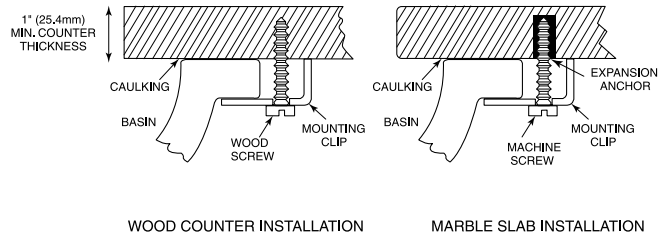

LT221

Atherton™ Rectangular Undercounter Lavatory

SPECIFICATIONS

- **Waste:** 1-1/4" (32 mm)
- **Overall Size:** 21-3/8" (544mm) x 16-3/8" (417mm)
- **Cutout:** 17(432mm) x 12-5/8"(321mm)
- **Basin Depth:** 4" (103 mm)
- **Basin:** 17-3/4" (452mm) x 13-3/8" (339mm)
- **Warranty:** One Year Limited Warranty
- **Material:** Vitreous china
- **Shipping Weight:** 23lbs (10.4 kg)
- **Shipping Dimensions:** 22-1/4" x 17-3/8" x 7-1/8"

INSTALLATION NOTES

Note: Low flow faucets are recommended.

WOOD COUNTER INSTALLATION

MARBLE SLAB INSTALLATION