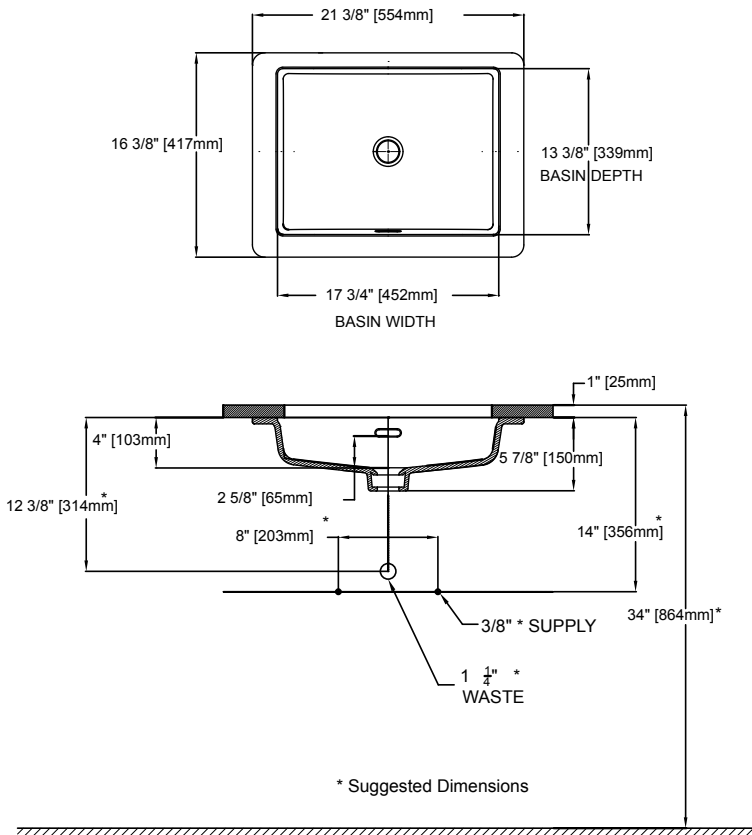

### PRODUCT SPECIFICATION

The undercounter lavatory shall be made of vitreous china. Lavatory shall be 17-3/4" in width and 13-3/8" in depth. Product shall be with overflow and lavatory shall include mounting assembly and be ADA compliant.

### CODES/STANDARDS

- Meets ADA guidelines and ANSI A117.1 requirements when countertop is installed 864mm (34") from finished floor and lavatory is installed 47mm ( 1 7/8" ) minimum from front edge.
- Meets and exceeds ASME A112.19.2/CSA B45.1
- Certifications: IAPMO(cUPC), State of Massachusetts, City of Los Angeles, and others

### SPECIFICATIONS

- **Waste:** 1-1/4" (32 mm)
- **Overall Size:** 21-3/8" (544mm) x 16-3/8" (417mm)
- **Cutout:** 17(432mm) x 12-5/8"(321mm)
- **Basin Depth:** 4" (103 mm)
- **Basin:** 17-3/4" (452mm) x 13-3/8" (339mm)
- **Warranty:** One Year Limited Warranty
- **Material:** Vitreous china
- **Shipping Weight:** 23lbs (10.4 kg)
- **Shipping Dimensions:** 22-1/4" x 17-3/8" x 7-1/8"

### INSTALLATION NOTES

Note: Low flow faucets are recommended.

WOOD COUNTER INSTALLATION

MARBLE SLAB INSTALLATION