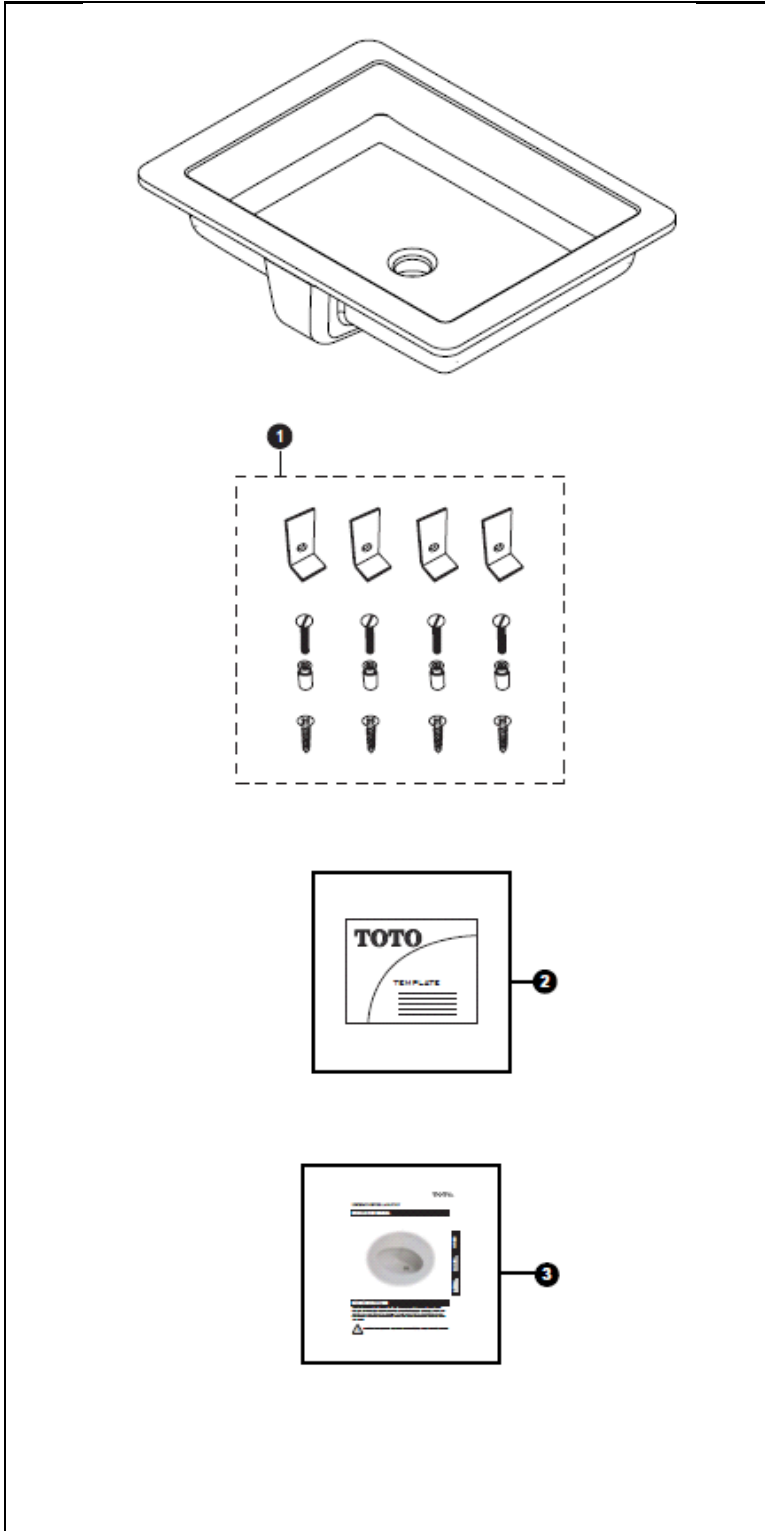

## Atherton™ Undercounter Lavatory

Items	Parts	Description
1	THU077	Mounting Hardware - Under Counter
2	0GU533	Mounting Template
3	0GU035-4	Installation Instructions - Under Counter

**Note:**

Product Number Explanations	
<b>Under Counter Lavatory</b>	<b>Colors</b>
(LT) Lavatory (221) Model	(#01) Cotton

Actual Product may vary slightly from illustration.