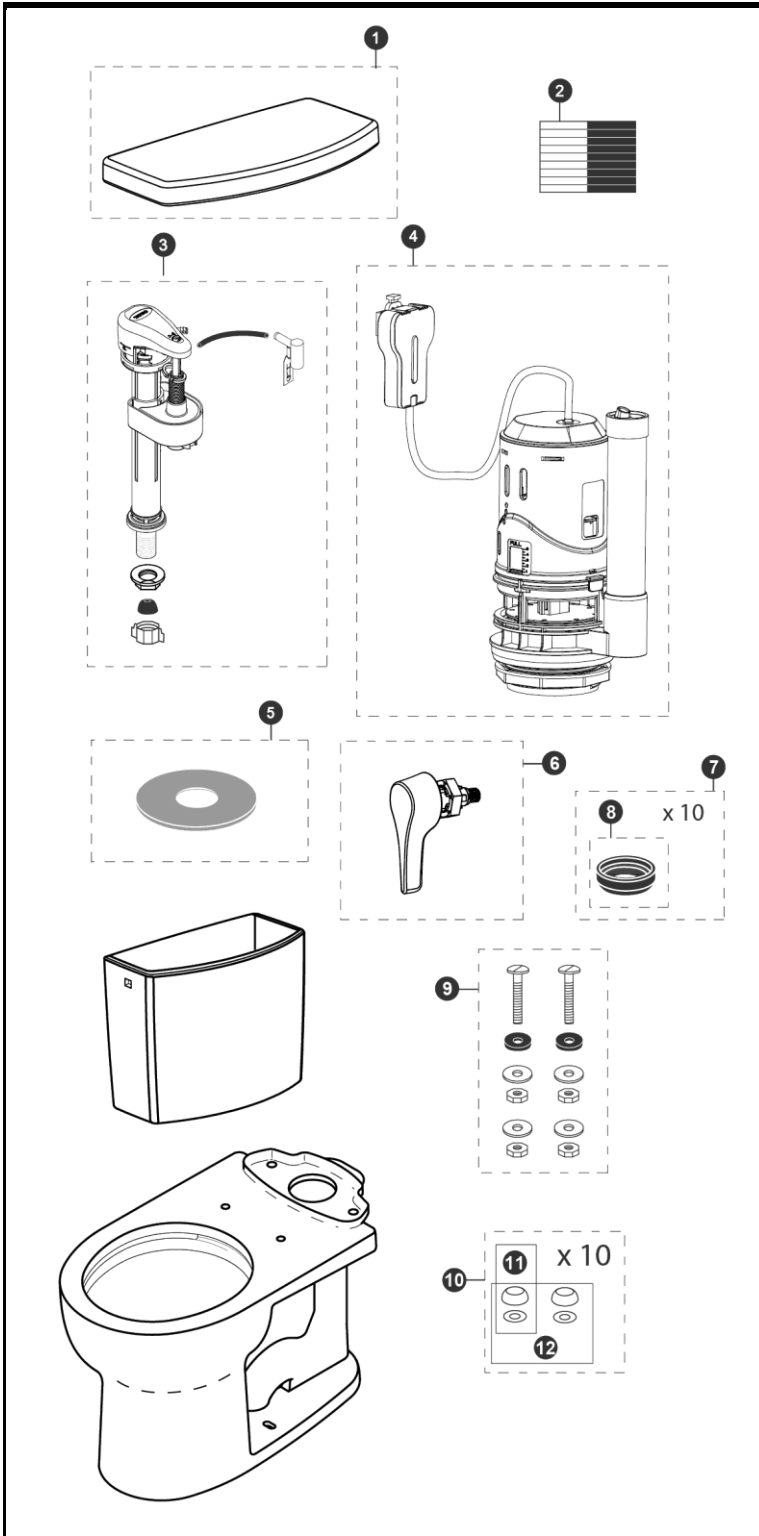

CST453CUF(R)(G)

CST453CUF
ST453U
C453CUF

CST453CUFG
ST453U
C453CUFG

CST453CUFRG
ST453UR
C453CUFG

2 Pc Drake® II 1.0 Gpf Toilet, Round Front 1G®, 12" Rough-In, (including CeFiONtect™)

Items	Part No	Description
1	TCU453CRU#01	Tank Lid w/ Velcro Tape - Cotton
	TCU453CRU#03	Tank Lid w/ Velcro Tape - Bone
	TCU453CRU#11	Tank Lid w/ Velcro Tape - Colonial White
	TCU453CRU#12	Tank Lid w/ Velcro Tape - Sedona Beige
	TCU453CRU#51	Tank Lid w/ Velcro Tape - Ebony
2	THU107	Velcro Tape
3	TSU53A	Fill Valve
4	THU396	Flush Valve Tower Assembly
	THU374	Flush Valve Tower Assembly for RH Trip Lever
5	9BU094	Seal Gasket for Flush Valve
6	THU390#CP	Trip Lever Handle
7	THU131	Tank to Bowl Gasket (10 pieces)
8	9BU024E	Tank to Bowl Gasket (1 piece)
9	TSU01D	Tank Mounting Kit
10	THU098#01	Bolt Cap Set - Cotton (10 sets)
	THU098#03	Bolt Cap Set - Bone (10 sets)
	THU098#11	Bolt Cap Set - Colonial White (10 sets)
	THU098#12	Bolt Cap Set - Sedona Beige (10 sets)
	THU098#51	Bolt Cap Set - Ebony (10 sets)
11	THU044#01	Bolt Cap Set - Cotton (1 set)
	THU044#03	Bolt Cap Set - Bone (1 set)
	THU044#11	Bolt Cap Set - Colonial White (1 set)
	THU044#12	Bolt Cap Set - Sedona Beige (1 set)
	THU044#51	Bolt Cap Set - Ebony (1 set)
12	THU044S#01	Bolt Cap Set - Cotton (2 sets)
	THU044S#03	Bolt Cap Set - Bone (2 sets)
	THU044S#11	Bolt Cap Set - Colonial White (2 sets)
	THU044S#12	Bolt Cap Set - Sedona Beige (2 sets)
	THU044S#51	Bolt Cap Set - Ebony (2 sets)

Note:

Product Number Explanations		
Two-Piece Toilet	Tank	Bowl
(CST) Gravity Type Toilet	(ST) Tank	(C) Bowl
(453) Model	(453) Model	(453) Model
(C) Tornado Flush™	(U) Ultra Low Flush	(C) Tornado Flush™
(U) Ultra Low Flow	(R) Right Hand Lever	(U) Ultra Low Flush
(F) Universal Height		(F) Universal Height
(R) Right Hand Lever		(G) CeFiONtect™
(G) CeFiONtect™		

Actual Product may vary slightly from illustration.