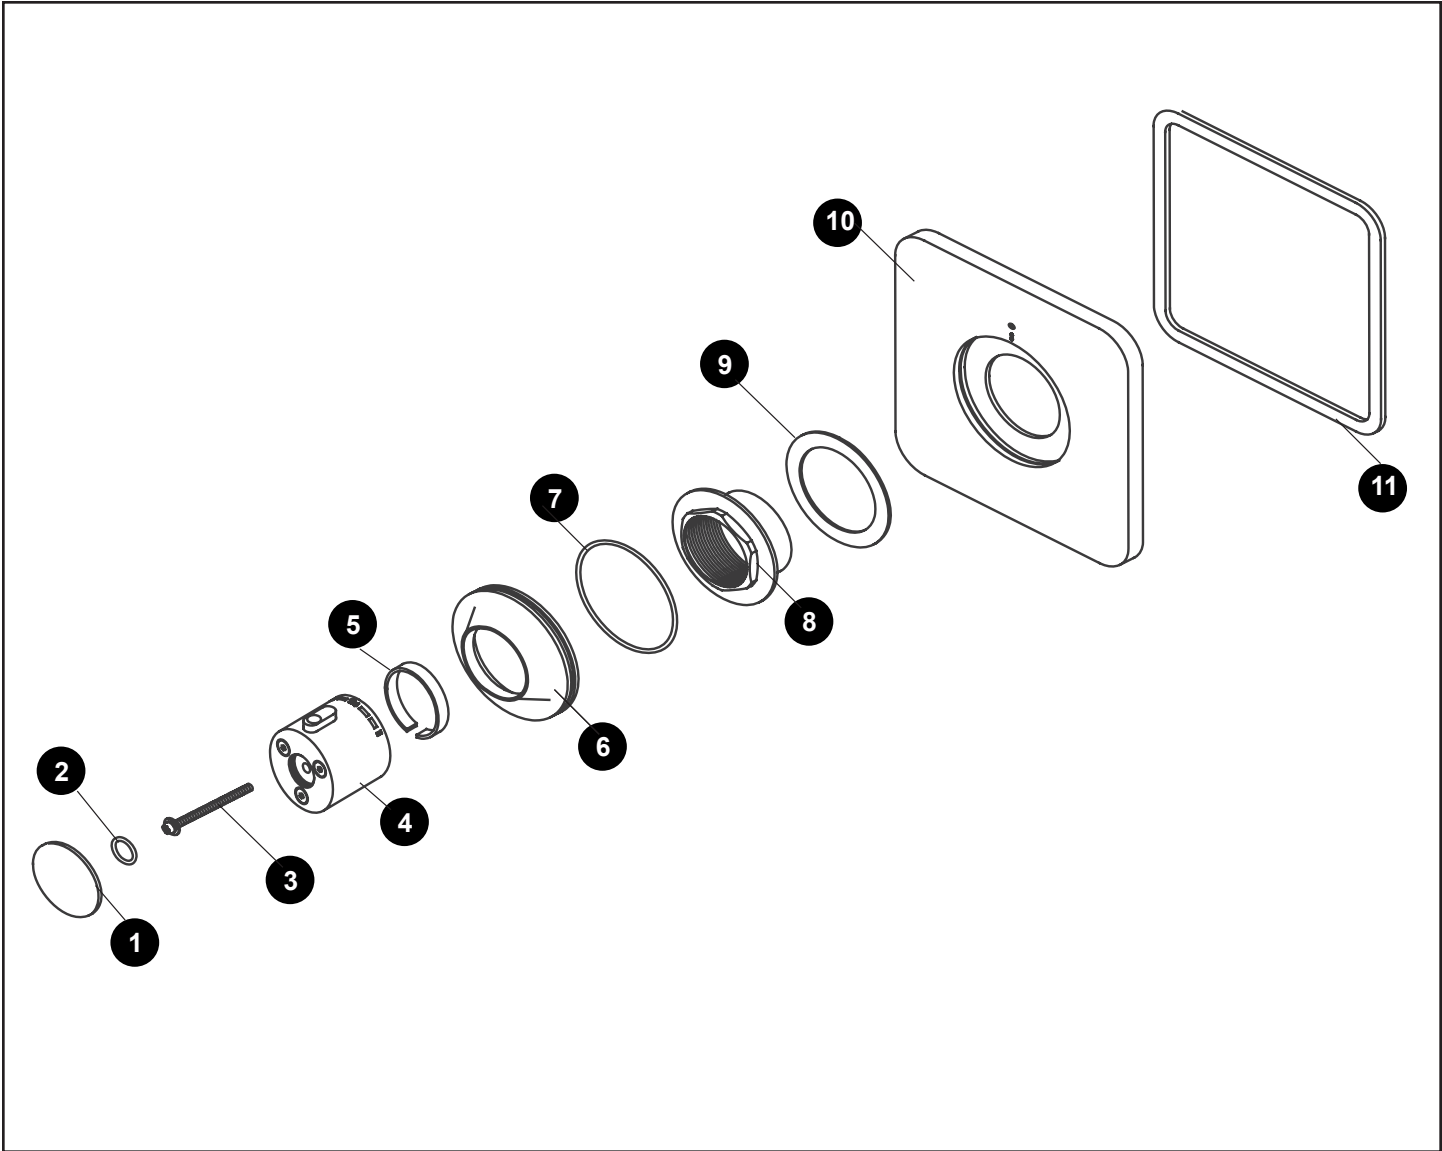

KIWAMI® RENESSE®
Thermostatic Mixing Valve Trim

LEGEND	
\$\$	= Denotes Finish
#CP	= Polished Chrome

Item	Part	Description
1	THP4744###	Handle Cap
2	THP4745	O-Ring
3	THP4746	Screw M4x55, w/SPG & Flat Washer
4	THP4747###	Handle
5	THP4748	Ring/Handle
6	THP4749###	Escutcheon
7	THP4750	O-Ring
8	THP4751###	Nut/Cover Plate
9	THP4752	Gasket/Nut
10	THP4753###	Cover plate
11	THP4754	Gasket/ Cover Plate