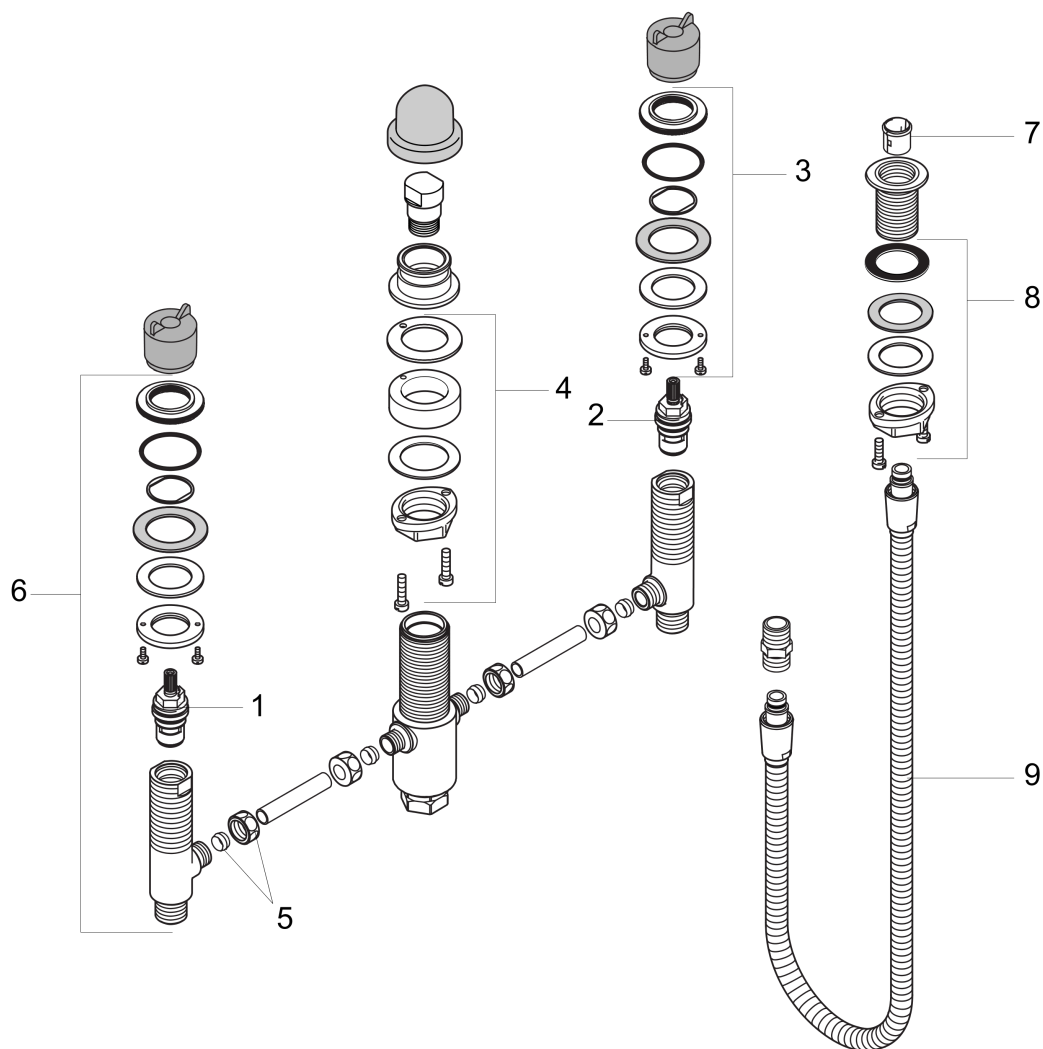

Rough, 4-Hole Roman Tub Set
 Finishes : n.a. Part no. : 06646000

Description

Features

- 1/2" NPT
- 90° ceramic valves

Item details

List Price \$ 360.00

Compliance

Product image

Scale drawing

Rough, 4-Hole Roman Tub Set
Finishes : n.a. Part no. : 06646000

Exploded drawing

Year of production: >10/03

Rough, 4-Hole Roman Tub Set
 Finishes : n.a. Part no. : **06646000**

Spare parts list

Year of production: >10/03

Pos.	Description	Part no.	Price	PU
1	shut off unit right closing	94009000	-	1
2	shut off unit left closing	94008000	-	1
3	fixing set for shut off unit	88540000	-	1
4	fixing set for 4 hole bath mixer spout	96080000	-	1
5	squeezing connection	88513000	-	1
6	valve	88503000	-	1
7	insert for shower holder	96942000	-	1
8	fixing set (Ø 32)	13961000	-	1
9	shower hose	97161000	-	1