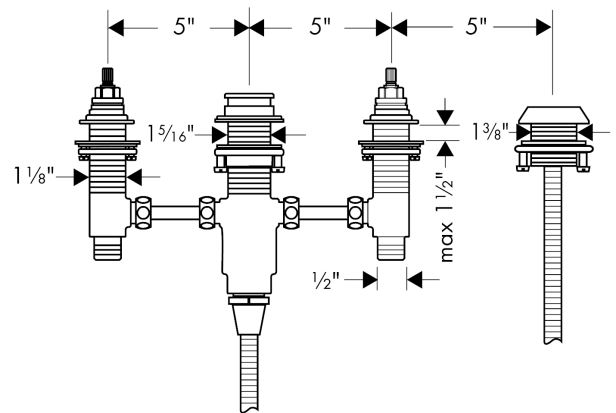

Rough, 4-Hole Roman Tub Set
 Finishes : n.a. Part no. : 06646000

Description

Features

- 1/2" NPT
- 90° ceramic valves

Item details

List Price \$ 360.00

Compliance

Product image

Scale drawing

Rough, 4-Hole Roman Tub Set
Finishes : n.a. Part no. : 06646000

Exploded drawing

Year of production: >10/03

Rough, 4-Hole Roman Tub Set
 Finishes : n.a. Part no. : **06646000**

Spare parts list

Year of production: >10/03

Pos.	Description	Part no.	Price	PU
1	shut off unit right closing	94009000	-	1
2	shut off unit left closing	94008000	-	1
3	fixing set for shut off unit	88540000	-	1
4	fixing set for 4 hole bath mixer spout	96080000	-	1
5	squeezing connection	88513000	-	1
6	valve	88503000	-	1
7	insert for shower holder	96942000	-	1
8	fixing set (Ø 32)	13961000	-	1
9	shower hose	97161000	-	1