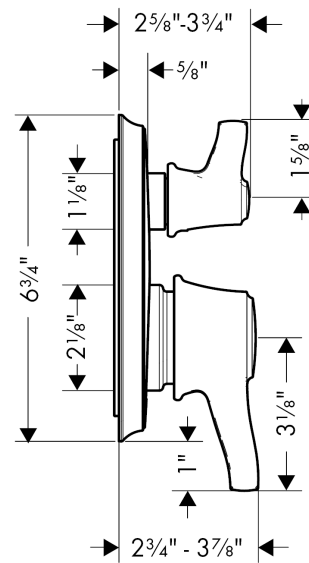

Spare parts list

Year of production: >04/12

Pos.	Description	Part no.	Price	PU
1	screw cover	95181000	-	1
2	adapter for handle	92756000	-	1
3	sleeve	88765000	-	1
4	sleeve	95253000	-	1
5	adapter for handle	88772000	-	1
6	O-ring 29x3	98371000	-	1
7	holder for escutcheon	98793000	-	1
8	set of fixing screws	96454000	-	1
9	cartridge, assy	88727000	-	1
10	shut off unit with selector	98283000	-	1
11	set of screws	96525000	-	1
12	O-ring 16x2	98133000	-	1
13	extension 22 mm (Ø 170 mm)	13596000	-	1
14	extension 25 mm	13595000	-	1
a	base body	01850181	-	1

Metris C

C Pressure Balance Trim with Diverter

Finishes : **brushed nickel** Part no. : **04449820**

Description

Features

- Flow: 4.5 GPM
- Temperature and on/off control for 2 outlets

Required accessories

- iBox Universal Plus Rough with Service Stops, 3/4" (#01850USA)

Optional accessories

- Shallow Extension Set, Thermostatic/Pressure Balance Trim, 7/8" (#13596XXX)

Item details

List Price

\$ 430.00

Compliance

Product image

Scale drawing

Metris C

C Pressure Balance Trim with Diverter

Finishes : brushed nickel Part no. : 04449820

Exploded drawing

Year of production: >04/12

Metris C

C Pressure Balance Trim with Diverter

Finishes : **brushed nickel** Part no. : **04449820**