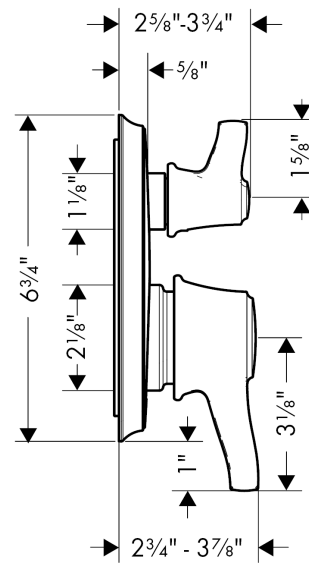

Metris C

C Pressure Balance Trim with Diverter

Finishes : **polished nickel** Part no. : **04449830**

Description

Features

- Flow: 4.5 GPM
- Temperature and on/off control for 2 outlets

Required accessories

- iBox Universal Plus Rough with Service Stops, 3/4" (#01850USA)

Optional accessories

- Shallow Extension Set, Thermostatic/Pressure Balance Trim, 7/8" (#13596XXX)

Item details

List Price

\$ 340.00

Compliance

Product image

Scale drawing

Metris C

C Pressure Balance Trim with Diverter

Finishes : polished nickel Part no. : 04449830

Exploded drawing

Year of production: >01/13

Metris C

C Pressure Balance Trim with Diverter

Finishes : **polished nickel** Part no. : **04449830**

Spare parts list

Year of production: >01/13

Pos.	Description	Part no.	Price	PU
1	screw cover	95181000	-	1
2	aerator M24x1 (25 l/min)	13956000	-	1
3	sleeve	88765830	-	1
4	adapter for handle	88772000	-	1
5	sleeve	95253830	-	1
6	O-ring 29x3	98371000	-	1
7	holder for escutcheon	98793000	-	1
8	set of fixing screws	96454000	-	1
9	cartridge, assy	88727000	-	1
10	shut off unit with selector	98283000	-	1
11	set of screws	96525000	-	1
12	O-ring 16x2	98133000	-	1
13	extension 25 mm	13595000	-	1
14	extension 22 mm (Ø 170 mm)	13596830	-	1
a	base body	01850181	-	1