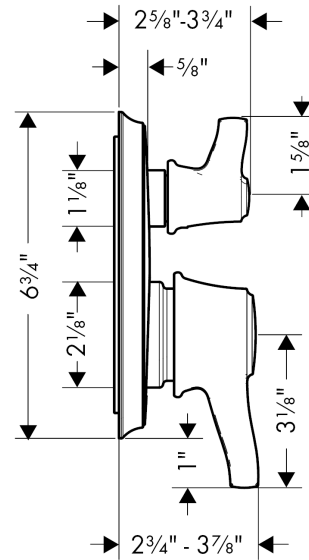

Metris C

C Pressure Balance Trim with Diverter

Finishes : **chrome** Part no. : **04449000**

Description

Features

- Flow: 4.5 GPM
- Temperature and on/off control for 2 outlets

Required accessories

- iBox Universal Plus Rough with Service Stops, 3/4" (#01850USA)

Optional accessories

- Shallow Extension Set, Thermostatic/Pressure Balance Trim, 7/8" (#13596XXX)

Item details

List Price

\$ 290.00

Compliance

Product image

Scale drawing

Spare parts list

Year of production: >04/12

Pos.	Description	Part no.	Price	PU
1	screw cover	95181000	-	1
2	adapter for handle	92756000	-	1
3	sleeve	88765000	-	1
4	sleeve	95253000	-	1
5	adapter for handle	88772000	-	1
6	O-ring 29x3	98371000	-	1
7	holder for escutcheon	98793000	-	1
8	set of fixing screws	96454000	-	1
9	cartridge, assy	88727000	-	1
10	shut off unit with selector	98283000	-	1
11	set of screws	96525000	-	1
12	O-ring 16x2	98133000	-	1
13	extension 22 mm (Ø 170 mm)	13596000	-	1
14	extension 25 mm	13595000	-	1
a	base body	01850181	-	1