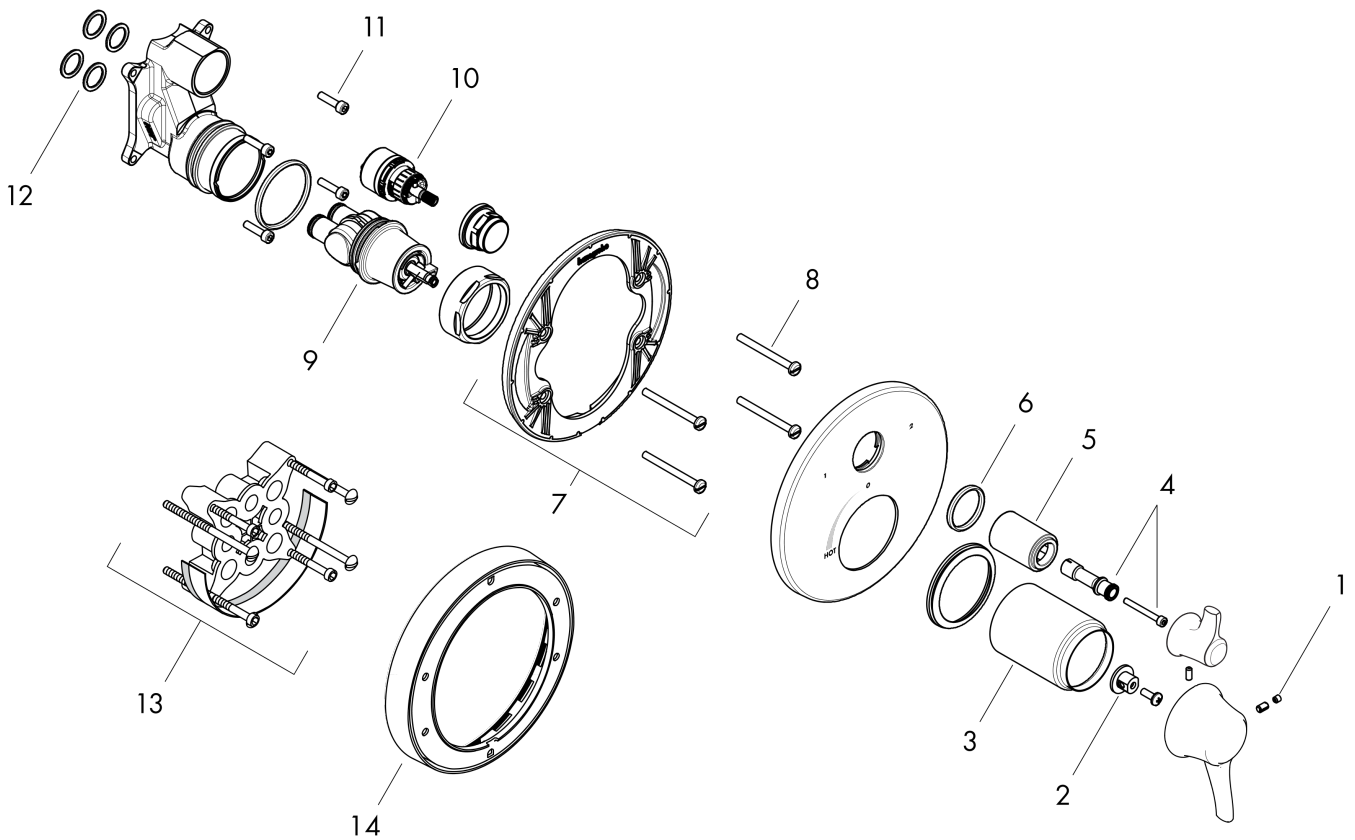

Metris C

C Pressure Balance Trim with Diverter

Finishes : **chrome** Part no. : **04449000**

Description

Features

- Flow: 4.5 GPM
- Temperature and on/off control for 2 outlets

Required accessories

- iBox Universal Plus Rough with Service Stops, 3/4" (#01850USA)

Metris C

C Pressure Balance Trim with Diverter

Finishes : chrome Part no. : 04449000

Exploded drawing

Year of production: >04/12

Metris C
C Pressure Balance Trim with Diverter

 Finishes : **chrome** Part no. : **04449000**

Spare parts list

Year of production: >04/12

Pos.	Description	Part no.	Price	PU
1	screw cover	95181000	-	1
2	adapter for handle	92756000	-	1
3	sleeve	88765000	-	1
4	sleeve	95253000	-	1
5	adapter for handle	88772000	-	1
6	O-ring 29x3	98371000	-	1
7	holder for escutcheon	98793000	-	1
8	set of fixing screws	96454000	-	1
9	cartridge, assy	88727000	-	1
10	shut off unit with selector	98283000	-	1
11	set of screws	96525000	-	1
12	O-ring 16x2	98133000	-	1
13	extension 22 mm (Ø 170 mm)	13596000	-	1
14	extension 25 mm	13595000	-	1
a	base body	01850181	-	1

Metris C

C Pressure Balance Trim with Diverter

Finishes : **brushed nickel** Part no. : **04449820**

Description

Features

- Flow: 4.5 GPM
- Temperature and on/off control for 2 outlets

Required accessories

- iBox Universal Plus Rough with Service Stops, 3/4" (#01850USA)