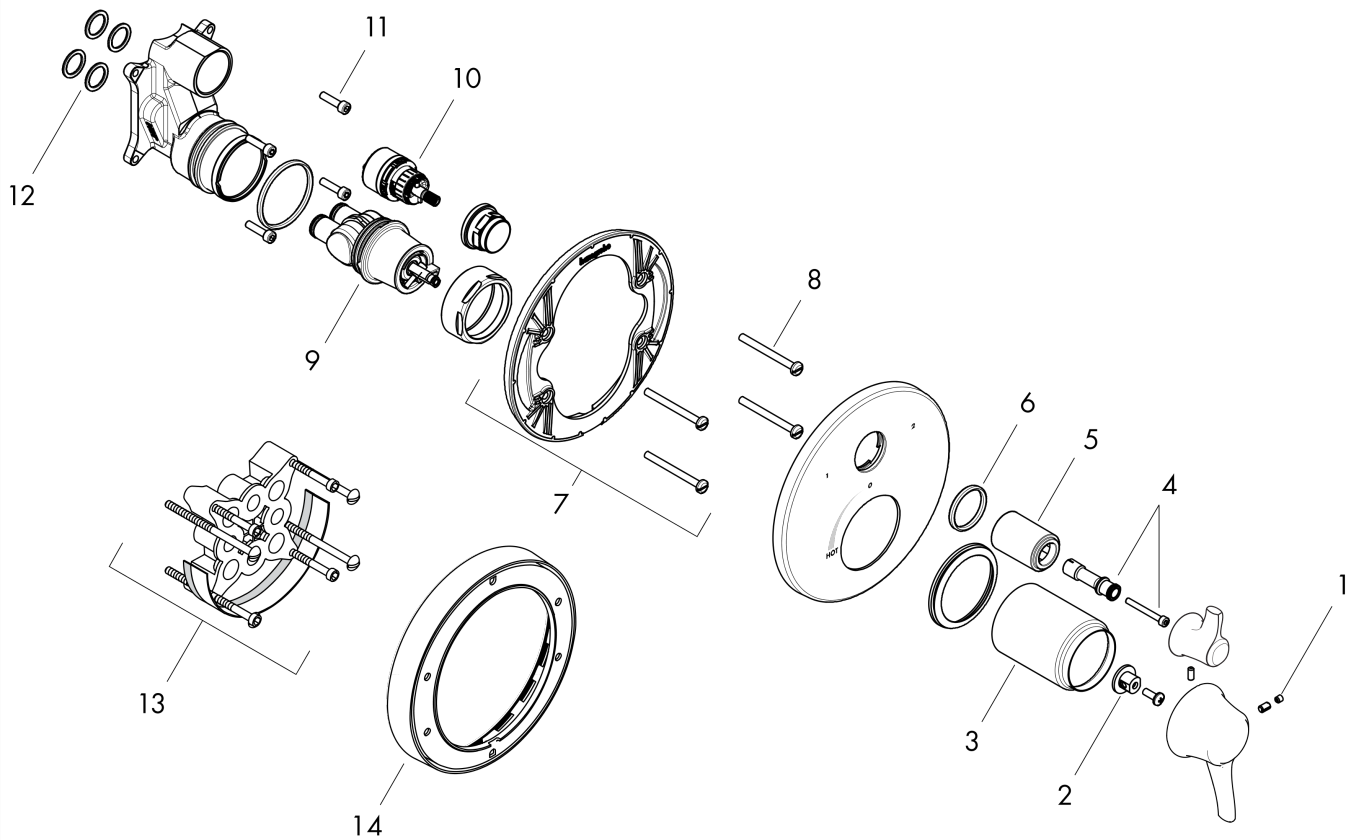

Metris C

C Pressure Balance Trim with Diverter

Finishes : **polished nickel** Part no. : **04449830**

Description

Features

- Flow: 4.5 GPM
- Temperature and on/off control for 2 outlets

Required accessories

Product image

Scale drawing

Metris C

C Pressure Balance Trim with Diverter

Finishes : polished nickel Part no. : 04449830

Exploded drawing

Year of production: >01/13

Metris C

C Pressure Balance Trim with Diverter

Finishes : **polished nickel** Part no. : **04449830**

Spare parts list

Year of production: >01/13

Pos.	Description	Part no.	Price	PU
1	screw cover	95181000	-	1
2	aerator M24x1 (25 l/min)	13956000	-	1
3	sleeve	88765830	-	1
4	adapter for handle	88772000	-	1
5	sleeve	95253830	-	1
6	O-ring 29x3	98371000	-	1
7	holder for escutcheon	98793000	-	1
8	set of fixing screws	96454000	-	1
9	cartridge, assy	88727000	-	1
10	shut off unit with selector	98283000	-	1
11	set of screws	96525000	-	1
12	O-ring 16x2	98133000	-	1
13	extension 25 mm	13595000	-	1
14	extension 22 mm (Ø 170 mm)	13596830	-	1
a	base body	01850181	-	1

Metris C

C Pressure Balance Trim with Diverter

Finishes : **rubbed bronze** Part no. : **04449920**

Description

Features

- Flow: 4.5 GPM
- Temperature and on/off control for 2 outlets

Required accessories

- iBox Universal Plus Rough with Service Stops, 3/4" (#01850USA)