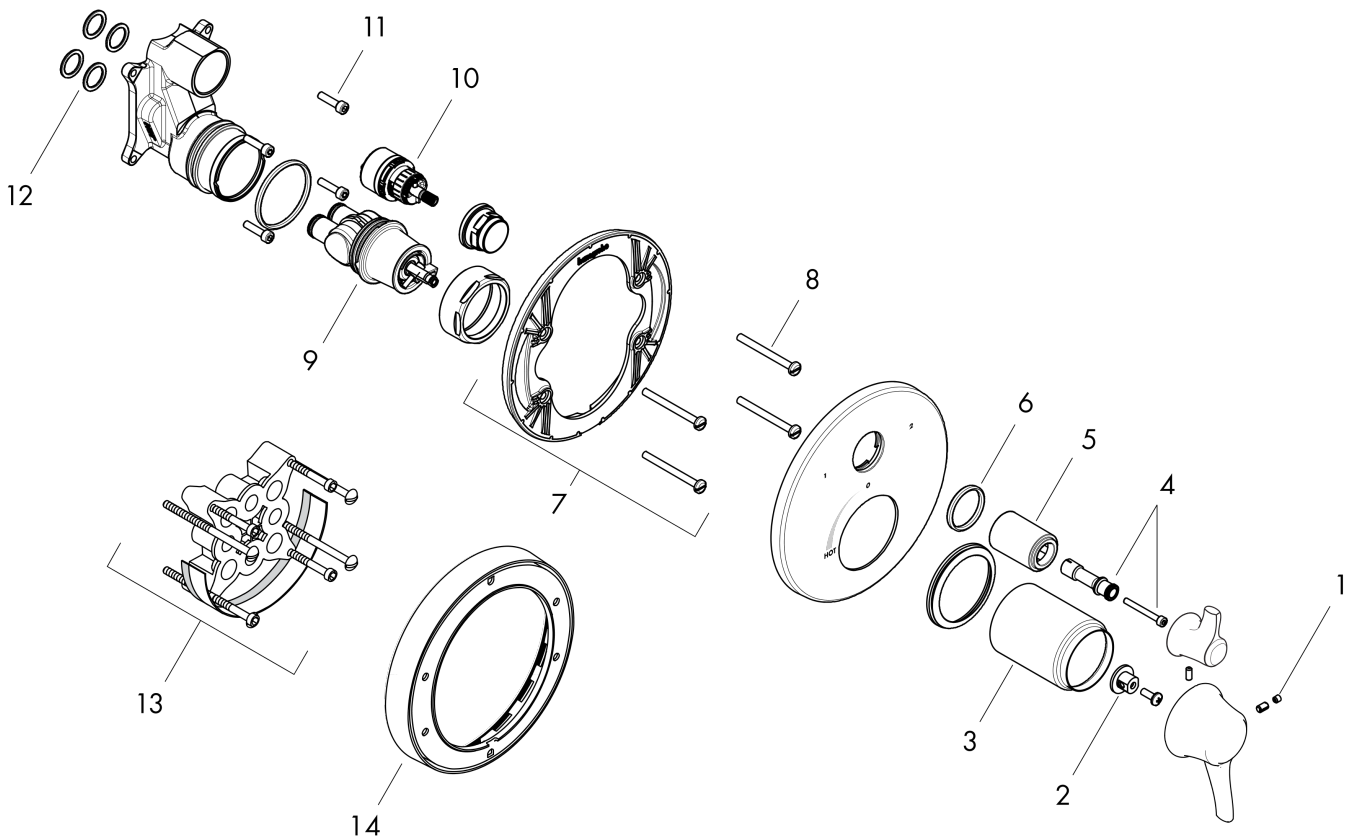

C Pressure Balance Trim with Diverter

Finishes : **polished nickel** Part no. : **04449830**

Spare parts list

Year of production: >01/13

Pos.	Description	Part no.	Price	PU
1	screw cover	95181000	-	1
2	aerator M24x1 (25 l/min)	13956000	-	1
3	sleeve	88765830	-	1
4	adapter for handle	88772000	-	1
5	sleeve	95253830	-	1
6	O-ring 29x3	98371000	-	1
7	holder for escutcheon	98793000	-	1
8	set of fixing screws	96454000	-	1
9	cartridge, assy	88727000	-	1
10	shut off unit with selector	98283000	-	1
11	set of screws	96525000	-	1
12	O-ring 16x2	98133000	-	1
13	extension 25 mm	13595000	-	1
14	extension 22 mm (Ø 170 mm)	13596830	-	1
a	base body	01850181	-	1

Optional accessories

- Shallow Extension Set, Thermostatic/Pressure Balance Trim, 7/8" (#13596XXX)

Item details

List Price

\$ 430.00

Compliance

Product image

Scale drawing

Metris C

C Pressure Balance Trim with Diverter

Finishes : **rubbed bronze** Part no. : **04449920**

Exploded drawing

Year of production: >01/13

Metris C

C Pressure Balance Trim with Diverter

Finishes : **rubbed bronze** Part no. : **04449920**

Spare parts list

Year of production: >01/13

Pos.	Description	Part no.	Price	PU
1	screw cover	95181000	-	1
2	adapter for handle	92756000	-	1
3	sleeve	88765000	-	1
4	adapter for handle	88772000	-	1
5	sleeve	95253920	-	1
6	O-ring 29x3	98371000	-	1
7	O-ring 16x2	98133000	-	1
8	set of screws	96525000	-	1
9	shut off unit with selector	98283000	-	1
10	cartridge, assy	88727000	-	1
11	holder for escutcheon	98793000	-	1
12	set of fixing screws	96454000	-	1
13	extension 25 mm	13595000	-	1
14	extension 22 mm (Ø 170 mm)	13596920	-	1
a	base body	01850181	-	1