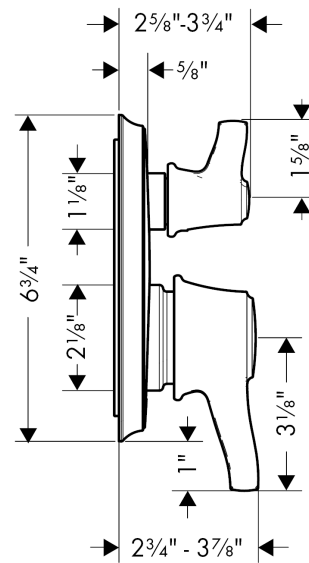

Product image

Scale drawing

Metris C

C Pressure Balance Trim with Diverter

Finishes : polished nickel Part no. : 04449830

Exploded drawing

Year of production: >01/13

Metris C

C Pressure Balance Trim with Diverter

Finishes : **polished nickel** Part no. : **04449830**

Spare parts list

Year of production: >01/13

Pos.	Description	Part no.	Price	PU
1	screw cover	95181000	-	1
2	aerator M24x1 (25 l/min)	13956000	-	1
3	sleeve	88765830	-	1
4	adapter for handle	88772000	-	1
5	sleeve	95253830	-	1
6	O-ring 29x3	98371000	-	1
7	holder for escutcheon	98793000	-	1
8	set of fixing screws	96454000	-	1
9	cartridge, assy	88727000	-	1
10	shut off unit with selector	98283000	-	1
11	set of screws	96525000	-	1
12	O-ring 16x2	98133000	-	1
13	extension 25 mm	13595000	-	1
14	extension 22 mm (Ø 170 mm)	13596830	-	1
a	base body	01850181	-	1

Optional accessories

- Shallow Extension Set, Thermostatic/Pressure Balance Trim, 7/8" (#13596XXX)

Item details

List Price

\$ 430.00

Compliance

Product image

Scale drawing

Spare parts list

Year of production: >01/13

Pos.	Description	Part no.	Price	PU
1	screw cover	95181000	-	1
2	adapter for handle	92756000	-	1
3	sleeve	88765000	-	1
4	adapter for handle	88772000	-	1
5	sleeve	95253920	-	1
6	O-ring 29x3	98371000	-	1
7	O-ring 16x2	98133000	-	1
8	set of screws	96525000	-	1
9	shut off unit with selector	98283000	-	1
10	cartridge, assy	88727000	-	1
11	holder for escutcheon	98793000	-	1
12	set of fixing screws	96454000	-	1
13	extension 25 mm	13595000	-	1
14	extension 22 mm (Ø 170 mm)	13596920	-	1
a	base body	01850181	-	1