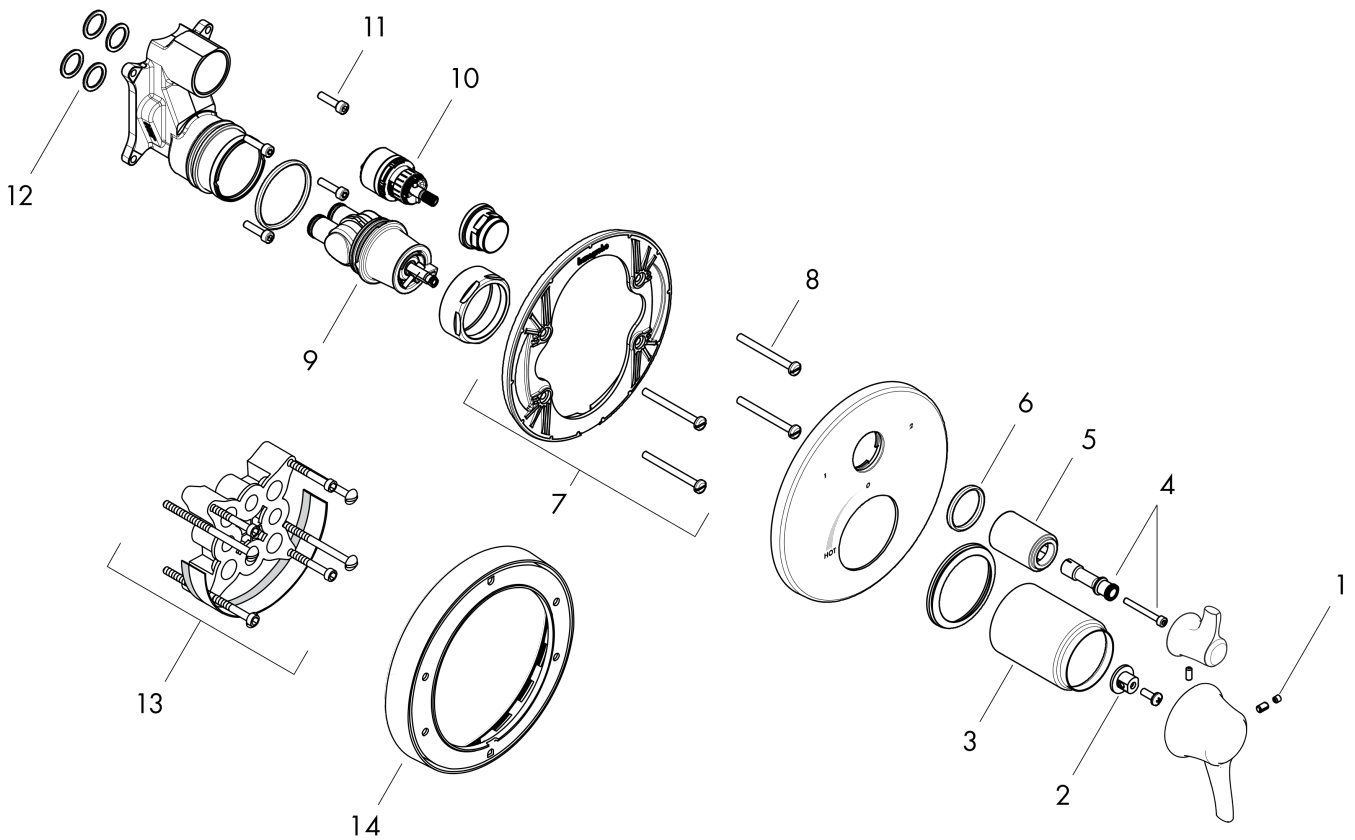

Metris C

C Pressure Balance Trim with Diverter

Finishes : brushed nickel Part no. : 04449820

Exploded drawing

Year of production: >04/12

Metris C

C Pressure Balance Trim with Diverter

Finishes : **brushed nickel** Part no. : **04449820**

Spare parts list

Year of production: >04/12

Pos.	Description	Part no.	Price	PU
1	screw cover	95181000	-	1
2	set of fixing screws	97747000	-	1
3	sleeve	88765820	-	1
4	adapter for handle	88772000	-	1
5	sleeve	95253820	-	1
6	O-ring 29x3	98371000	-	1
7	holder for escutcheon	98793000	-	1
8	set of fixing screws	96454000	-	1
9	cartridge, assy	88727000	-	1
10	shut off unit with selector	98283000	-	1
11	set of screws	96525000	-	1
12	O-ring 16x2	98133000	-	1
13	extension 25 mm	13595000	-	1
14	extension 22 mm (Ø 170 mm)	13596820	-	1
a	base body	01850181	-	1

Metris C

C Pressure Balance Trim with Diverter

Finishes : **polished nickel** Part no. : **04449830**

Description

Features

- Flow: 4.5 GPM
- Temperature and on/off control for 2 outlets

Required accessories

C Pressure Balance Trim with Diverter

Finishes : **polished nickel** Part no. : **04449830**

Spare parts list

Year of production: >01/13

Pos.	Description	Part no.	Price	PU
1	screw cover	95181000	-	1
2	aerator M24x1 (25 l/min)	13956000	-	1
3	sleeve	88765830	-	1
4	adapter for handle	88772000	-	1
5	sleeve	95253830	-	1
6	O-ring 29x3	98371000	-	1
7	holder for escutcheon	98793000	-	1
8	set of fixing screws	96454000	-	1
9	cartridge, assy	88727000	-	1
10	shut off unit with selector	98283000	-	1
11	set of screws	96525000	-	1
12	O-ring 16x2	98133000	-	1
13	extension 25 mm	13595000	-	1
14	extension 22 mm (Ø 170 mm)	13596830	-	1
a	base body	01850181	-	1