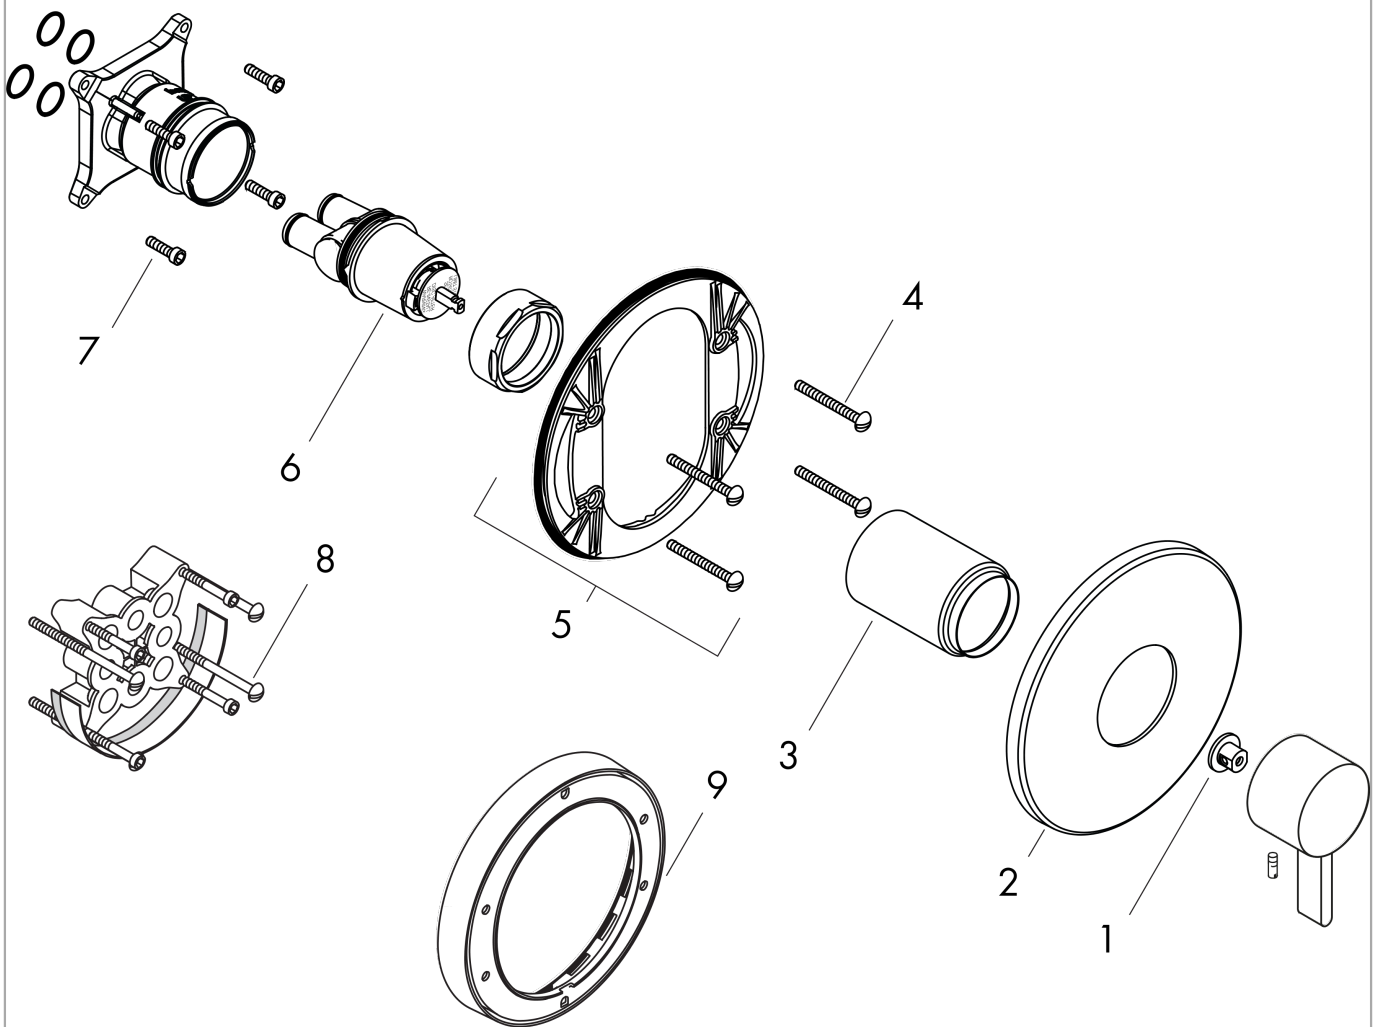

#### Product image

#### Scale drawing

Ecostat

S Pressure Balance Trim

Finishes : brushed nickel

Part no. : 04233820

## Exploded drawing

Year of production: >05/10

**Ecostat**

**S Pressure Balance Trim**

Finishes : **brushed nickel**

Part no. : **04233820**

**Spare parts list**

Year of production: >05/10