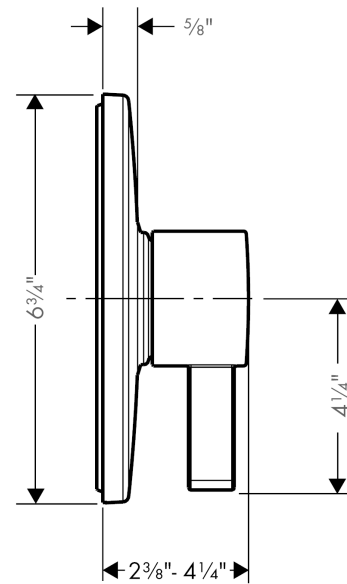

Scale drawing