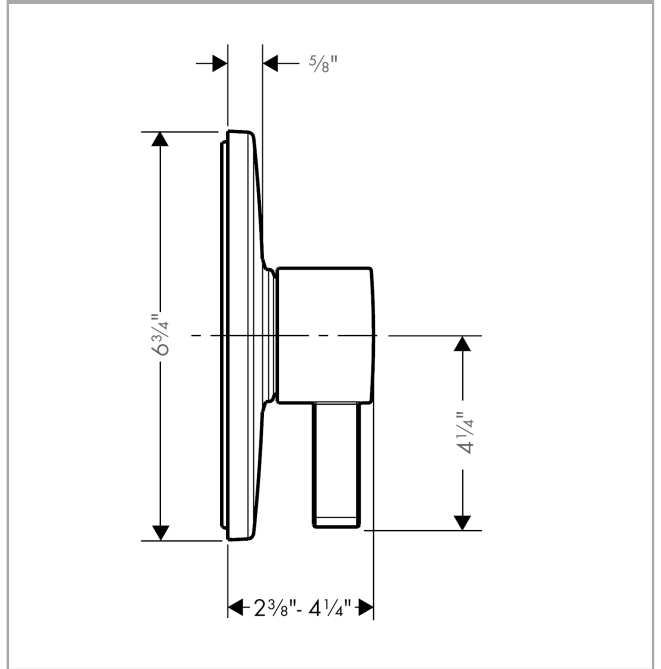

Scale drawing