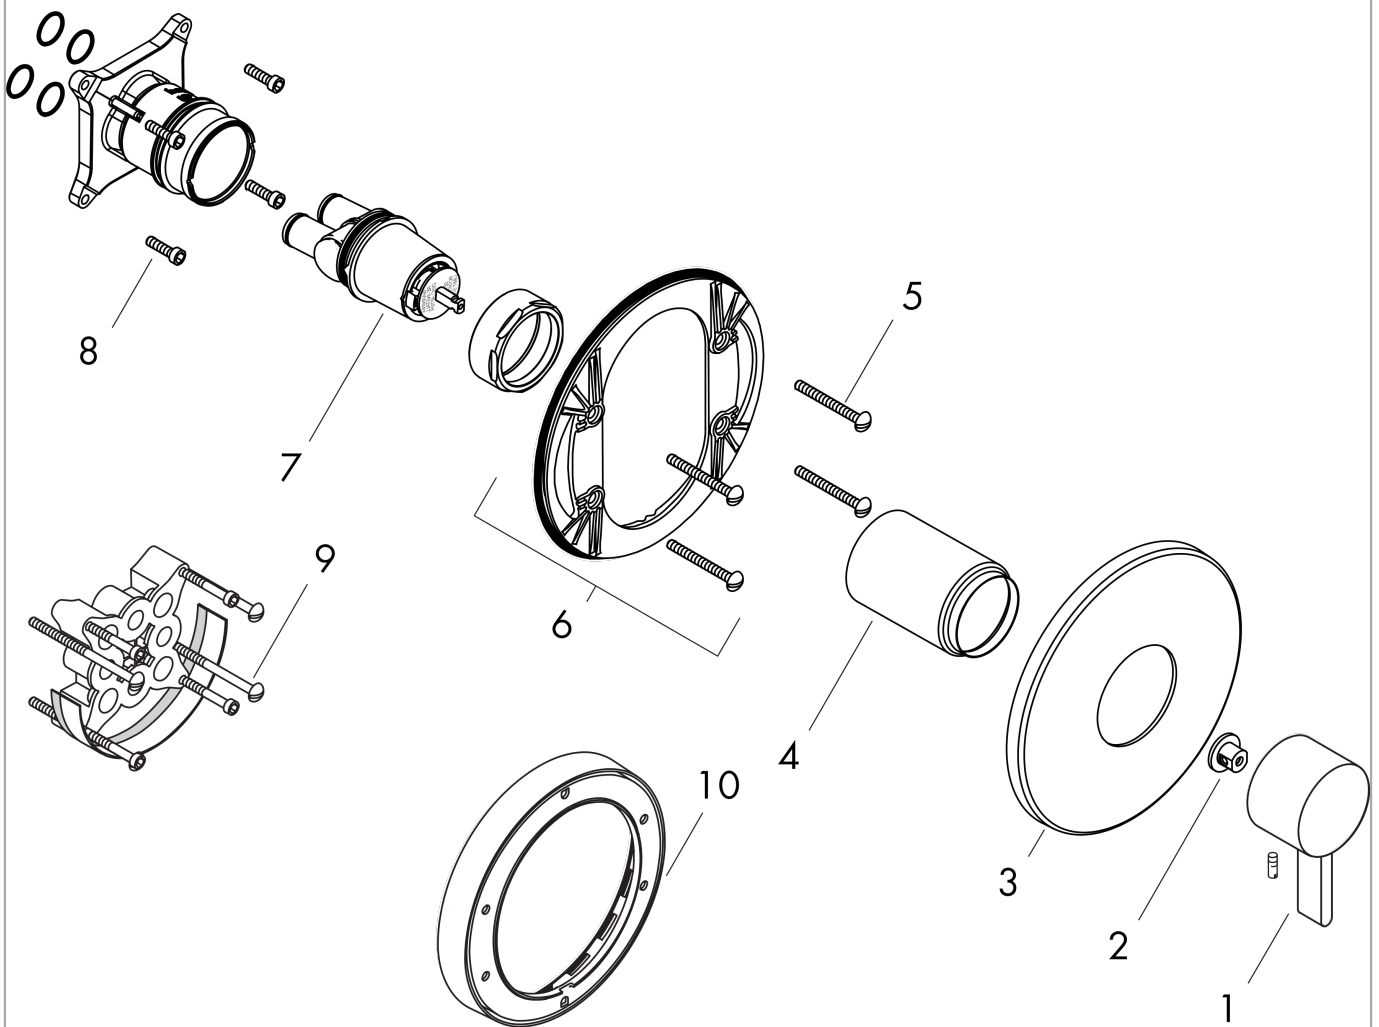

## Exploded drawing

Year of production: >05/10

**Ecostat**

**S Pressure Balance Trim**

Finishes : **chrome** Part no. : **04233000**

**Spare parts list**

Year of production: >05/10

Pos.	Description	Part no.	Price	PU
1	handle	88763000	-	1
2	adapter for handle	92756000	-	1
3	escutcheon	88760000	-	1
4	sleeve	88765000	-	1
5	sub plate	96447000	-	1
6	set of fixing screws	96454000	-	1
7	cartridge, assy	88727000	-	1
8	set of screws	96525000	-	1
9	extension 25 mm	13595000	-	1
10	extension 22 mm (Ø 170 mm)	13596000	-	1