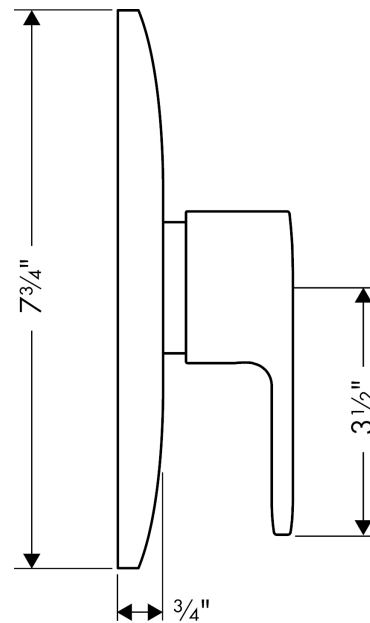

##### Features

- Flow: 4.5 GPM
- Integrated bypass for use with diverter tub spouts
- Temperature and on/off control for 1 outlet

#### Scale drawing

### Exploded drawing

Year of production: >10/08

**Focus E**

**Commercial E Pressure Balance Trim**

Finishes : **chrome**    Part no. : **04201000**

**Spare parts list**

Year of production: >10/08

Pos.	Description	Part no.	Price	PU
1	cartridge, assy	88727000	-	1
a	base body	04120181	-	1
b	base body	04121181	-	1