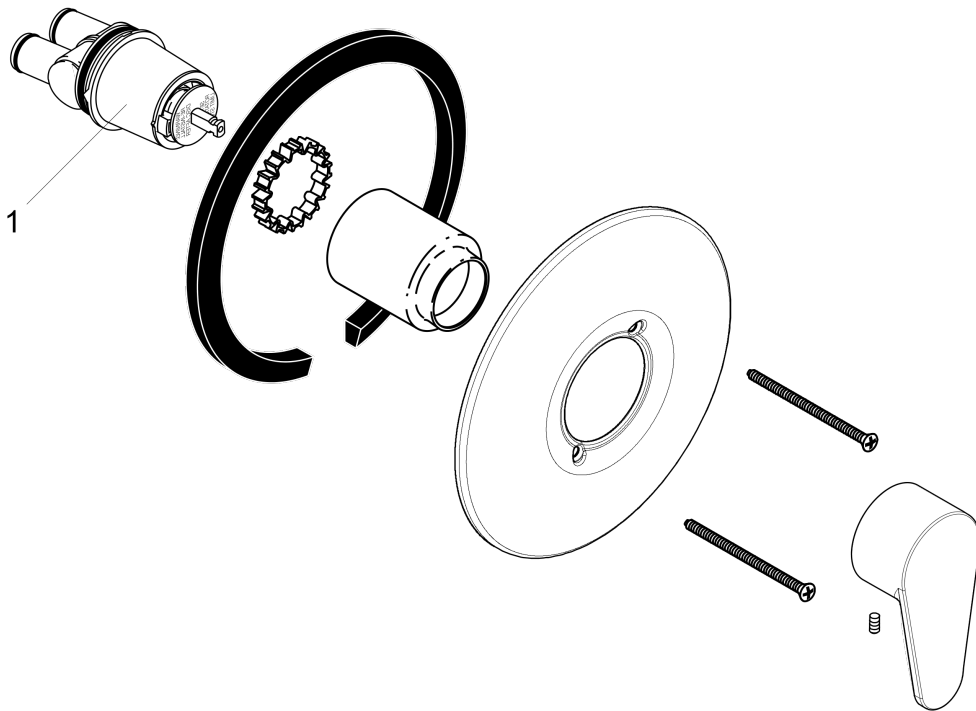

#### Scale drawing

## Focus E

Commercial E Pressure Balance Trim

Finishes : **chrome** Part no. : **04201000**

### Exploded drawing

Year of production: >10/08

**Focus E**

**Commercial E Pressure Balance Trim**

Finishes : **chrome**    Part no. : **04201000**

**Spare parts list**

Year of production: >10/08

Pos.	Description	Part no.	Price	PU
1	cartridge, assy	88727000	-	1
a	base body	04120181	-	1
b	base body	04121181	-	1