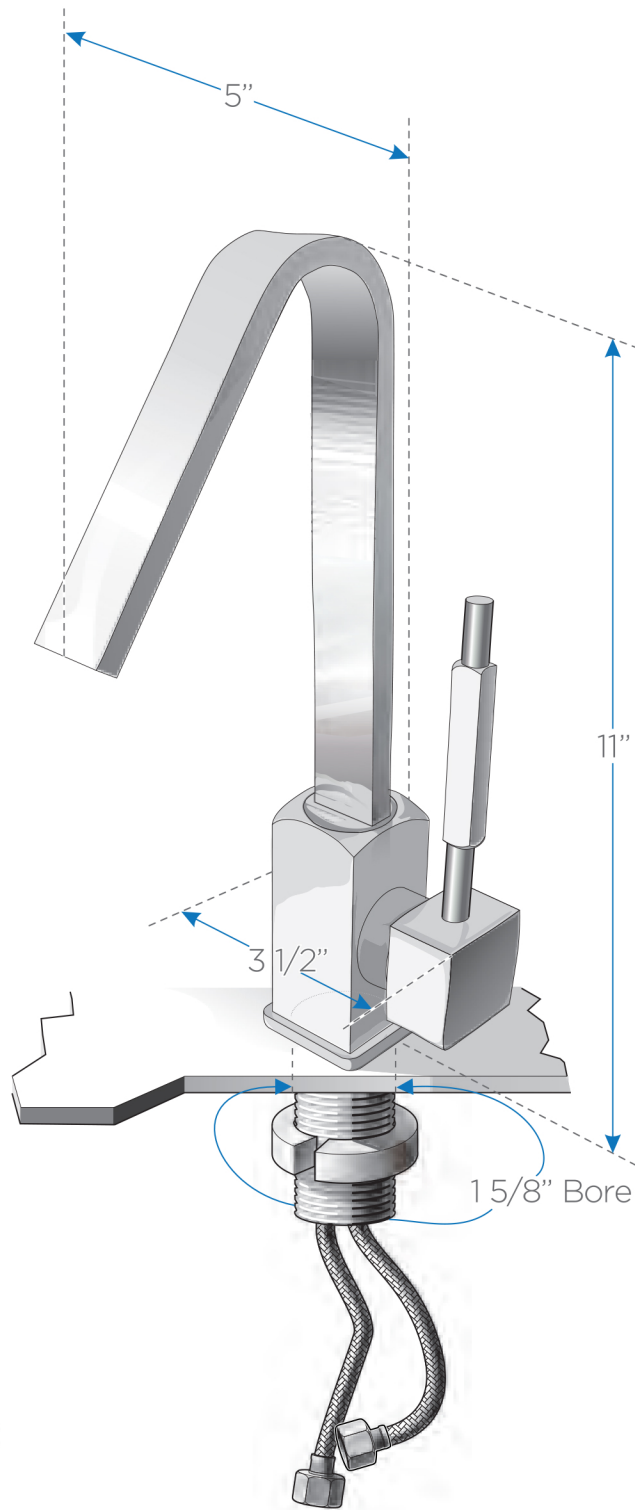

LIRIS

FFT1032CH

Vessel Mount Bathroom Vanity Faucet

FEATURES:

- Chrome Finish
- Ceramic Disc Valve
- 1/2" - 14 NPS Connection
- Single Hole / Vessel Faucet Mount
- Solid Brass Body

BOX DIMENSIONS: L16 1/2" W7" H2 1/2" G.W.41/2LB