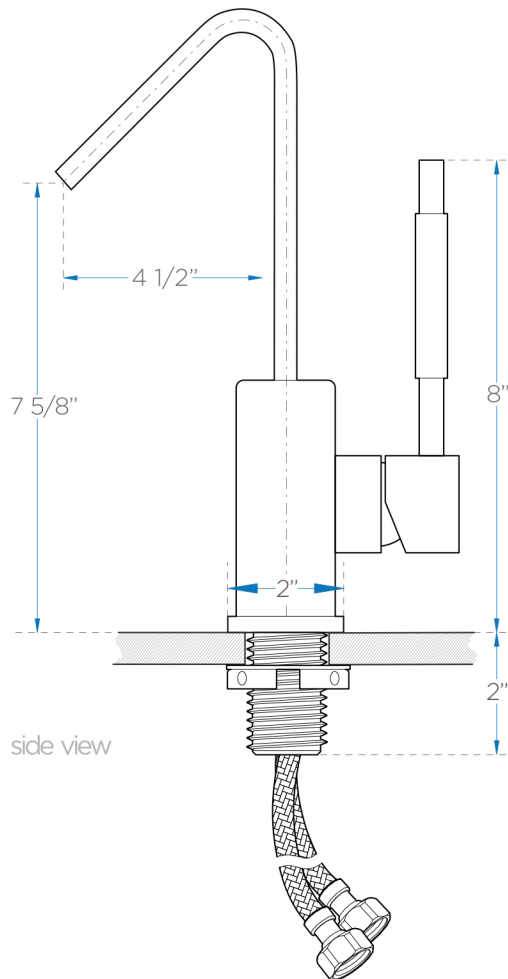

LIRIS

FFT1032CH

Vessel Mount Bathroom Vanity Faucet

FEATURES:

- Chrome Finish
- Ceramic Disc Valve
- 1/2" - 14 NPS Connection
- Single Hole / Vessel Faucet Mount
- Solid Brass Body

BOX DIMENSIONS: L16 1/2" W7" H2 1/2" G.W.41/2LB