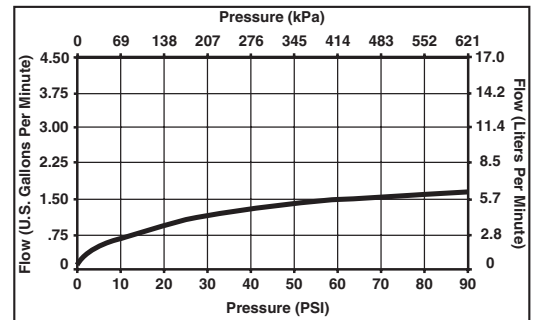

STANDARD SPECIFICATIONS:

- Single handle, 2-function pull-down kitchen faucets for exposed mounting on single, two and three hole sinks.
- Smart Touch® on/off functionality.
- On-off indicator light also signals when batteries run low.
- 15 1/2" [393 mm] high, 9 1/2" [241 mm] long, spout swings 360°.
- Lever handle. Full motion valve cartridge.
- Magnetic docking system secures sprayer to spout.
- Touch-Clean® sprayhead.
- Pull-down wand operates in an aerated or spray mode via an ergonomic toggle diverter.
- Thin deck mounting aid to help secure product if used on thin sinks.
- Dual integral check valves in sprayer assembly.
- Integrated removable debris screen in sprayer assembly.
- Disposable hose lead to aid installation.
- Spacer for mounting nut to reduce number of turns required for installation.
- Mounting wrench to assist in tightening mounting nut securely.
- Hose travels inside mounting shank so it will not interfere with deck edges.

WARRANTY

- Lifetime Faucet and Finish Limited Warranty to the original consumer purchaser to be free from defects in material and workmanship.
- 5 Year Limited Warranty for usage in all industrial, commercial and business applications.
- 5 Year Limited Warranty on electronics.

COMPLIES WITH:

- ASME A112.18.1 / CSA B125.1
- ASME A112.18.6
- Indicates compliance to ICC/ANSI A117.1
- Verified compliant with .25% weighted average Pb content regulations.

Submitted Model No.: _____

Specific Features: _____