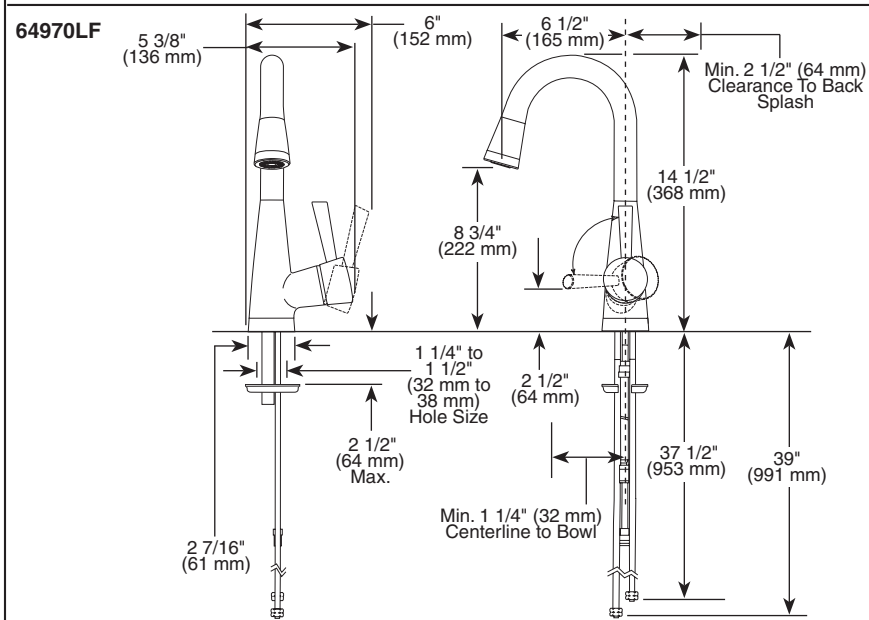

▲ Designate proper finish suffix

Delta reserves the right (1) to make changes in specifications and materials, and (2) to change or discontinue models, both without notice or obligation. Dimensions are for reference only. See current full-line price book or www.brizo.com for finish options and product availability.

BSP-K-64070LF Rev. G

Delta Faucet Company
Indianapolis, Indiana 46280
A Division of Masco Corporation of Indiana
© 2011 Masco Corporation of Indiana