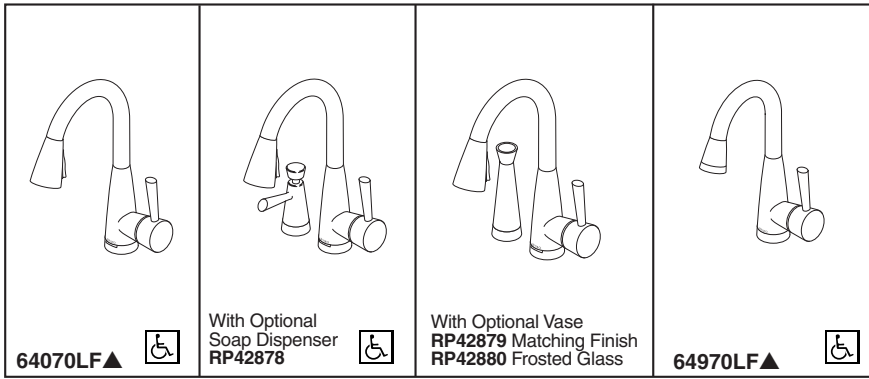

STANDARD SPECIFICATIONS:

- Single handle, 2-function pull-down kitchen faucets for exposed mounting on single, two and three hole sinks.
- Smart Touch® on/off functionality.
- On-off indicator light also signals when batteries run low.
- 15 1/2" [393 mm] high, 9 1/2" [241 mm] long, spout swings 360°.
- Lever handle. Full motion valve cartridge.
- Magnetic docking system secures sprayer to spout.
- Touch-Clean® sprayhead.
- Pull-down wand operates in an aerated or spray mode via an ergonomic toggle diverter.
- Thin deck mounting aid to help secure product if used on thin sinks.
- Dual integral check valves in sprayer assembly.
- Integrated removable debris screen in sprayer assembly.
- Disposable hose lead to aid installation.
- Spacer for mounting nut to reduce number of turns required for installation.
- Mounting wrench to assist in tightening mounting nut securely.
- Hose travels inside mounting shank so it will not interfere with deck edges.

WARRANTY

- Lifetime Faucet and Finish Limited Warranty to the original consumer purchaser to be free from defects in material and workmanship.
- 5 Year Limited Warranty for usage in all industrial, commercial and business applications.
- 5 Year Limited Warranty on electronics.

COMPLIES WITH:

- ASME A112.18.1 / CSA B125.1
- ASME A112.18.6
- Indicates compliance to ICC/ANSI A117.1
- Verified compliant with .25% weighted average Pb content regulations.

Submitted Model No.: _____

Specific Features: _____