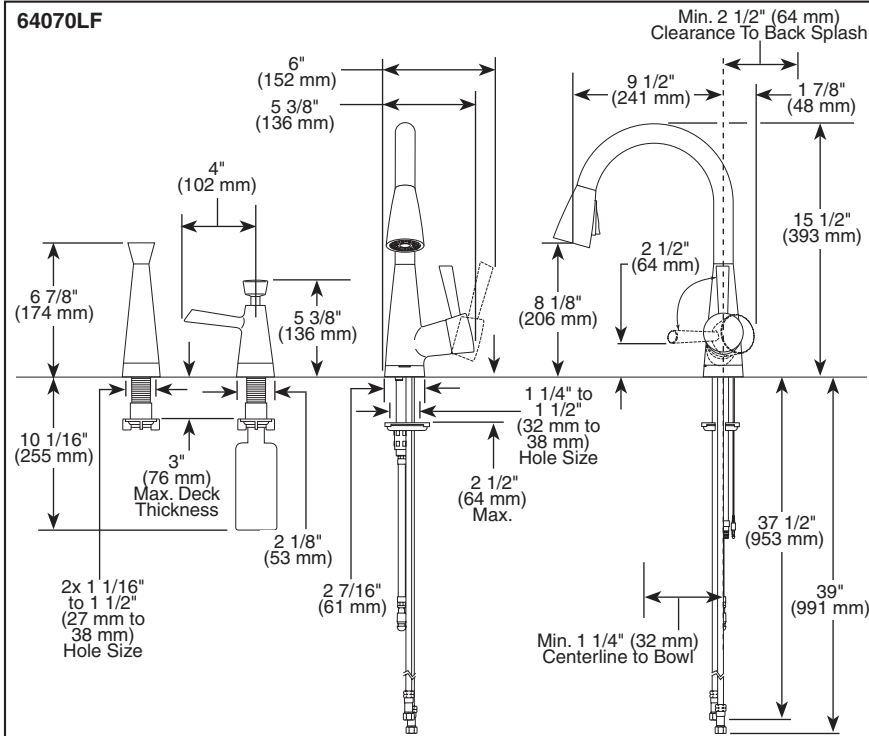

▲ Designate proper finish suffix

Delta reserves the right (1) to make changes in specifications and materials, and (2) to change or discontinue models, both without notice or obligation. Dimensions are for reference only. See current full-line price book or www.brizo.com for finish options and product availability.

BSP-K-64070LF Rev. G

Delta Faucet Company
Indianapolis, Indiana 46280
A Division of Masco Corporation of Indiana
© 2011 Masco Corporation of Indiana