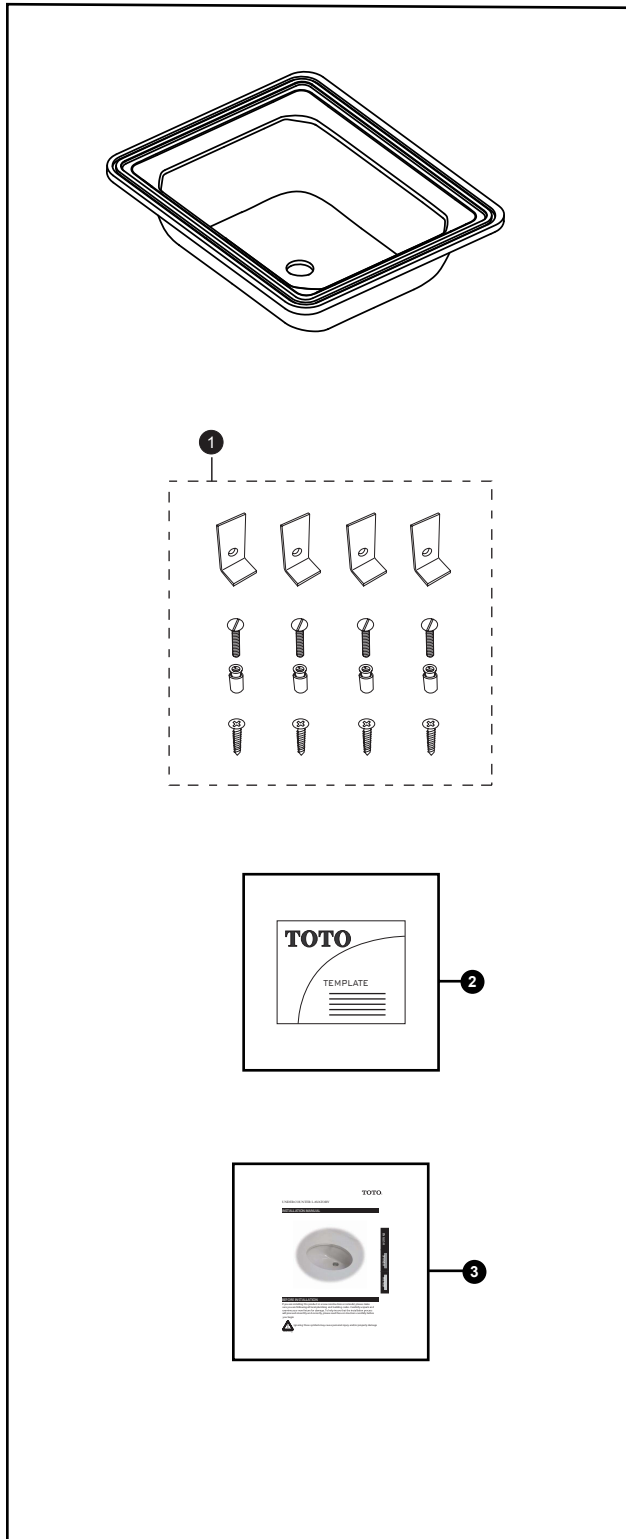

Guinevere® Undercounter Lavatory

No.	Part Number	Description	Qty
1	THU077	Mounting Hardware - Under Counter	1
2	0GU174	Mounting Template	1
3	0GU035-3	Installation Instructions - Under Counter	1

Product Number Explanations

Under Counter Lavatory

(LT) Lavatory
 (973) Model
 (G) SanaGloss (#01, #03, #11, #12 colors only)

Colors

(#01) Cotton White
 (#03) Bone
 (#11) Colonial White
 (#12) Sedona Beige
 (#51) Ebony