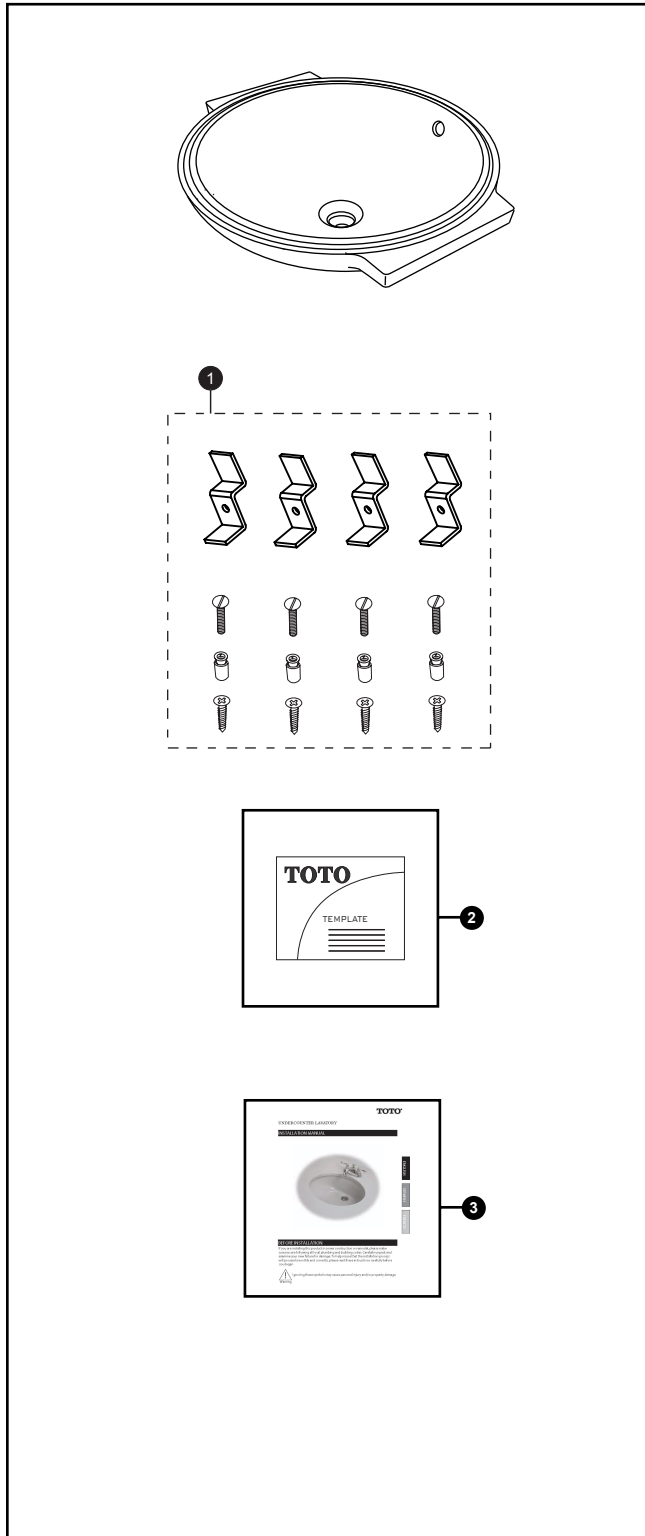

# LT193(G)

LT193G  
LT193

## Under Counter Lavatory

| No. | Part Number | Description                               | Qty |
|-----|-------------|---|-----|
| 1   | THU709      | Mounting hardware - Under Counter         | 1   |
| 2   | 0GU157      | Template                                  | 1   |
| 3   | 0GU035-2    | Installation Instructions - Under Counter | 1   |

### Product Number Explanations

#### Colors

(#01) Cotton  
(#03) Bone  
(#11) Colonial White  
(#12) Sedona Beige  
(#51) Ebony