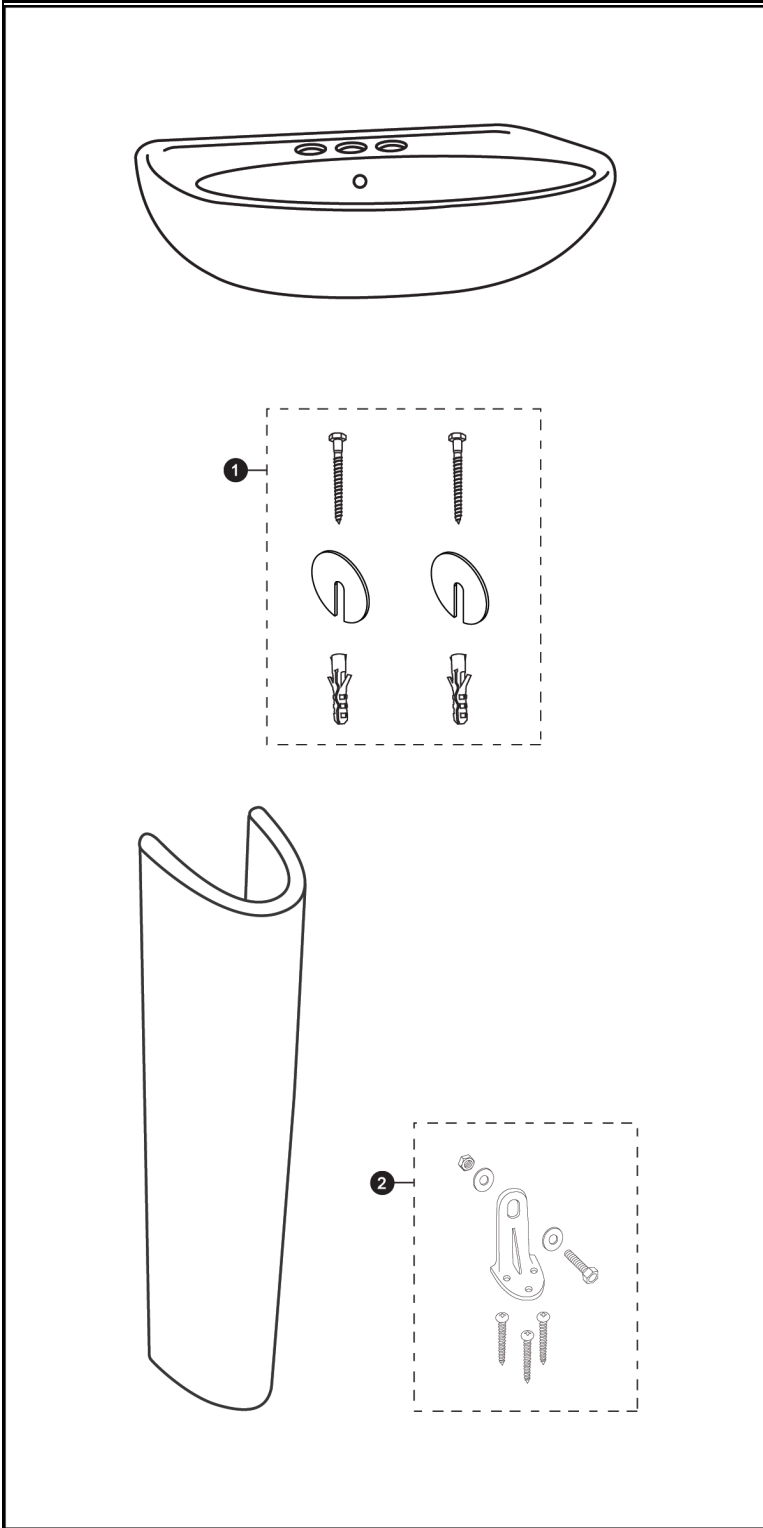

LPT241 & LPT241G

Supreme® Pedestal Lavatory (including SanaGloss®)

LPT241	LPT241.4	LPT241.8
LT241	LT241.4	LT241.8
PT243	PT243	PT243
LPT241G	LPT241.4G	LPT241.8G
LT241G	LT241.4G	LT241.8G
PT243	PT243	PT243

Items	Parts	Description
1	THU125R	Mounting Set
2	TL510ER	Mounting Set - Floor

Note:

Product Number Explanations		
Pedestal Lavatory	Lavatory	Pedestal
(LPT) Pedestal Lavatory (241) Model	(LT) Lavatory (241) Model	(PT) Pedestal (243) Model
(.4) 4" Centers	(.4) 4" Centers	
(.8) 8" Centers	(.8) 8" Centers	
(G) SanaGloss	(G) SanaGloss	

Actual Product may vary slightly from illustration.