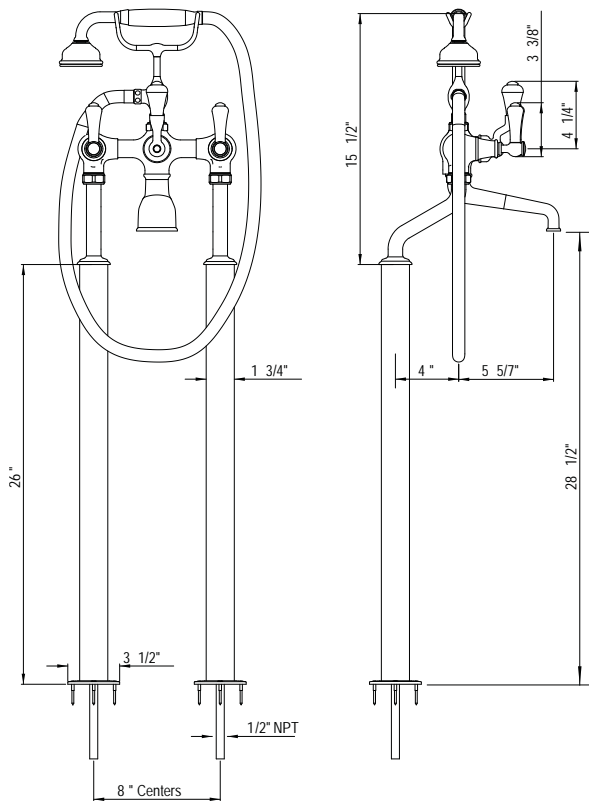

WARRANTY

- Limited Lifetime

U.3012LSP/1