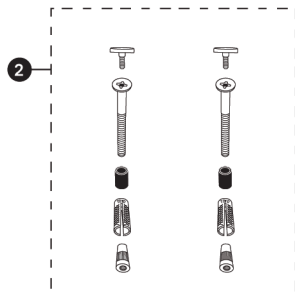

LHT241 & LHT241G

Supreme® Wall Mount Lavatory (including SanaGloss®)

LHT241	LHT241.4	LHT241.8
LT241	LT241.4	LT241.8
HT242	HT242	HT242
LHT241G	LHT241.4G	LHT241.8G
LT241G	LT241.4G	LT241.8G
HT242	HT242	HT242

Items	Parts	Description
1	THU125R	Mounting Set
2	THU136	Screw Set - Shroud

Note:

THU136 has polished chrome caps.

Product Number Explanations

Wall Mount Lavatory	Lavatory	Shroud
(LHT) Wall Mount Lavatory	(LT) Lavatory	(HT) Shroud
(241) Model	(241) Model	(242) Model
(.4) 4" Centers	(.4) 4" Centers	
(.8) 8" Centers	(.8) 8" Centers	
(G) SanaGloss®	(G) SanaGloss®	

Actual Product may vary slightly from illustration.