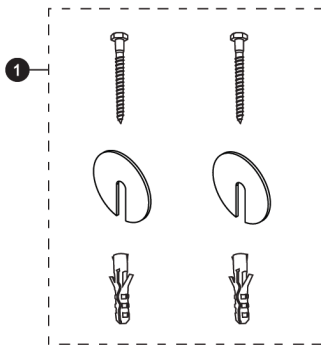

LHT241 & LHT241G

Supreme® Wall Mount Lavatory (including SanaGloss®)

LHT241	LHT241.4	LHT241.8
LT241	LT241.4	LT241.8
HT242	HT242	HT242
LHT241G	LHT241.4G	LHT241.8G
LT241G	LT241.4G	LT241.8G
HT242	HT242	HT242

Items	Parts	Description
1	THU125R	Mounting Set
2	THU136	Screw Set - Shroud

Note:

THU136 has polished chrome caps.

Product Number Explanations

Wall Mount Lavatory	Lavatory	Shroud
(LHT) Wall Mount Lavatory	(LT) Lavatory	(HT) Shroud
(241) Model	(241) Model	(242) Model
(.4) 4" Centers	(.4) 4" Centers	
(.8) 8" Centers	(.8) 8" Centers	
(G) SanaGloss®	(G) SanaGloss®	

Actual Product may vary slightly from illustration.