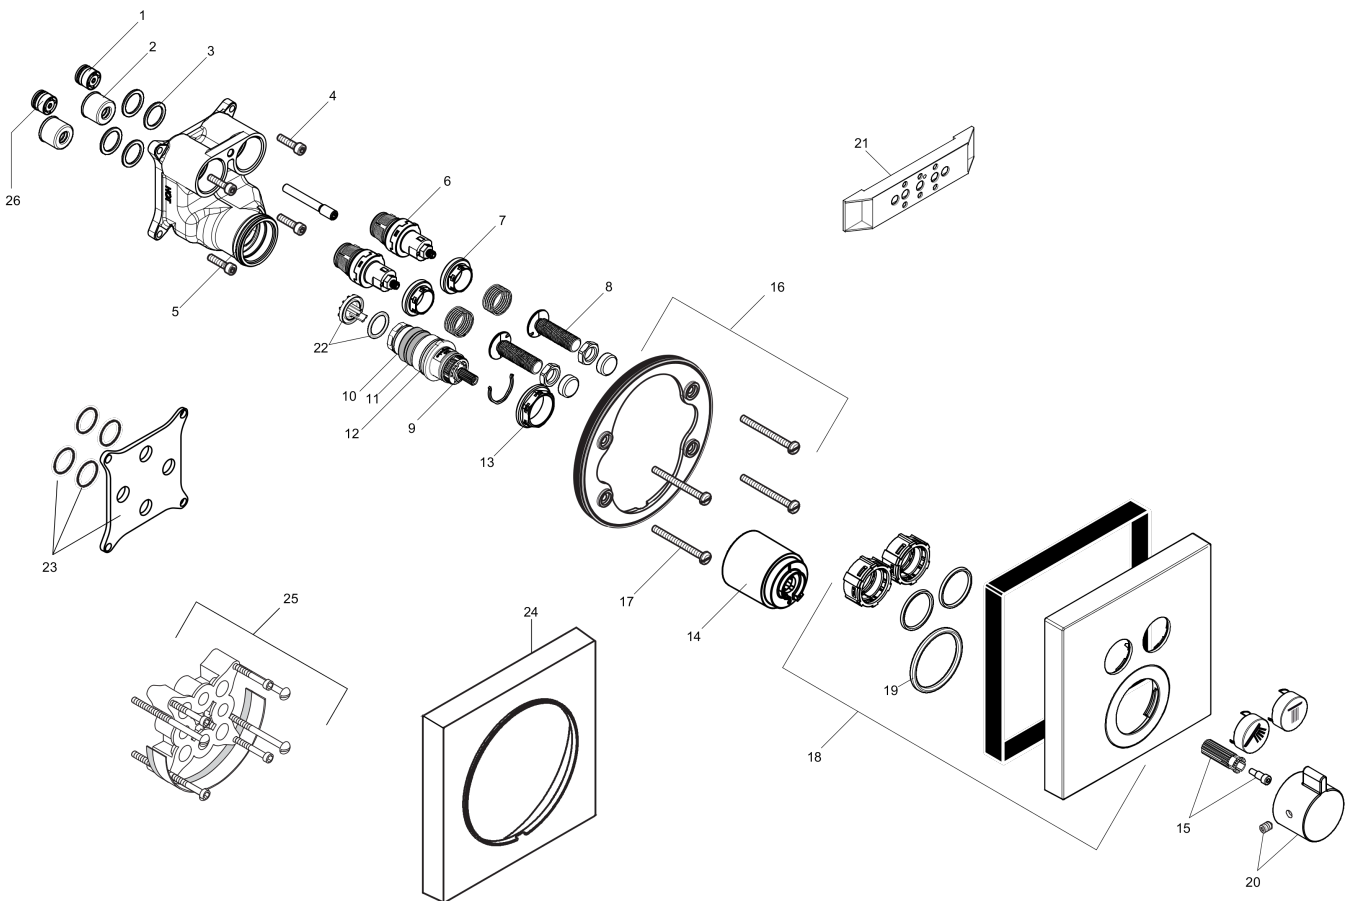

ShowerSelect Square Thermostatic 2-Function Trim

Finishes : **brushed nickel** Part no. : **15763821**

Description

Features

- Select push-button on/off control for 2 outlets
- Thermostatic cartridge
- Start/stop cartridge
- Anti-scald 100° safety stop
- Flow: 8 GPM / 2.0 GPM

Required accessories

- iBox Universal Plus Rough with Service Stops, 3/4" (#01850USA)

Item details

List Price \$ 800.00

Technology

Compliance

Product image

Scale drawing

ShowerSelect Square Thermostatic 2-Function Trim
Finishes : **brushed nickel** Part no. : **15763821**

Exploded drawing

Year of production: >12/14

ShowerSelect Square Thermostatic 2-Function Trim

Finishes : **brushed nickel** Part no. : **15763821**