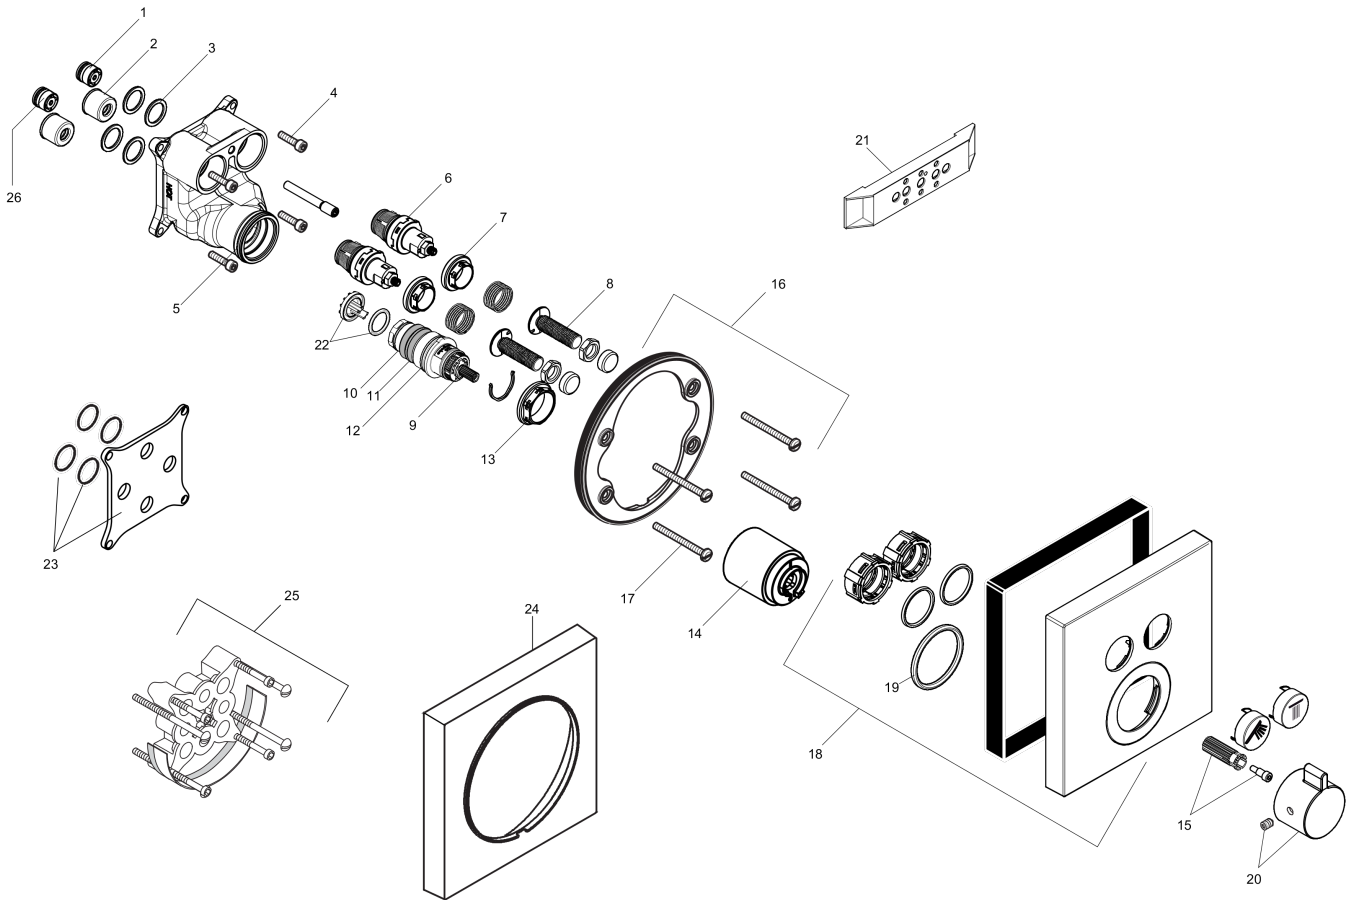

ShowerSelect Square Thermostatic 2-Function Trim

Finishes : **chrome** Part no. : **15763001**

Description

Features

- Select push-button on/off control for 2 outlets
- Thermostatic cartridge
- Start/stop cartridge
- Anti-scald 100° safety stop
- Flow: 8 GPM / 2.0 GPM

Required accessories

- iBox Universal Plus Rough with Service Stops, 3/4" (#01850USA)

Item details

List Price \$ 610.00

Technology

Compliance

Product image

Scale drawing

ShowerSelect Square Thermostatic 2-Function Trim
 Finishes : **chrome** Part no. : **15763001**

Exploded drawing

Year of production: >12/14

ShowerSelect Square Thermostatic 2-Function Trim

Finishes : **chrome** Part no. : **15763001**

ShowerSelect Square Thermostatic 2-Function Trim

Finishes : **brushed nickel** Part no. : **15763821**

Description

Features

- Select push-button on/off control for 2 outlets
- Thermostatic cartridge
- Start/stop cartridge
- Anti-scald 100° safety stop
- Flow: 8 GPM / 2.0 GPM