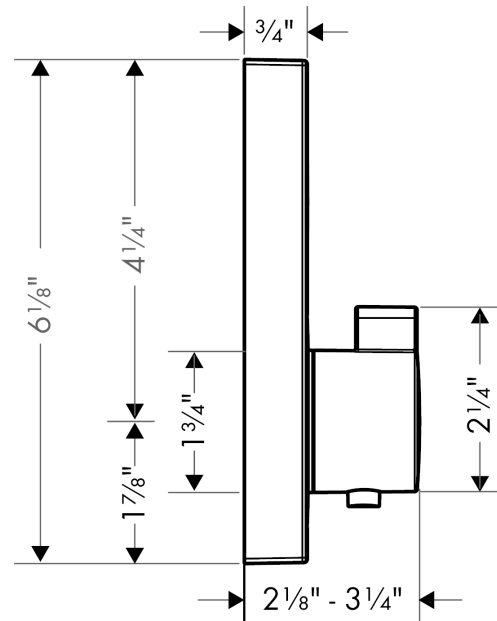

ShowerSelect Square Thermostatic 2-Function Trim

Finishes : **brushed nickel** Part no. : **15763821**

Description

Features

- Select push-button on/off control for 2 outlets
- Thermostatic cartridge
- Start/stop cartridge
- Anti-scald 100° safety stop
- Flow: 8 GPM / 2.0 GPM

Required accessories

- iBox Universal Plus Rough with Service Stops, 3/4" (#01850USA)

Item details

List Price \$ 800.00

Technology

Compliance

Product image

Scale drawing

ShowerSelect Square Thermostatic 2-Function Trim
Finishes : **brushed nickel** Part no. : **15763821**

Exploded drawing

Year of production: >12/14

ShowerSelect Square Thermostatic 2-Function Trim

Finishes : **brushed nickel** Part no. : **15763821**