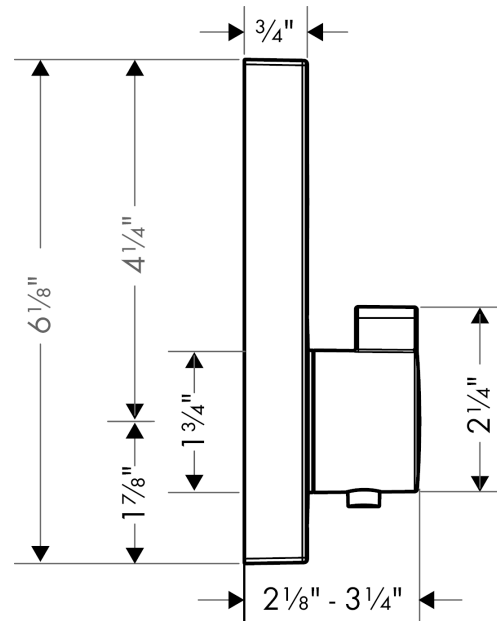

ShowerSelect Square Thermostatic 2-Function Trim

Finishes : **chrome** Part no. : **15763001**

Description

Features

- Select push-button on/off control for 2 outlets
- Thermostatic cartridge
- Start/stop cartridge
- Anti-scald 100° safety stop
- Flow: 8 GPM / 2.0 GPM

ShowerSelect Square Thermostatic 2-Function Trim
 Finishes : **chrome** Part no. : **15763001**

Exploded drawing

Year of production: >12/14

ShowerSelect Square Thermostatic 2-Function Trim

Finishes : **chrome** Part no. : **15763001**

ShowerSelect Square Thermostatic 2-Function Trim

Finishes : **brushed nickel** Part no. : **15763821**

Description

Features

- Select push-button on/off control for 2 outlets
- Thermostatic cartridge
- Start/stop cartridge
- Anti-scald 100° safety stop
- Flow: 8 GPM / 2.0 GPM

ShowerSelect Square Thermostatic 2-Function Trim
Finishes : **brushed nickel** Part no. : **15763821**

Exploded drawing

Year of production: >12/14

ShowerSelect Square Thermostatic 2-Function Trim

Finishes : **brushed nickel** Part no. : **15763821**