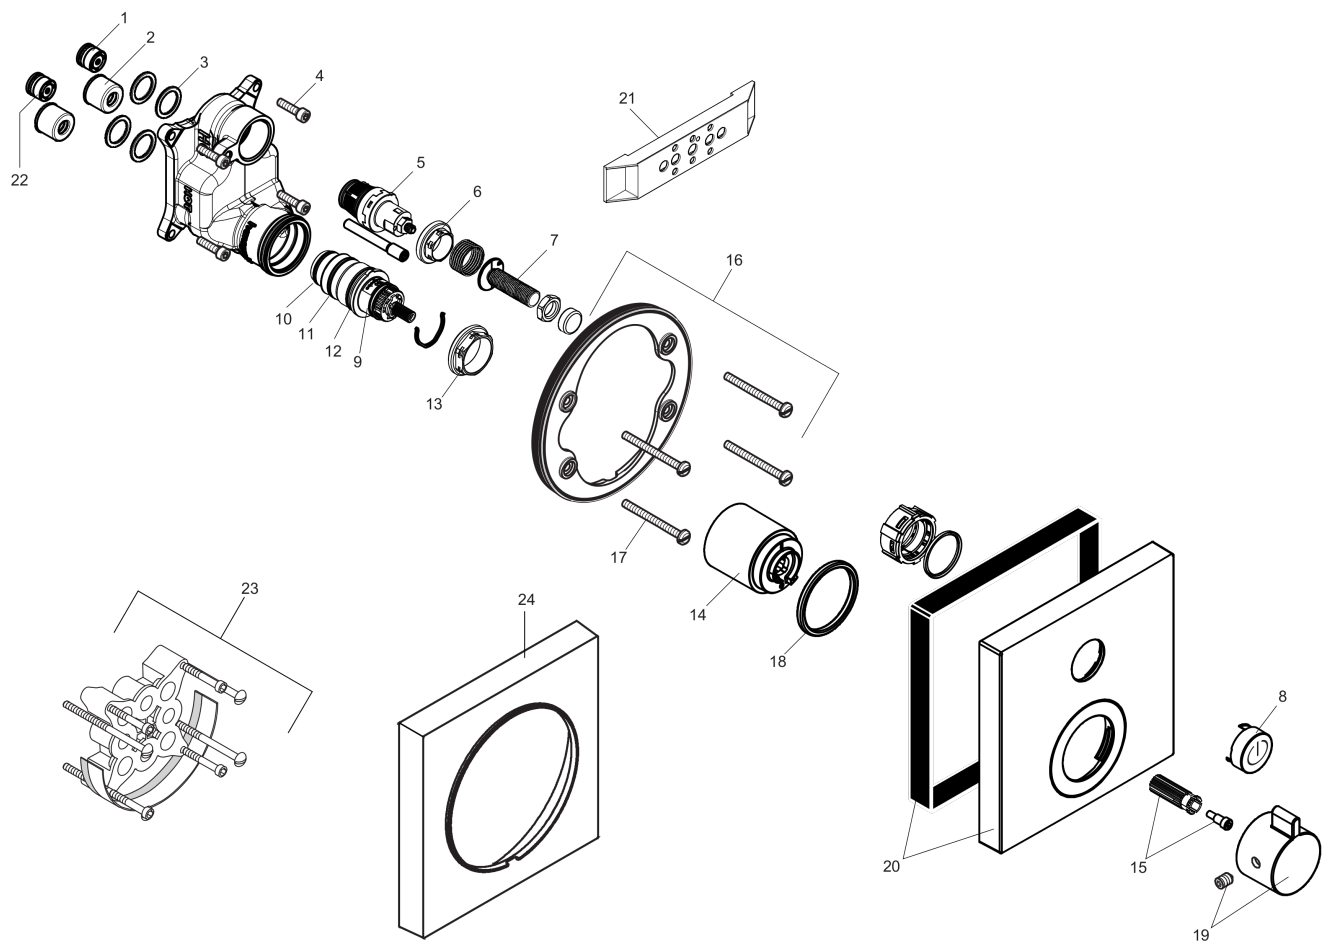

ShowerSelect Square Thermostatic 1-Function Trim
Finishes : **chrome**   Part no. : **15762001**

Exploded drawing

Year of production: >12/14

ShowerSelect Square Thermostatic 1-Function Trim

Finishes : **chrome** Part no. : **15762001**

Spare parts list

Year of production: >12/14

Pos.	Description	Part no.	Price	PU
1	non return valve	97980000	-	1
2	noise reduction	94073000	-	1
3	O-ring 16x2	98133000	-	1
4	set of screws	96525000	-	1
5	shut off unit	95758000	-	1
6	nut	98368000	-	1
7	Select-adapter	92219000	-	1
8	set of symbols	92218000	-	1
9	thermostat cartridge	98282001	-	1
10	O-ring 20x1,5	98197000	-	1
11	O-ring 25x1,5	98146000	-	1
12	O-ring 25x2,5	92146000	-	1
13	nut	98913000	-	1
14	sleeve	92216000	-	1
15	handle fixing set	95843000	-	1
16	holder for escutcheon	98793000	-	1
17	set of fixing screws	96454000	-	1
18	O-ring 44x4	98471000	-	1
19	handle for thermostat	92215001	-	1
20	escutcheon 155 / 155 mm	92234001	-	1
21	fit-up aid	92540000	-	1
22	non return valve (pressure-resistant up to 2 MPa)	92594000	-	1
23	extension 25 mm	13595000	-	1
24	extension 22 mm	13593000	-	1
a	compensation set 1°	95521000	-	1
b	set of fixing screws	97747000	-	1
c	shut off unit (special)	92361000	-	1
d	brake disc	92498000	-	1