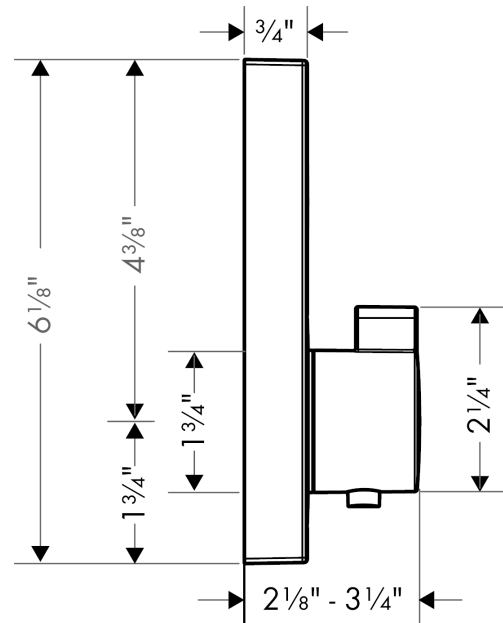

### Scale drawing

**ShowerSelect Square Thermostatic 1-Function Trim**  
Finishes : **chrome**    Part no. : **15762001**