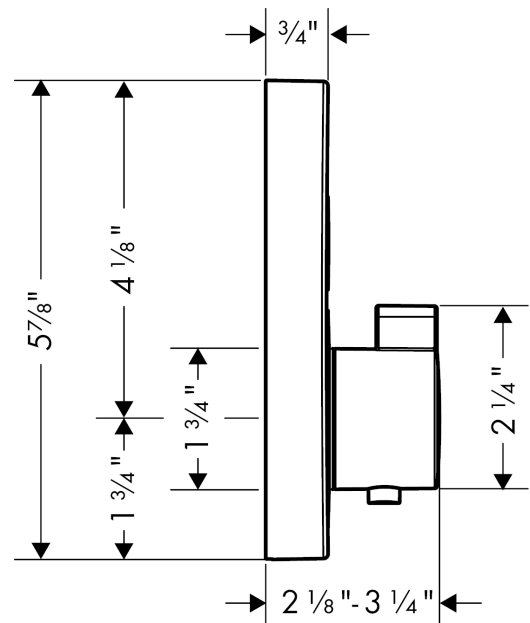

ShowerSelect Round Thermostatic 1-Function Trim

Finishes : **chrome** Part no. : **15744001**

Description

Features

- Select push-button on/off control for 1 outlet
- Thermostatic cartridge
- Start/stop cartridge
- Anti-scald 100° safety stop
- Flow: 7 GPM

ShowerSelect Round Thermostatic 1-Function Trim

Finishes : **chrome** Part no. : **15744001**

Exploded drawing

Year of production: >12/14

ShowerSelect Round Thermostatic 1-Function Trim

Finishes : **chrome** Part no. : **15744001**

ShowerSelect Round Thermostatic 1-Function Trim

Finishes : **brushed nickel** Part no. : **15744821**

Description

Features

- Select push-button on/off control for 1 outlet
- Thermostatic cartridge
- Start/stop cartridge
- Anti-scald 100° safety stop
- Flow: 7 GPM