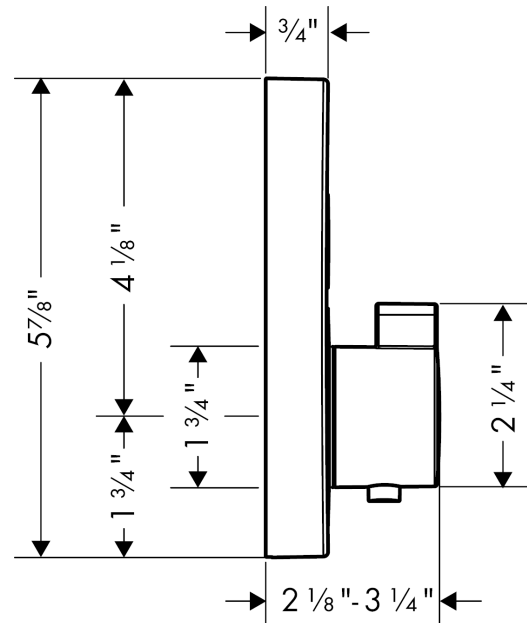

ShowerSelect Round Thermostatic 1-Function Trim

Finishes : **brushed nickel** Part no. : **15744821**

Description

Features

- Select push-button on/off control for 1 outlet
- Thermostatic cartridge
- Start/stop cartridge
- Anti-scald 100° safety stop
- Flow: 7 GPM

Required accessories

- iBox Universal Plus Rough with Service Stops, 3/4" (#01850USA)

Item details

List Price \$ 750.00

Technology

Compliance

Product image

Scale drawing

ShowerSelect Round Thermostatic 1-Function Trim
Finishes : **brushed nickel** Part no. : **15744821**

Exploded drawing

Year of production: >12/14

ShowerSelect Round Thermostatic 1-Function Trim

Finishes : **brushed nickel** Part no. : **15744821**