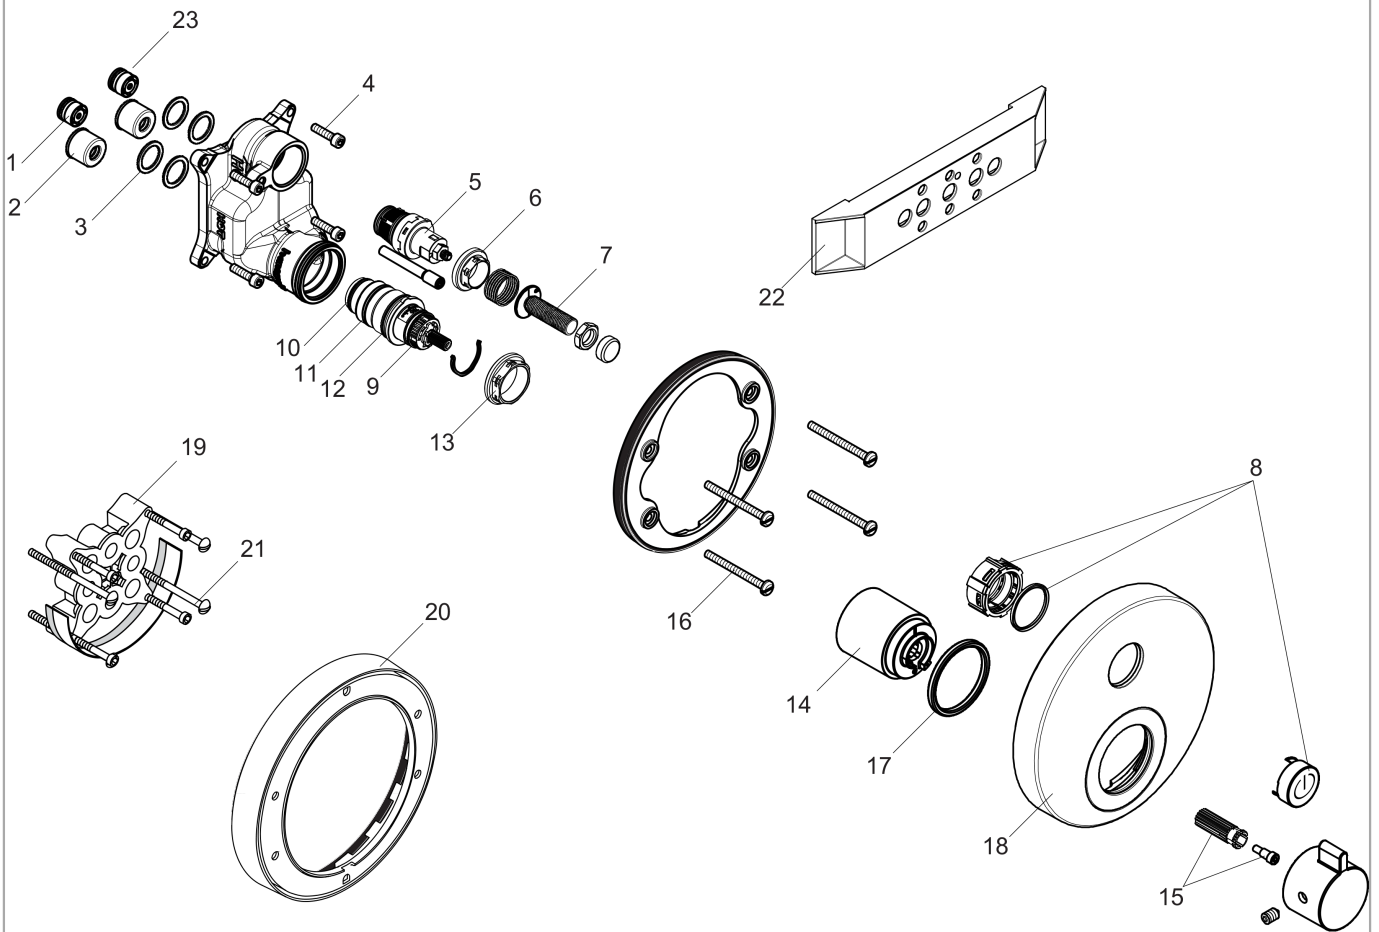

ShowerSelect Round Thermostatic 1-Function Trim

Finishes : **chrome** Part no. : **15744001**

Description

Features

- Select push-button on/off control for 1 outlet
- Thermostatic cartridge
- Start/stop cartridge
- Anti-scald 100° safety stop
- Flow: 7 GPM

ShowerSelect Round Thermostatic 1-Function Trim

Finishes : **brushed nickel** Part no. : **15744821**

Description

Features

- Select push-button on/off control for 1 outlet
- Thermostatic cartridge
- Start/stop cartridge
- Anti-scald 100° safety stop
- Flow: 7 GPM

Required accessories

- iBox Universal Plus Rough with Service Stops, 3/4" (#01850USA)

Item details

List Price \$ 750.00

Technology

Compliance

Product image

Scale drawing

ShowerSelect Round Thermostatic 1-Function Trim
Finishes : **brushed nickel** Part no. : **15744821**

Exploded drawing

Year of production: >12/14

ShowerSelect Round Thermostatic 1-Function Trim

Finishes : **brushed nickel** Part no. : **15744821**