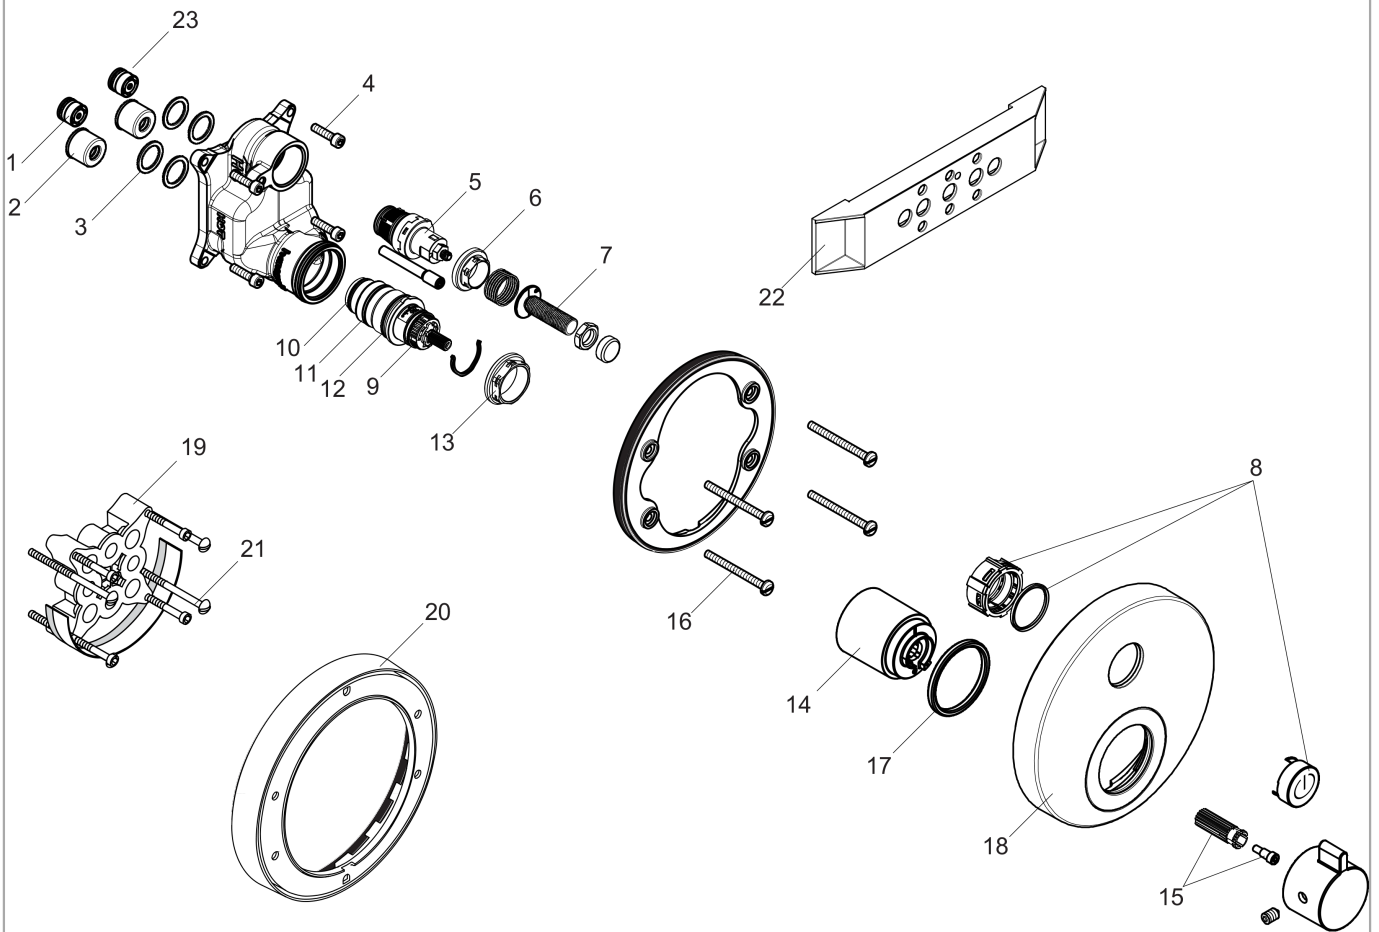

ShowerSelect Round Thermostatic 1-Function Trim

Finishes : **chrome** Part no. : **15744001**

Description

Features

- Select push-button on/off control for 1 outlet
- Thermostatic cartridge
- Start/stop cartridge
- Anti-scald 100° safety stop
- Flow: 7 GPM

ShowerSelect Round Thermostatic 1-Function Trim

Finishes : **chrome** Part no. : **15744001**

Exploded drawing

Year of production: >12/14

ShowerSelect Round Thermostatic 1-Function Trim

Finishes : **chrome** Part no. : **15744001**

Spare parts list

Year of production: >12/14

Pos.	Description	Part no.	Price	PU
1	non return valve	97980000	-	1
2	noise reduction	94073000	-	1
3	O-ring 16x2	98133000	-	1
4	set of screws	96525000	-	1
5	shut off unit	95758000	-	1
6	nut	98368000	-	1
7	Select-adapter	92219000	-	1
8	set of symbols	92218000	-	1
9	thermostat cartridge	98282001	-	1
10	O-ring 20x1,5	98197000	-	1
11	O-ring 25x1,5	98146000	-	1
12	O-ring 25x2,5	92146000	-	1
13	nut	98913000	-	1
14	sleeve	92216000	-	1
15	handle fixing set	95843000	-	1
16	set of fixing screws	96454000	-	1
17	O-ring 44x4	98471000	-	1
18	escutcheon Ø 150 mm	92272001	-	1
19	extension 25 mm	13595000	-	1
20	extension 22 mm (Ø 170 mm)	13596000	-	1
21	set of fixing screws	97747000	-	1
22	fit-up aid	92540000	-	1
23	non return valve (pressure-resistant up to 2 MPa)	92594000	-	1
a	handle for thermostat	92215001	-	1
b	holder for escutcheon	98793000	-	1
c	compensation set 1°	95521000	-	1

ShowerSelect Round Thermostatic 1-Function Trim

Finishes : **brushed nickel** Part no. : **15744821**

Description

Features

- Select push-button on/off control for 1 outlet
- Thermostatic cartridge
- Start/stop cartridge
- Anti-scald 100° safety stop
- Flow: 7 GPM