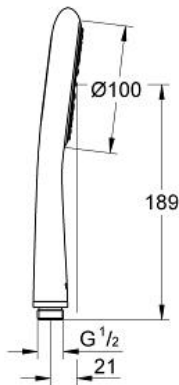

RAINSHOWER ICON 100

Hand shower 1 spray

MODEL # 27377000

Pure Freude
an Wasser

GROHE

Product Description:

Hand shower 1 spray

Standard Specification:

Rain

metal elbow adapter for the combination of hand showers with shower sets

GROHE EcoJoy 9.5 l/min flow limiter

GROHE CoolTouch

GROHE DreamSpray perfect spray pattern

GROHE StarLight chrome finish

SpeedClean anti-lime system

Inner WaterGuide for a longer life

suitable for instantaneous heater

min. recommended pressure 1.0 bar

Color:

□ 27377000 000 chrome