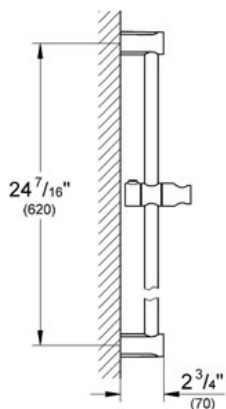

NEW TEMPESTA  
COSMOPOLITAN  
24" Shower Bar

MODEL # 27521

*Pure Freude an Wasser*

**GROHE**

GROHE America, Inc | 200 North Gary Avenue, Suite G, Roselle, IL 60172  
Phone: +1 (800) 444-7643 | Fax: +1 (800) 225-2778 | us-customerservice@grohe.com

**Product Description:**

24" Shower Bar

**Standard Specification:**

- GROHE StarLight® finish
- With wall brackets, glider and swivel holder

**Applicable Codes & Standards:**

- Energy Policy Act of 1992
- ASME A112.18.1/CSA B125.1

**Color:**

- 27521 000 chrome
- 27521 EN0 Brushed Nickel