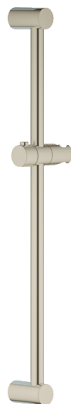

NEW TEMPESTA  
COSMOPOLITAN  
24" Shower Bar

MODEL # 27521

*Pure Freude an Wasser*

**GROHE**

GROHE America, Inc | 200 North Gary Avenue, Suite G, Roselle, IL 60172  
Phone: +1 (800) 444-7643 | Fax: +1 (800) 225-2778 | us-customerservice@grohe.com

**Product Description:**

24" Shower Bar

**Standard Specification:**

- GROHE StarLight® finish
- With wall brackets, glider and swivel holder

**Applicable Codes & Standards:**

- Energy Policy Act of 1992
- ASME A112.18.1/CSA B125.1

**Color:**

- 27521 000 chrome
- 27521 EN0 Brushed Nickel