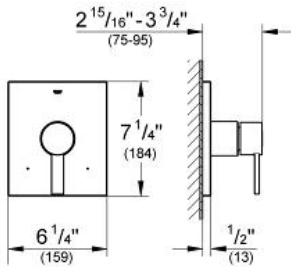

ALLURE  
Pressure Balance Valve Trimset  
MODEL # 19375000

Pure Freude an Wasser

GROHE America, Inc | 200 North Gary Avenue, Suite G, Roselle, IL 60172  
Phone: +1 (800) 444-7643 | Fax: +1 (800) 225-2778 | us-customerservice@grohe.com

**Product Description:**  
Pressure Balance Valve Trimset

**Standard Specification:**

- Final installation set for:
- For use with GrohSafe® Universal Pressure Balance Rough-In Valve (35 015 000)
- Metal escutcheon
- **GROHE StarLight** finish
- Metal lever handle
- Escutcheon and shaft sealings
- Covered attachment