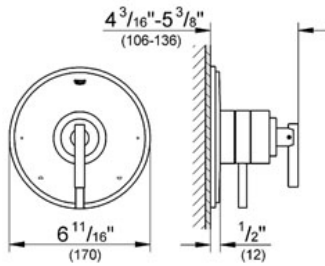

Pure Freude an Wasser

Product Description:

Dual function pressure balance trim with control module

Standard Specification:

- GROHE StarLight® finish
- For shower/tubs with non-diverter tub spout or for 2 shower outlet applications
- Integrated volume control
- 2-way diverter function
- 1 axis operation
- For use with GrohFlex™ universal rough-in box 35 026 000 sold separately
- Max Flow Rate 6.6 gpm at 45 psi (25 l/m)
- Code Compliance:
 - ASME/ANSI A112.18.1M
 - CSA Standard B125.1-05
 - ADA Compliant

Applicable Codes & Standards:

- Energy Policy Act of 1992
- ASME A112.18.1/CSA B125.1
- ICC/ANSI A117.1

Color:

- 19867 EN0 Brushed Nickel
- 19867 000 chrome