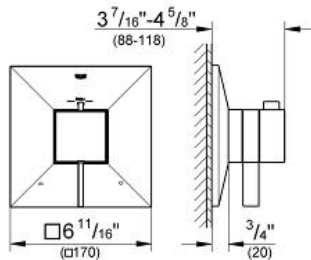

Pure Freude an Wasser

Product Description:

Dual function thermostatic trim with control module

Standard Specification:

- For shower/tubs with non-diverter tub spout or for 2 shower outlet applications
- **GROHE TurboStat** technology
- Integrated volume control
- 2-way diverter function
- Requires GrohFlex™ universal rough-in box (35 026 000) (sold separately)
- **GROHE SilkMove**
- **GROHE StarLight** finish
- 6.3 gpm at 45 psi (bottom outlet)
- 3.2 gpm at 45 psi (top outlet)