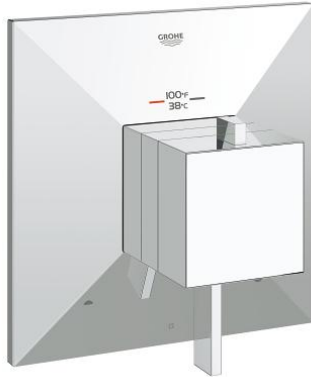

ALLURE BRILLIANT

Dual function thermostatic trim with control module

MODEL # 19794000

GROHE America, Inc | 200 North Gary Avenue, Suite G, Roselle, IL 60172
 Phone: +1 (800) 444-7643 | Fax: +1 (800) 225-2778 | us-customerservice@grohe.com

Pure Freude an Wasser

Product Description:

Dual function thermostatic trim with control module

Standard Specification:

- For shower/tubs with non-diverter tub spout or for 2 shower outlet applications
- **GROHE TurboStat** technology
- Integrated volume control
- 2-way diverter function
- Requires GrohFlex™ universal rough-in box (35 026 000) (sold separately)
- **GROHE SilkMove**
- **GROHE StarLight** finish
- 6.3 gpm at 45 psi (bottom outlet)
- 3.2 gpm at 45 psi (top outlet)