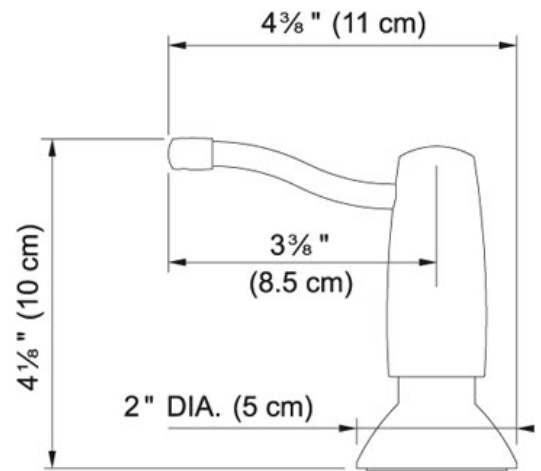

SPECIFICATION SHEET

PRODUCT FAMILY: Kitchen solutions FINISH: Polished Chrome SERIES: SOAP DISPENSER MODEL: SD2400

Product Information

FUN#	119.0278.879
US Part Number	SD2400

Suggested Products

119.0263.482