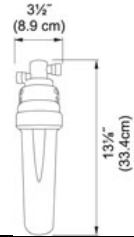

Grande GDX11023 Stainless Steel | 122.0260.553

FAMILY : Sinks | SERIE : Grande | MODEL : GDX11023 | FINISH : Stainless Steel | INSTALLATION TYPE : Undermount | STYLE : Traditional

RECOMMENDED

115.0251.992

134.0297.203

120.0296.741

133.0204.098