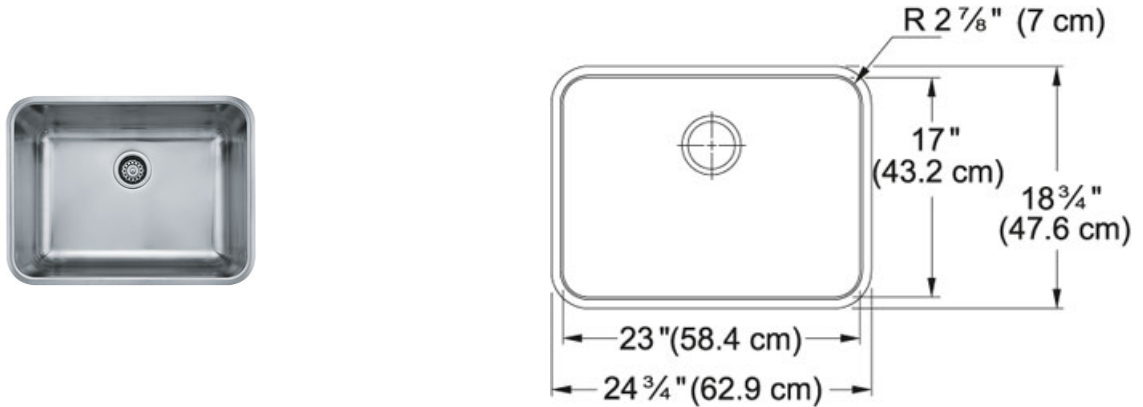

Grande GDX11023 Stainless Steel | 122.0260.553

FAMILY : Sinks | SERIE : Grande | MODEL : GDX11023 | FINISH : Stainless Steel | INSTALLATION TYPE : Undermount | STYLE : Traditional

The simplicity of shape, the functionality of a flat surface and the convenience of wide corners for easy cleaning creates the perfect sink.

TECHNICAL DATA

Minimum Cabinet Size	30"
Drain Opening	3 1/2"
Length overall	24 3/4"
Width overall	18 3/4"
Length of large bowl	23"
Width of large bowl	17"
Depth of large bowl	9"
Number of Bowls	1
Type of Material	18 Gauge Stainless Steel
Cut-Out Template	Yes
Installation Clips	Yes
Where to buy	Showroom
Where to buy	Showroom

Grande GDX11023 Stainless Steel | 122.0260.553

FAMILY : Sinks | SERIE : Grande | MODEL : GDX11023 | FINISH : Stainless Steel | INSTALLATION TYPE : Undermount | STYLE : Traditional

RECOMMENDED

115.0251.992