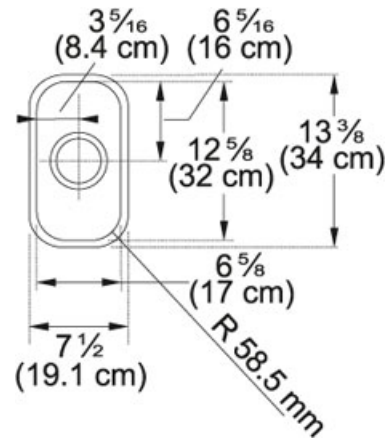

Artisan ARX1106 Stainless Steel | 112.0035.086

FAMILY : Sinks | SERIE : Artisan | MODEL : ARX1106 | FINISH : Stainless Steel | INSTALLATION TYPE : Undermount | STYLE : Traditional

The Artisan series blends seamlessly into your solid surface or natural stone countertop for the illusion of an invisible sink. The classic design of the Artisan sink is graceful and elegant with soft curves for easy cleanup.

TECHNICAL DATA

Minimum Cabinet Size	12"
Length overall	7 1/2"
Width overall	13 3/8"
Depth Overall	5 1/8"
Length of large bowl	6 5/8"
Width of large bowl	12 5/8"
Depth of large bowl	4 3/4"
Number of Bowls	1
Type of Material	18 Gauge Stainless Steel
Cut-Out Template	Yes
Installation Clips	Yes
Where to buy	Showroom
Where to buy	Showroom