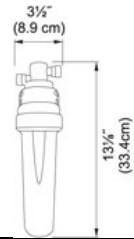

Artisan ARX1106 Stainless Steel | 112.0035.086

FAMILY : Sinks | SERIE : Artisan | MODEL : ARX1106 | FINISH : Stainless Steel | INSTALLATION TYPE : Undermount | STYLE : Traditional

RECOMMENDED

115.0355.504

134.0297.203

120.0355.512

133.0204.098