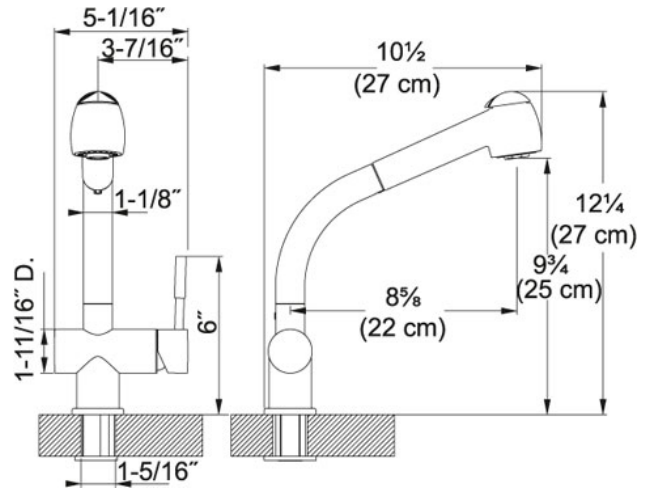

Logik FFPS780 Satin Nickel | 115.0067.275

FAMILY : **Faucets** | SERIE : **Logik** | MODEL : **FFPS780** | FINISH : **Satin Nickel** | INSTALLATION TYPE : **Sinks or worktop** | STYLE : **Transitional**

TECHNICAL DATA

Version	Pull-Out Spray
Faucet Operation	Side Lever
Countertop hole diameter	1 3/8"
Faucet Hole	1
Type of Material	Plated Brass
Flow Rate	1.75 gpm
Spray Type	Full and Needle Spray
Spout Swivel Range	360 °
Where to buy	Showroom
Where to buy	Showroom