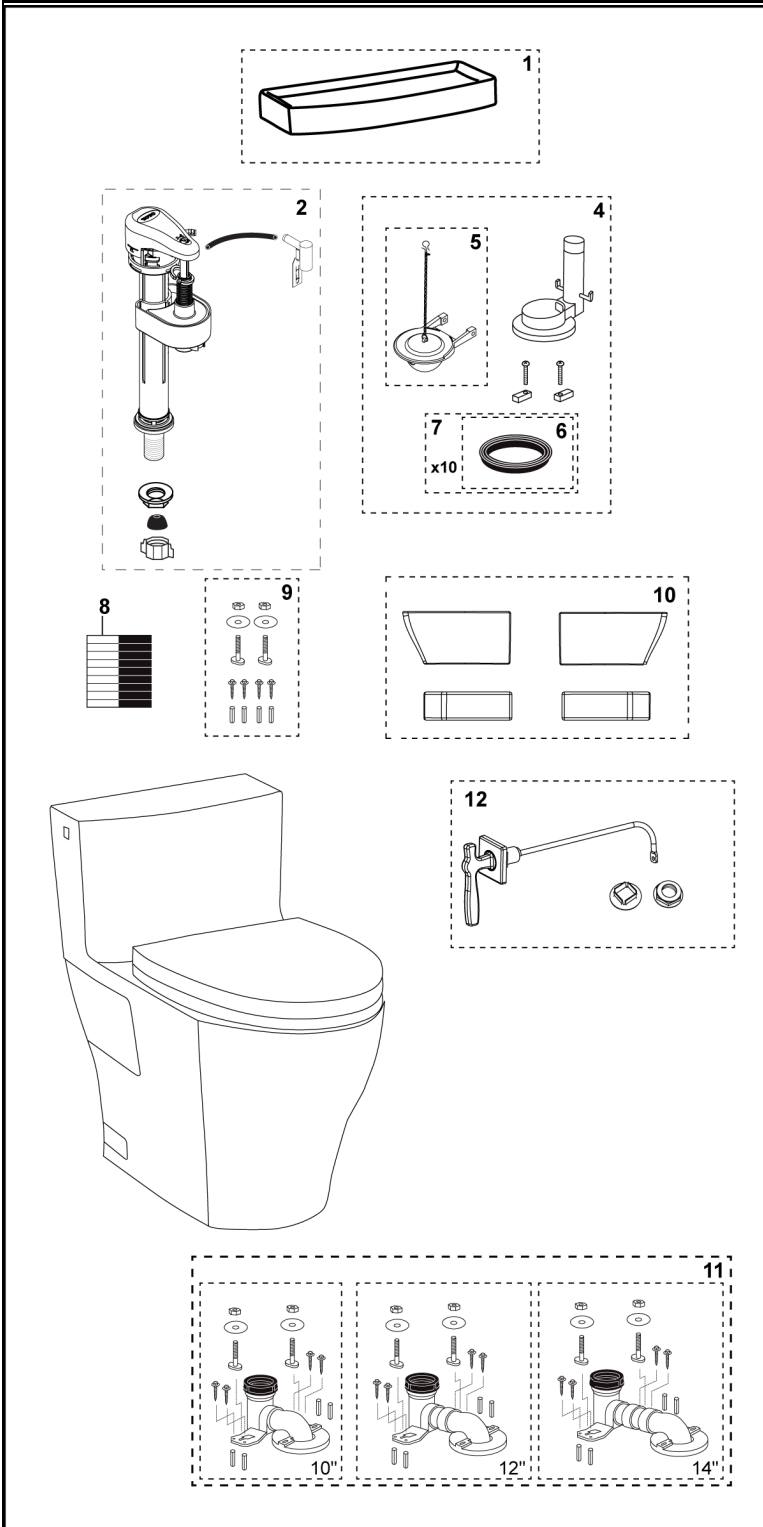

MS626214CEF & MS626214CEFG

MS626214CEF
CST626CEF

MS626214CEFG
CST626CEFG

Aimes®

1.28 Gpf Toilet, Elongated, Double Cyclone®, UniFit Rough-In, Universal Height, (including Sanagloss®)

Items	Parts	Description
1	TCU624CRE#01 TCU624CRE#03 TCU624CRE#11 TCU624CRE#12 TCU624CRE#51	Tank Lid - Cotton Tank Lid - Bone Tank Lid - Colonial White Tank Lid - Sedona Beige Tank Lid - Ebony
2	TSU51A	Fill Valve
4	THU013P	Flush Valve
5	THU331S	Flapper w/ Chain
6	9BU002E	Flush Valve Gasket (1 piece)
7	THU097	Flush Valve Gasket (10 pieces)
8	THU234	Velcro Tape
9	THU020	UniFit Mounting Set
10	THU344#01 THU344#03 THU344#11 THU344#12 THU344#51	Side Plates w/ Velcro Tape - Cotton Side Plates w/ Velcro Tape - Bone Side Plates w/ Velcro Tape - Colonial White Side Plates w/ Velcro Tape - Sedona Beige Side Plates w/ Velcro Tape - Ebony
11	TSU03W.10R TSU03W.12R TSU03W.14R	UniFit - 10" Rough-in UniFit - 12" Rough-in UniFit - 14" Rough-in
12	THU311#CP THU311#BN THU311#PN	Trip Lever - Chrome Plated Trip Lever - Brushed Nickel Trip Lever - Polished Nickel

Note:

Product Number Explanations

One-Piece Toilet

(MS) Toilet & Seat Combination
(626) Toilet Model
(214) Seat Model
(C) Double Cyclone
(E) 1.28gpf / 4.8 Lpf
(F) Universal Height
(G) Sanagloss

Actual Product may vary slightly from illustration.