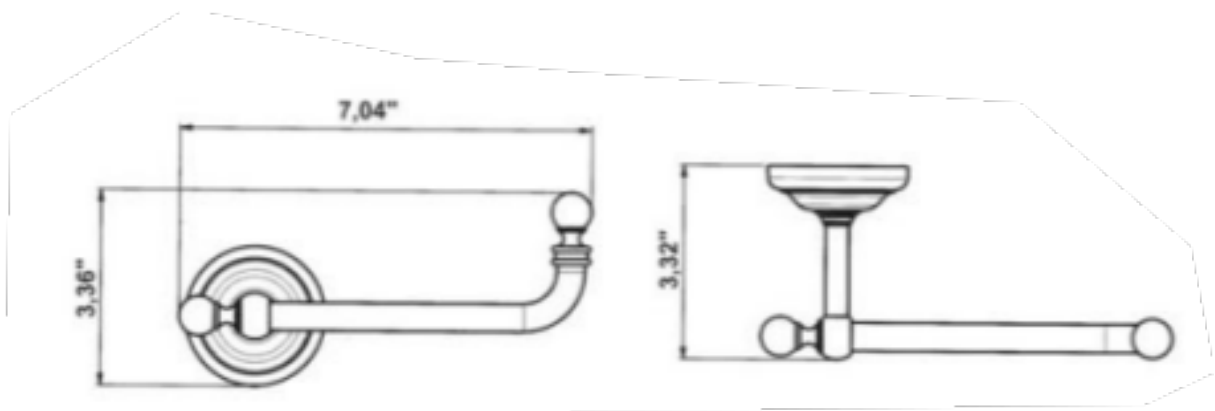

EN-20

England Paper Roll Holder

Bath / Accessories

EN20

England Paper Roll Holder

STANDARDS

- Compliant with ASME A112.18.1-B125.1
- Compliant with AB1953
- Compliant with ANSI NSF61 – Annex G
- Certified by CSA International
- Compliant with ANSI A117.1

Finishes

	ENCR20	ENPW20	ENTU20
Polished Chrome	X		
Brushed Nickel		X	
Tuscan Bronze			X

Features

	ENCR20	ENPW20	ENTU20
Solid Brass Construction	X	X	X
Step-By-Step Installation Instructions	X	X	X