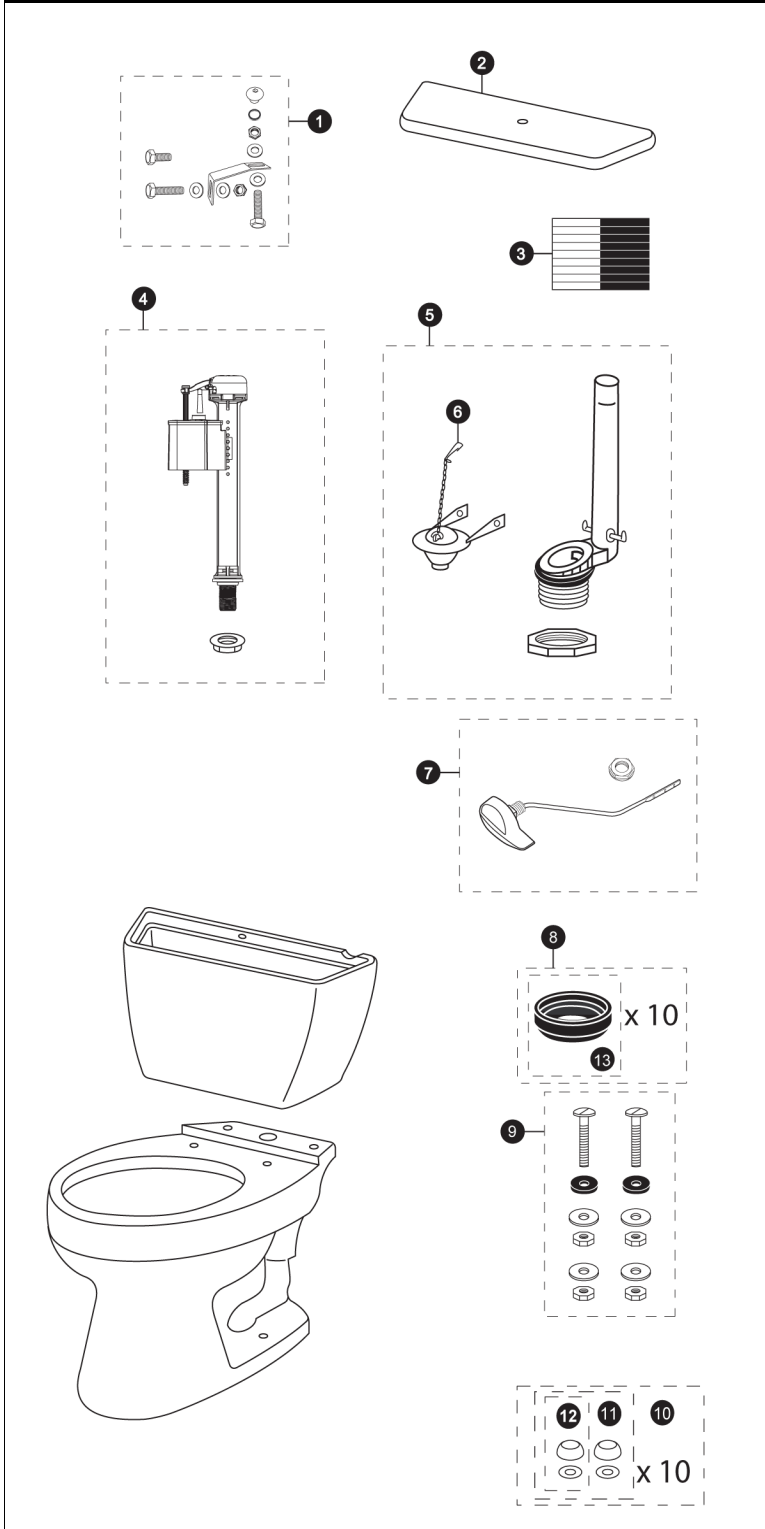

CST715DB  
ST706DB  
C715

**Carusoe®**  
**1.6 Gpf Toilet, Round,**  
**Gravity, 12" Rough-In,**  
**Insulated Tank, Bolt Down Tank Lid**

Items	Parts	Description
1	THU089	Bolt Down Set
2	TCU706BCR#01	Bolt Down Tank Lid w/ Velcro - Cotton
	TCU706BCR#03	Bolt Down Tank Lid w/ Velcro - Bone
	TCU706BCR#11	Bolt Down Tank Lid w/ Velcro - Colonial White
	TCU706BCR#12	Bolt Down Tank Lid w/ Velcro - Sedona Beige
3	THU107	Velcro Tape
4	TSU99A.X	Fill Valve
5	THU255-A	Flush Valve
6	THU260	Flapper w/ Chain - Insulated Tank
7	THU061#01	Trip Lever - Cotton
	THU061#03	Trip Lever - Bone
	THU061#11	Trip Lever - Colonial White
	THU061#12	Trip Lever - Sedona Beige
	THU061#CP	Trip Lever - Chrome Plated
	THU061#BN	Trip Lever - Brushed Nickel
	THU061#PN	Trip Lever - Polished Nickel
8	THU102	Tank to Bowl Gaskets (10 pieces)
9	TSU01D	Tank Mounting Kit
10	THU098#01	Bolt Cap Sets - Cotton (20 pieces)
	THU098#03	Bolt Cap Sets - Bone (20 pieces)
	THU098#11	Bolt Cap Sets - Colonial White (20 pieces)
	THU098#12	Bolt Cap Sets - Sedona Beige (20 pieces)
11	THU044S#01	Bolt Cap Set - Cotton (2 pieces)
	THU044S#03	Bolt Cap Set - Bone (2 pieces)
	THU044S#11	Bolt Cap Set - Colonial White (2 pieces)
	THU044S#12	Bolt Cap Set - Sedona Beige (2 pieces)
12	THU044#01	Bolt Cap - Cotton
	THU044#03	Bolt Cap - Bone
	THU044#11	Bolt Cap - Colonial White
	THU044#12	Bolt Cap - Sedona Beige
13	9BU014E	Tank to Bowl Gasket

**Note:**

**Product Number Explanations**

**Two-Piece Toilet**

(CST) Gravity Type Toilet  
(715) Model  
(D) Insulated Tank  
(B) Bolt Down Tank Lid

**Tank**

(ST) Tank  
(706) Model  
(D) Insulated Tank  
(B) Bolt Down Tank Lid

**Bowl**

(C) Bowl  
(715) Model

Actual Product may vary slightly from illustration.