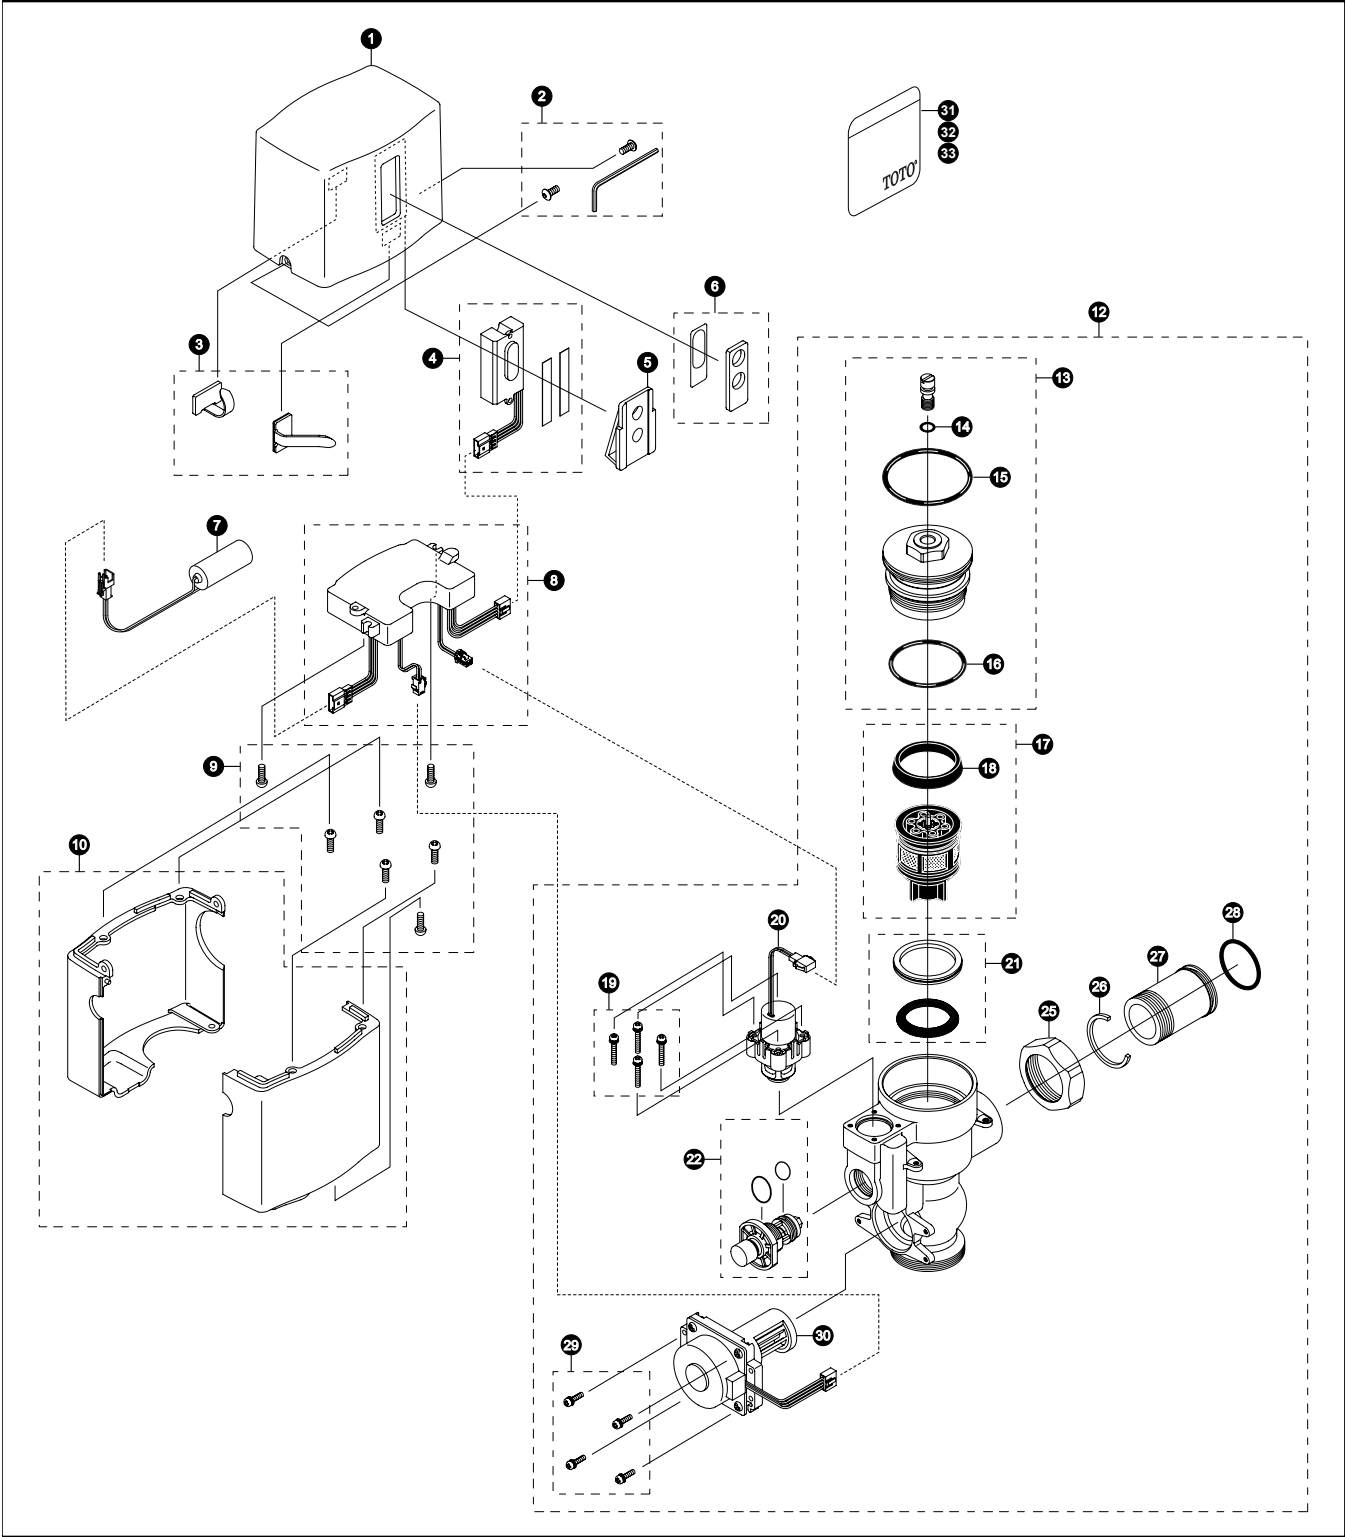

TEU1LN#CP Series

TEU1LN12#CP
TEU1LN22#CP
TEU1LN#CP

EcoPower® Sensor High Efficiency Urinal Flush Valve
Exposed - 0.5 GPF
Hydro-Power Charge

TEU1LN#CP Series

TEU1LN12#CP
TEU1LN22#CP
TEU1LN#CP

EcoPower® Sensor High Efficiency Urinal Flush Valve Exposed - 0.5 GPF Hydro-Power Charge

Item	Part	Description	Item	Part	Description
1	TH559EDV511	Top Cover	Vacuum Breaker Sets		
2	8HU5016	Vandal Resist Set Screw & Allen Wrench Kit	VB9CP-12		Exposed - Top Spud (3/4" Outlet)
3	TH559EDV517	Clamp Set	VB9CP-22		Exposed - Top Spud (1-1/4" Outlet)
4	TH559EDV536	Sensor Controller & Packing Set (0.5 Gpf only)	Notes		
5	TH559EDV516	Holder	For additional information, refer to the individual vacuum breaker parts sheets.		
6	TH559EDV514	Glass & Packing Set			
7	THP3053	Back-Up Battery			
8	TH559EDV519	Controller (Urinal)			
9	TH559EDV513	M4 Screws (5 pieces)			
10	TH559EDV512	Lower Cover Set			
12	TH559EDV502	Valve Body For Exposed (Urinal 1.0/0.5 GPF)			
13	TH559EDV508	Valve Cap Assy (Toilet 3.5 GPF)(Urinal 1.0/0.5 GPF)			
14	TH305SV111	O-Rings (Cap Screw)(10 Pieces)			
15	TH305SV120	O-Rings (Valve Cap)(10 Pieces)			
16	TH305SV112	O-Rings (Valve Guide)(10 Pieces)			
17	TH323V104R	Piston Assembly (1.0/0.5 - 3.5 GPF)			
18	TH305SV103	U-Packing (For Piston)(10 Pieces)			
19	TH559EDV301	Double Sems Screws M3 (4 pieces)			
20	TH559EDV510	Solenoid Unit & Diaphragm Assy			
21	TH321	Seal Washer Kit			
22	TH559EDV506	Manual Flushing Button			
25	TH305SV113	Nut			
26	TH305SV105	Locking Rings (10 Pieces)			
27	TH305SV114	Tail Piece			
28	TH305SV106	O-Rings (Tail Piece)(10 Pieces)			
29	TH559EDV505	Double Sems Screws M3 (4 pieces)			
30	TH559EDV504	Hydro-Power Generator (Urinal)			
31	0EU5161	0.5 GPF Water Saving Sticker (English)			
32	0EU3018	0.5 GPF Water Saving Sticker (Spanish)			
33	0EU3016	0.5 GPF Water Saving Sticker (French)			

Product Number Explanations

Flush Valve	Flush Valve
(T) Fitting	(T) Fitting
(E) Electronic	(E) Electronic
(U) Urinal 0.5 Gpf	(U) Urinal 0.5 Gpf
(1) Exposed	(1) Exposed
(L) HET/HEU Dynamo (Hydro Generator)	(L) HET/HEU Dynamo (Hydro Generator)
(N) Neutral Rough-In	(N) Neutral Rough-In
(1) 3/4" Outlet	(2) 1-1/4" Outlet
(2) Top Spud	(2) Top Spud
(#CP) Chrome Finish	(#CP) Chrome Finish