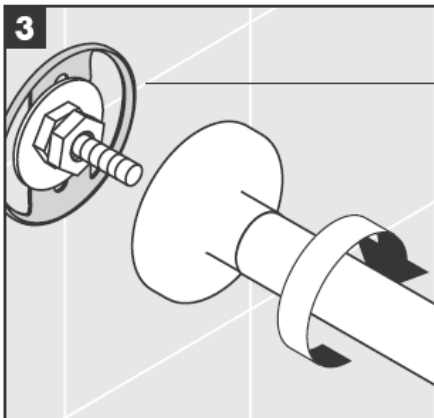

41528XXX

41520XXX

Decor ring only for chrome plated/gold plated variant!