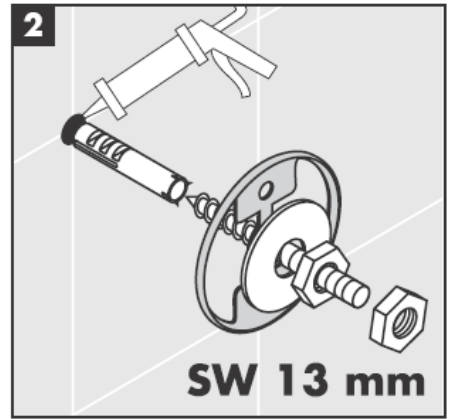

41528XXX

41520XXX

Decor ring only for chrome plated/gold plated variant!