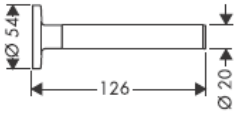

41528XXX

41520XXX