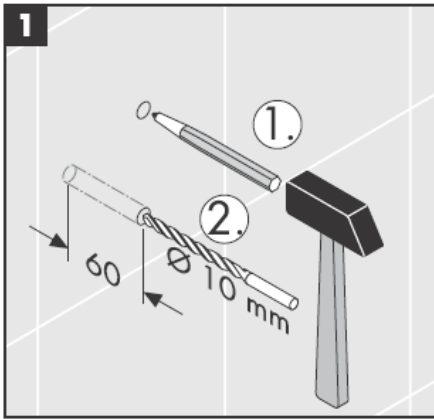

41528XXX

41520XXX

Decor ring only for chrome plated/gold plated variant!