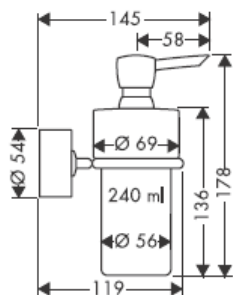

41519XXX

O vidro poderá apresentar diferenças em relação ao ilustrado devido ao facto de ser feito por sopro.