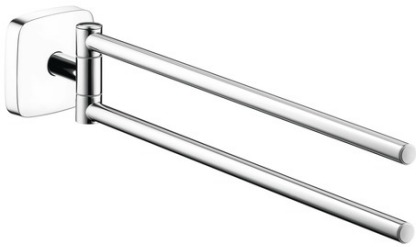

PuraVida

PuraVida Dual Towel Bar

Finishes : **chrome** Part no. : **41512000**

Description

Features

- Wall-mounted
- Arms swivel independently

Item details

List Price \$ 180.00

Compliance

Product image

Scale drawing

PuraVida

PuraVida Dual Towel Bar

Finishes : **chrome** Part no. : **41512000**

Exploded drawing

Year of production: >07/09

PuraVida

PuraVida Dual Towel Bar

Finishes : **chrome** Part no. : **41512000**

Spare parts list

Year of production: >07/09

Pos.	Description	Part no.	Price	PU
1	O-ring 45x2,5	98432000	-	1
2	support element	98539000	-	1
3	mounting set	96179000	-	1
4	escutcheon	95374000	-	1
5	hollow set screw M4x4	98540000	-	1