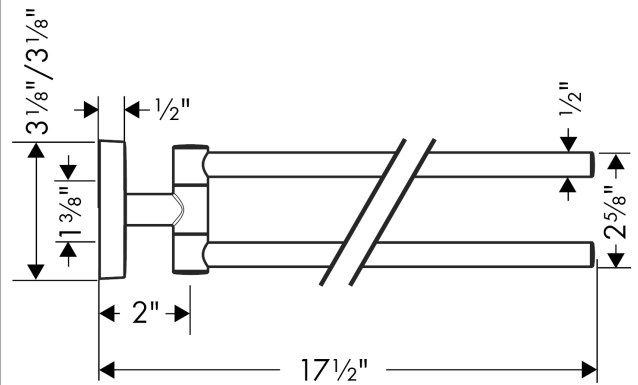

PuraVida

PuraVida Dual Towel Bar

Finishes : **chrome** Part no. : **41512000**

Description

Features

- Wall-mounted
- Arms swivel independently

Item details

List Price \$ 180.00

Compliance

Product image

Scale drawing

PuraVida

PuraVida Dual Towel Bar

Finishes : **chrome** Part no. : **41512000**

Exploded drawing

Year of production: >07/09

PuraVida

PuraVida Dual Towel Bar

Finishes : **chrome** Part no. : **41512000**

Spare parts list

Year of production: >07/09

Pos.	Description	Part no.	Price	PU
1	O-ring 45x2,5	98432000	-	1
2	support element	98539000	-	1
3	mounting set	96179000	-	1
4	escutcheon	95374000	-	1
5	hollow set screw M4x4	98540000	-	1