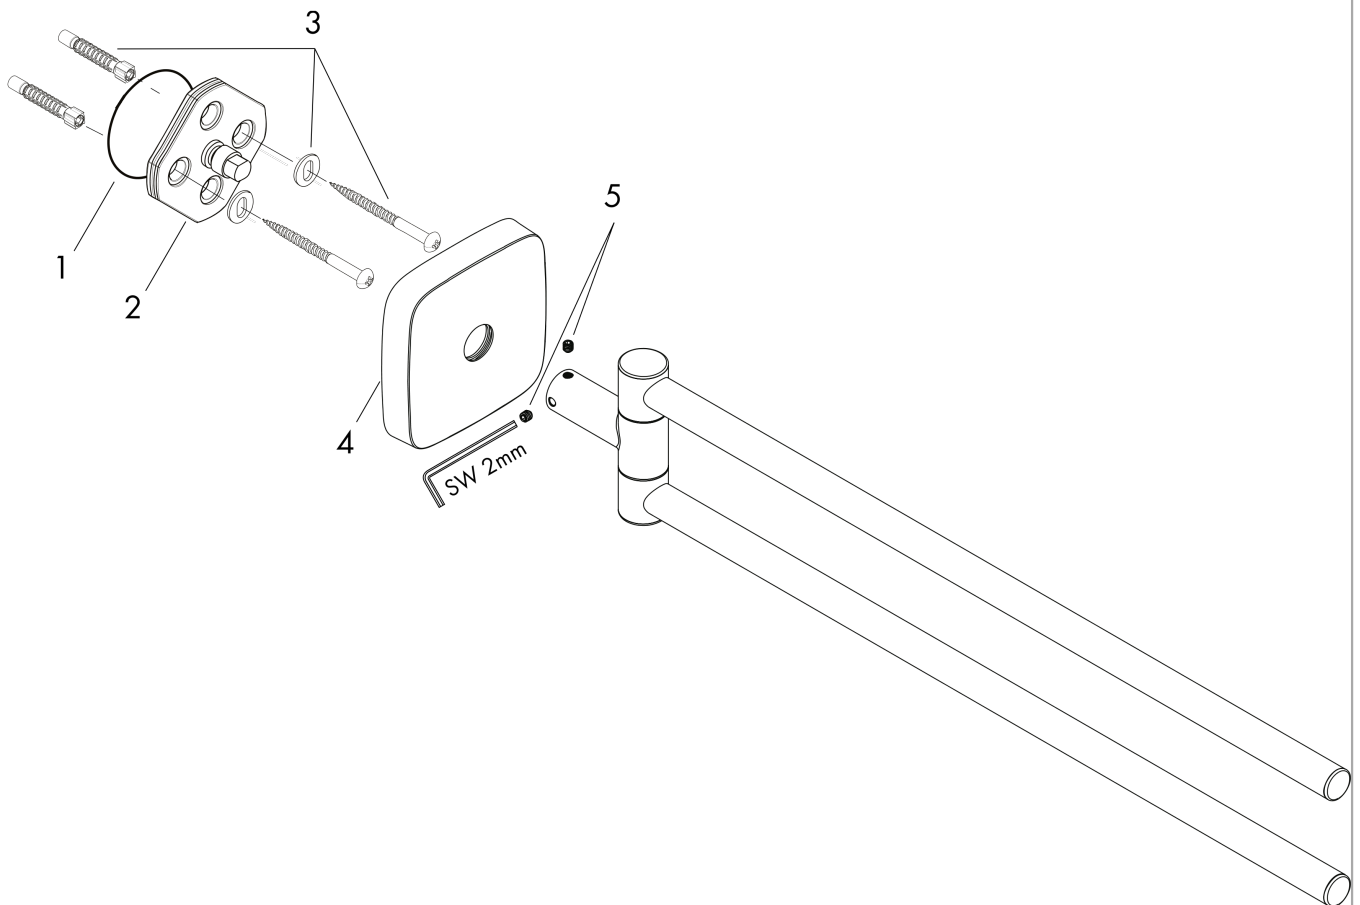

PuraVida

PuraVida Dual Towel Bar

Finishes : **chrome** Part no. : **41512000**

Description

Features

- Wall-mounted
- Arms swivel independently

Item details

List Price \$ 180.00

Compliance

Product image

Scale drawing

PuraVida

PuraVida Dual Towel Bar

Finishes : **chrome** Part no. : **41512000**

Exploded drawing

Year of production: >07/09

PuraVida

PuraVida Dual Towel Bar

Finishes : **chrome** Part no. : **41512000**

Spare parts list

Year of production: >07/09

Pos.	Description	Part no.	Price	PU
1	O-ring 45x2,5	98432000	-	1
2	support element	98539000	-	1
3	mounting set	96179000	-	1
4	escutcheon	95374000	-	1
5	hollow set screw M4x4	98540000	-	1