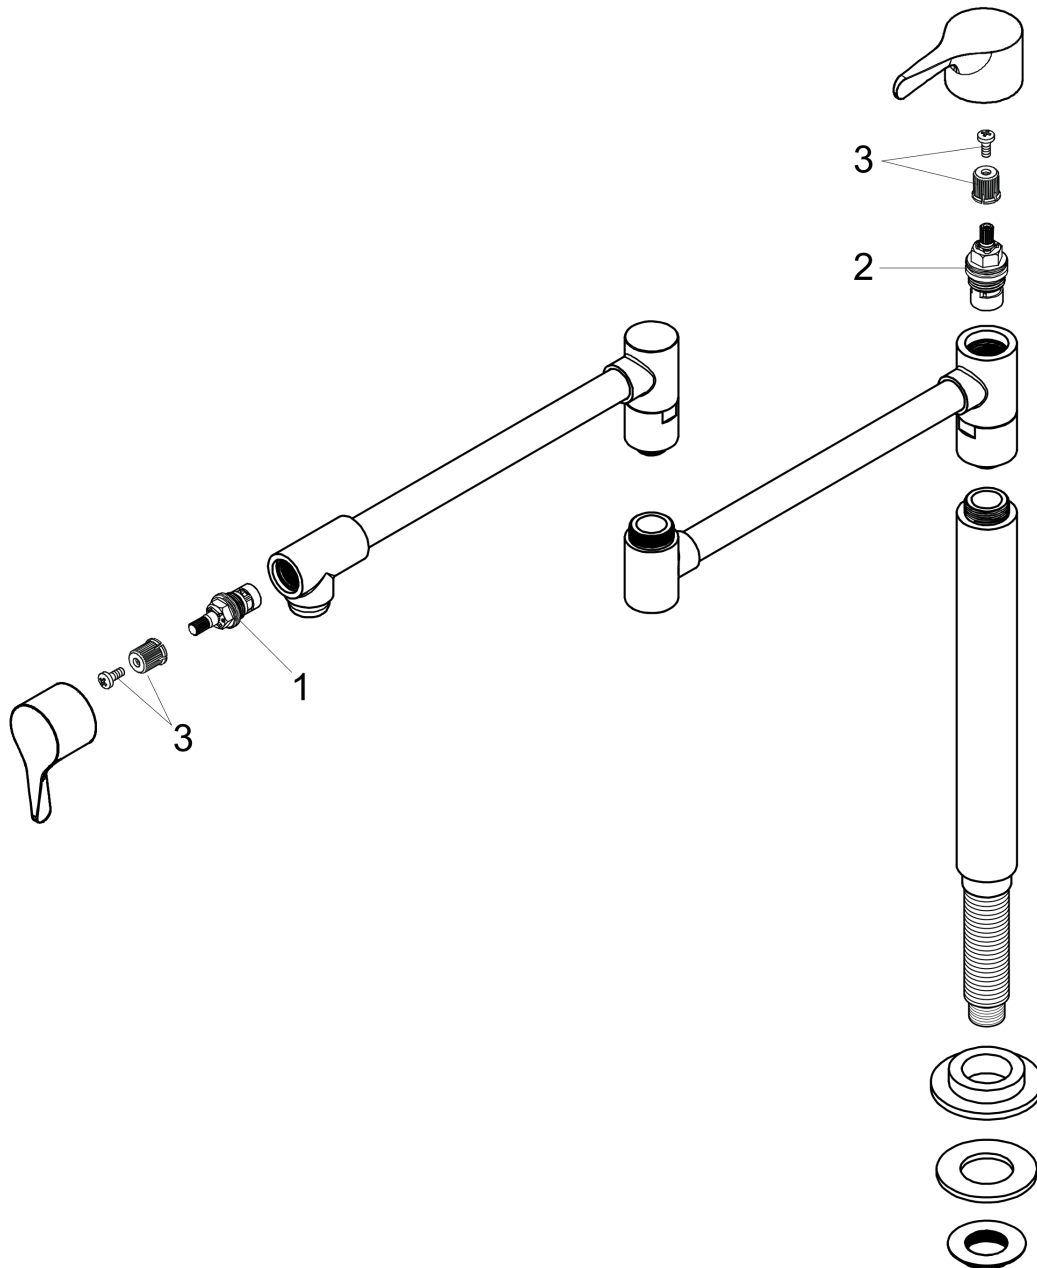

AXOR Citterio
Axor Citterio Pot Filler, Deck-Mounted
 Finishes : **chrome** Part no. : **39838001**

Description

Features

- Swivel range 360°
- Aerated spray
- Flow: 2.5 GPM
- 90° ceramic valves
- 1/2" NPT
- California Low Lead / Section 116875 CHSC

Item details

List Price \$ 950.00

Compliance

Product image

Scale drawing

AXOR Citterio
Axor Citterio Pot Filler, Deck-Mounted
Finishes : **chrome** Part no. : **39838001**

Exploded drawing

Year of production: >08/10

AXOR Citterio
Axor Citterio Pot Filler, Deck-Mounted
 Finishes : **chrome** Part no. : **39838001**

Spare parts list

Year of production: >08/10

Pos.	Description	Part no.	Price	PU
1	shut off unit	88789000	-	1
2	shut off unit	88790000	-	1
3	handle fixing set	98932000	-	1

AXOR Citterio
Axor Citterio Pot Filler, Deck-Mounted
 Finishes : **steel optic** Part no. : **39838801**

Description

Features

- Swivel range 360°
- Aerated spray
- Flow: 2.5 GPM
- 90° ceramic valves
- 1/2" NPT
- California Low Lead / Section 116875 CHSC