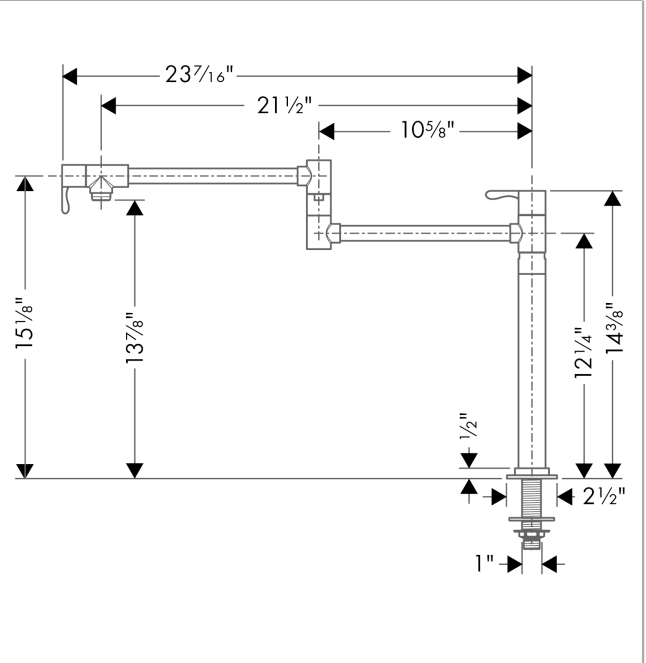

AXOR Citterio
Axor Citterio Pot Filler, Deck-Mounted
 Finishes : **chrome** Part no. : **39838001**

Description

Features

- Swivel range 360°
- Aerated spray
- Flow: 2.5 GPM
- 90° ceramic valves
- 1/2" NPT
- California Low Lead / Section 116875 CHSC

Item details

List Price \$ 950.00

Compliance

Product image

Scale drawing

AXOR Citterio
Axor Citterio Pot Filler, Deck-Mounted
Finishes : **chrome** Part no. : **39838001**

Exploded drawing

Year of production: >08/10

AXOR Citterio
Axor Citterio Pot Filler, Deck-Mounted
 Finishes : **chrome** Part no. : **39838001**

Spare parts list

Year of production: >08/10

Pos.	Description	Part no.	Price	PU
1	shut off unit	88789000	-	1
2	shut off unit	88790000	-	1
3	handle fixing set	98932000	-	1

AXOR Citterio
Axor Citterio Pot Filler, Deck-Mounted
 Finishes : **steel optic** Part no. : **39838801**

Description

Features

- Swivel range 360°
- Aerated spray
- Flow: 2.5 GPM
- 90° ceramic valves
- 1/2" NPT
- California Low Lead / Section 116875 CHSC