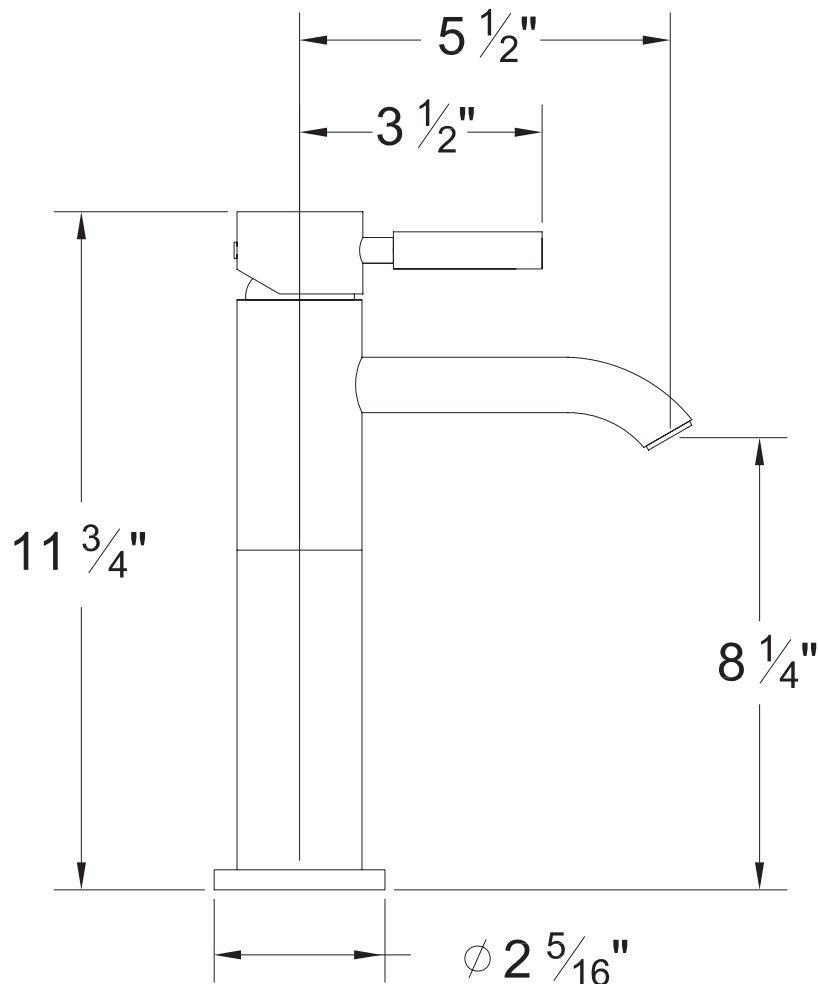

## PRODUCT SPECIFICATION SHEET

### ITEM # 2681EK Extended single control lavatory set

- "EK" style handle
- Single control ceramic disk cartridge
- Solid brass
- 1.2 GPM (CALGreen Compliant)
- DRAIN ASSEMBLY NOT INCLUDED
- Pre-assembled handle and valve
- 22 finishes available

The measurements shown are for reference only. Products and specifications shown are subject to change without notice.

[www.santecfaucet.com](http://www.santecfaucet.com) | P: 310.542.0063 F: 310.542.5681