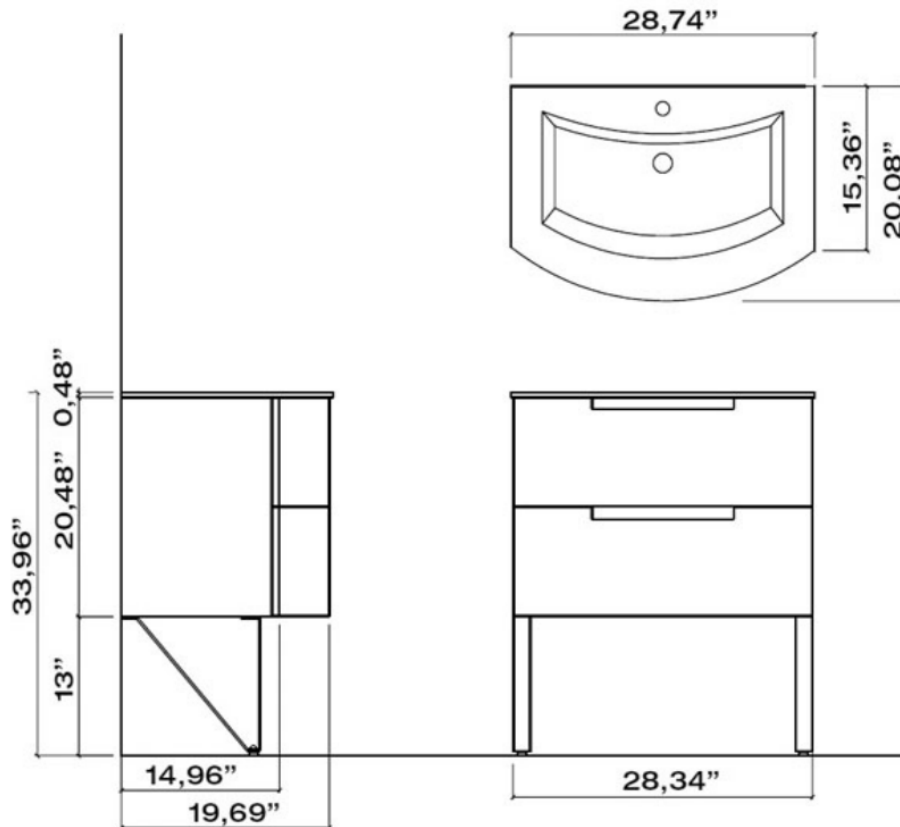

OA29OPT1

Oasi 29" Vanity
28.74" x 20.08" x 20.96"
WT: 91LBS
Includes: L035 (vanity), LV047 (sink)

Bath/Vanities

OA29OPT1

Oasi 29" Vanity

STANDARDS

- Compliant with ASME A112.18.1-B125.1
- Compliant with AB1953
- Compliant with ANSI NSF61 – Annex G
- Certified by CSA International
- Compliant with ANSI A117.1

Finishes

	OA29OPT1B	OA29OPT1W	OA29OPT1R	OA29OPT1G	OA29OPT1T	OA29OPT1S
Black Glossy	X					
White Glossy		X				
Red Glossy			X			
Grey Glossy				X		
Slate Glossy					X	
Sand Glossy						X

Features

	OA29OPT1B	OA29OPT1W	OA29OPT1R	OA29OPT1G	OA29OPT1T	OA29OPT1S
Two (2) Soft Close Drawers	X	X	X	X	X	X
Tekorlux Sink Top With Overflow	X	X	X	X	X	X
Wall Mounted Unit (hardware included)	X	X	X	X	X	X
Legs Available OA-AM-LEGS (sold sep.)	X	X	X	X	X	X
Step-by-Step Installation Instructions	X	X	X	X	X	X
Limited Lifetime Warranty	X	X	X	X	X	X