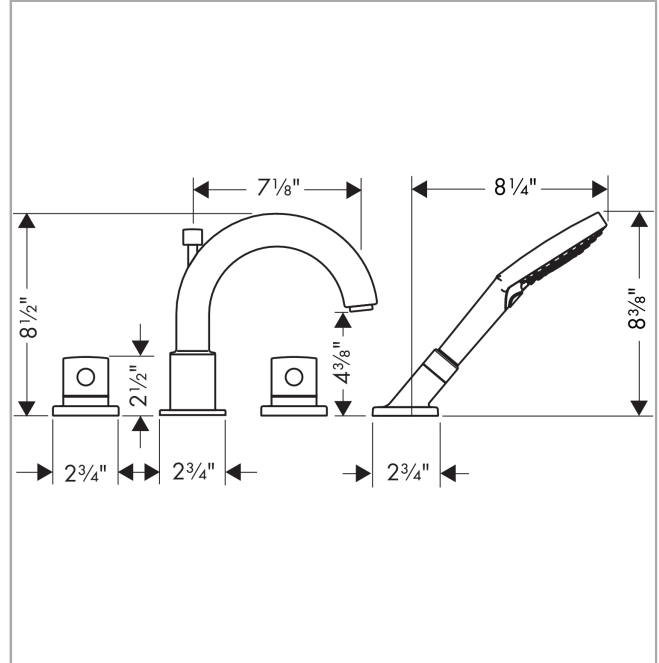

AXOR Uno

Axor Uno 4-Hole Roman Tub Set Trim

Finishes : **chrome** Part no. : **38447001**

Description

Features

- Aerated spray
- Flow: 5.8 GPM
- 90° ceramic valves
- Tub spout with diverter

Comprised of

- Raindance Select S 120 AIR Green 3-Jet Handshower, 2.0 GPM (#04529USA)

AXOR Uno
Axor Uno 4-Hole Roman Tub Set Trim
Finishes : **chrome** Part no. : **38447001**

Exploded drawing

Year of production: >09/01

AXOR Uno
Axor Uno 4-Hole Roman Tub Set Trim

 Finishes : **chrome** Part no. : **38447001**

AXOR Uno

Axor Uno 4-Hole Roman Tub Set Trim

Finishes : **brushed nickel** Part no. : **38447821**

Description

Features

- Aerated spray
- Flow: 5.8 GPM
- 90° ceramic valves
- Tub spout with diverter

Comprised of

Scale drawing

AXOR Uno

Axor Uno 4-Hole Roman Tub Set Trim

Finishes : brushed nickel Part no. : 38447821

Exploded drawing

Year of production: >04/05

AXOR Uno

Axor Uno 4-Hole Roman Tub Set Trim