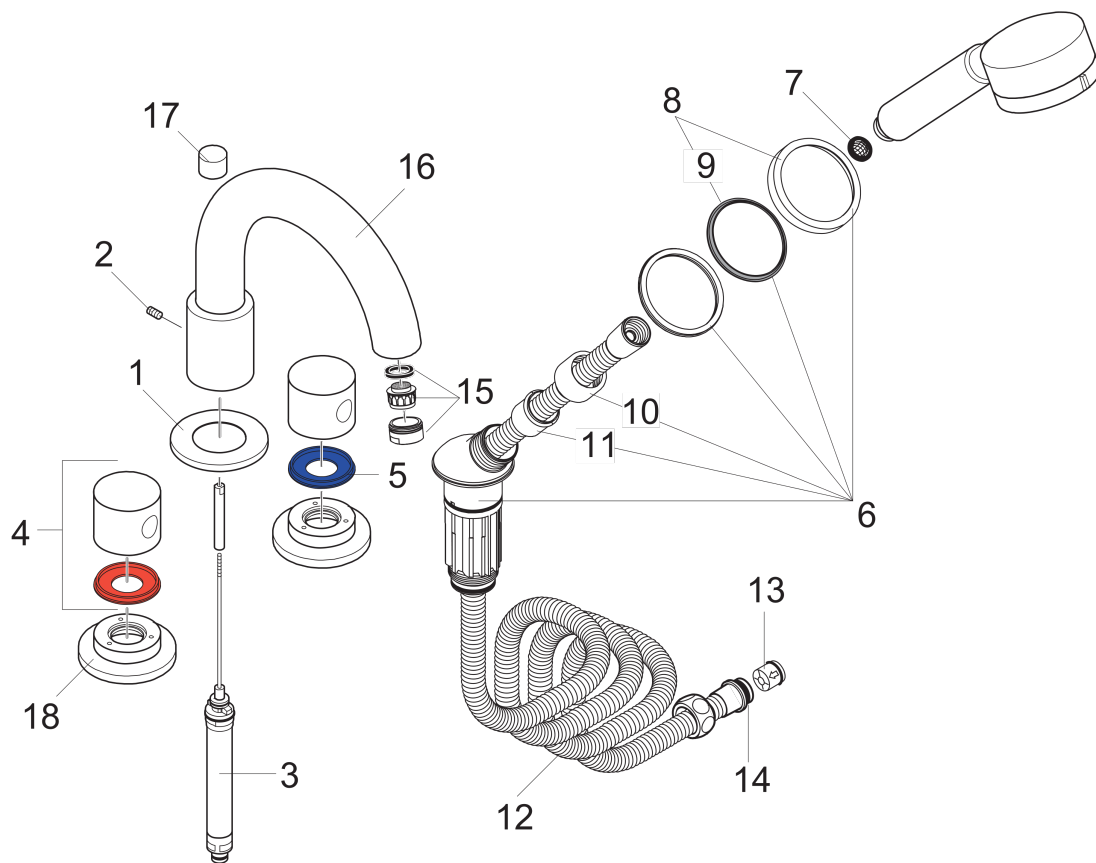

Spare parts list

Year of production: >09/01

Pos.	Description	Part no.	Price	PU
1	spout cpl.	96471000	-	1
2	escutcheon Ø 70 mm	96782000	-	1
3	hollow set screw M6x6	97660000	-	1
4	diverter knob	96475000	-	1
5	selector assy	96506000	-	1
6	handle	38092000	-	1
7	escutcheon Ø 70 mm	96474000	-	1
8	set of color-rings cold / hot water	96422000	-	1
9	shower holder, assy	96433000	-	1
10	filter packing	94246000	-	1
11	escutcheon for shower holder	96237000	-	1
12	escutcheon chuck	97105000	-	1
13	nut	97584000	-	1
14	insert for shower holder	96942000	-	1
15	shower hose 2,00 m	94148000	-	1
16	set of non return valves DW 15	94074000	-	1
17	O-ring 11x2	98127000	-	1
a	aerator M24x1 (25 l/min)	13956000	-	1
b	base body	13444181	-	1

AXOR Uno

Axor Uno 4-Hole Roman Tub Set Trim

Finishes : **brushed nickel** Part no. : **38447821**

Description

Features

- Aerated spray
- Flow: 5.8 GPM
- 90° ceramic valves
- Tub spout with diverter

Comprised of

Scale drawing

AXOR Uno

Axor Uno 4-Hole Roman Tub Set Trim

Finishes : brushed nickel Part no. : 38447821

Exploded drawing

Year of production: >04/05

AXOR Uno

Axor Uno 4-Hole Roman Tub Set Trim

Finishes : **brushed nickel** Part no. : **38447821**

Spare parts list

Year of production: >04/05

Pos.	Description	Part no.	Price	PU
1	escutcheon Ø 70 mm	96782820	-	1
2	hollow set screw M6x6	97660000	-	1
3	selector assy	96506000	-	1
4	handle	38092820	-	1
5	set of color-rings cold / hot water	96422000	-	1
6	shower holder, assy	96433820	-	1
7	filter packing	94246000	-	1
8	escutcheon for shower holder	96237820	-	1
9	escutcheon chuck	97105000	-	1
10	nut	97584820	-	1
11	insert for shower holder	96942000	-	1
12	shower hose 2,00 m	94148000	-	1
13	set of non return valves DW 15	94074000	-	1
14	O-ring 11x2	98127000	-	1
15	aerator M24x1 (25 l/min)	13956820	-	1
16	spout cpl.	96471820	-	1
17	diverter knob	96475820	-	1
18	escutcheon Ø 70 mm	96474820	-	1
a	base body	13444181	-	1