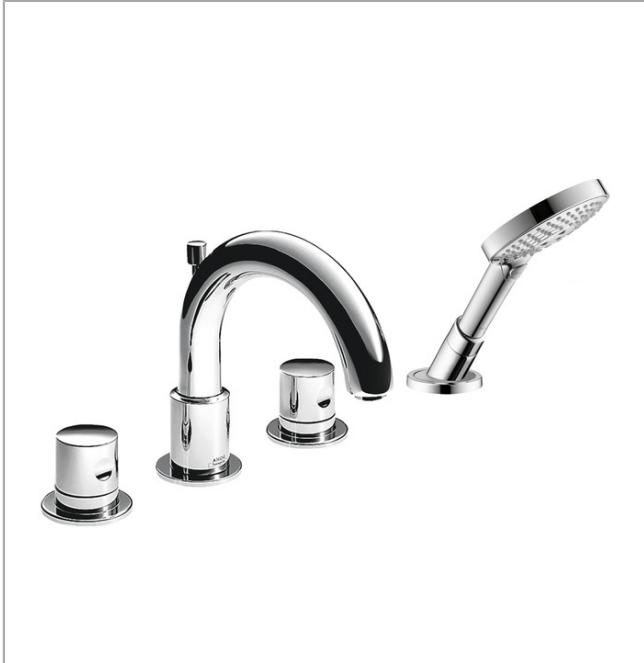

AXOR Uno

Axor Uno 4-Hole Roman Tub Set Trim

Finishes : **chrome** Part no. : **38447001**

Description

Features

- Aerated spray
- Flow: 5.8 GPM
- 90° ceramic valves
- Tub spout with diverter

Comprised of

- Raindance Select S 120 AIR Green 3-Jet Handshower, 2.0 GPM (#04529USA)

Required accessories

- Rough, 4-Hole Roman Tub Set (#13444USA)

Item details

List Price \$ 1,210.00

Technology

Compliance

Product image

Scale drawing

AXOR Uno
Axor Uno 4-Hole Roman Tub Set Trim
Finishes : **chrome** Part no. : **38447001**

Exploded drawing

Year of production: >09/01

AXOR Uno
Axor Uno 4-Hole Roman Tub Set Trim

 Finishes : **chrome** Part no. : **38447001**

AXOR Uno

Axor Uno 4-Hole Roman Tub Set Trim

Finishes : **brushed nickel** Part no. : **38447821**

Description

Features

- Aerated spray
- Flow: 5.8 GPM
- 90° ceramic valves
- Tub spout with diverter

Comprised of