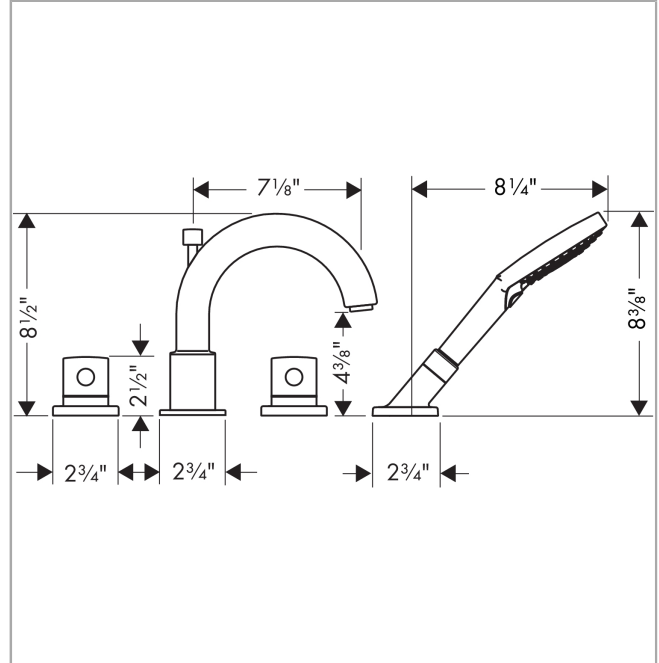

AXOR Uno

Axor Uno 4-Hole Roman Tub Set Trim

Finishes : **brushed nickel** Part no. : **38447821**

Description

Features

- Aerated spray
- Flow: 5.8 GPM
- 90° ceramic valves
- Tub spout with diverter

Comprised of

- Raindance Select S 120 AIR Green 3-Jet Handshower, 2.0 GPM (#04529USA)

Required accessories

- Rough, 4-Hole Roman Tub Set (#13444USA)

Item details

List Price \$ 1,720.00

Technology

Compliance

Product image

Scale drawing

AXOR Uno

Axor Uno 4-Hole Roman Tub Set Trim

Finishes : brushed nickel Part no. : 38447821

Exploded drawing

Year of production: >04/05

AXOR Uno

Axor Uno 4-Hole Roman Tub Set Trim

Finishes : **brushed nickel** Part no. : **38447821**

Spare parts list

Year of production: >04/05

Pos.	Description	Part no.	Price	PU
1	escutcheon Ø 70 mm	96782820	-	1
2	hollow set screw M6x6	97660000	-	1
3	selector assy	96506000	-	1
4	handle	38092820	-	1
5	set of color-rings cold / hot water	96422000	-	1
6	shower holder, assy	96433820	-	1
7	filter packing	94246000	-	1
8	escutcheon for shower holder	96237820	-	1
9	escutcheon chuck	97105000	-	1
10	nut	97584820	-	1
11	insert for shower holder	96942000	-	1
12	shower hose 2,00 m	94148000	-	1
13	set of non return valves DW 15	94074000	-	1
14	O-ring 11x2	98127000	-	1
15	aerator M24x1 (25 l/min)	13956820	-	1
16	spout cpl.	96471820	-	1
17	diverter knob	96475820	-	1
18	escutcheon Ø 70 mm	96474820	-	1
a	base body	13444181	-	1