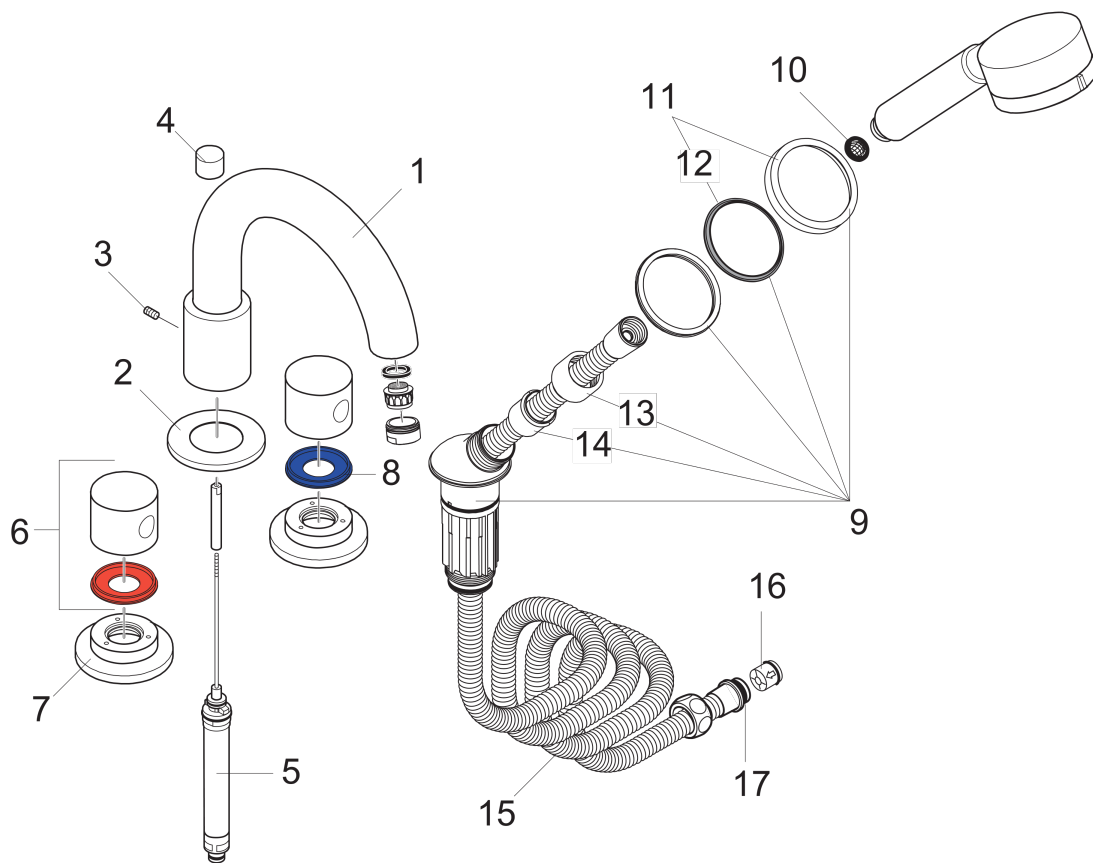

AXOR Uno

Axor Uno 4-Hole Roman Tub Set Trim

Finishes : **chrome** Part no. : **38447001**

Description

Features

- Aerated spray
- Flow: 5.8 GPM
- 90° ceramic valves
- Tub spout with diverter

Comprised of

- Raindance Select S 120 AIR Green 3-Jet Handshower, 2.0 GPM (#04529USA)

AXOR Uno
Axor Uno 4-Hole Roman Tub Set Trim
Finishes : **chrome** Part no. : **38447001**

Exploded drawing

Year of production: >09/01

AXOR Uno
Axor Uno 4-Hole Roman Tub Set Trim

 Finishes : **chrome** Part no. : **38447001**

AXOR Uno

Axor Uno 4-Hole Roman Tub Set Trim

Finishes : **brushed nickel** Part no. : **38447821**

Description

Features

- Aerated spray
- Flow: 5.8 GPM
- 90° ceramic valves
- Tub spout with diverter

Comprised of

Scale drawing

AXOR Uno

Axor Uno 4-Hole Roman Tub Set Trim

Finishes : brushed nickel Part no. : 38447821

Exploded drawing

Year of production: >04/05

AXOR Uno

Axor Uno 4-Hole Roman Tub Set Trim