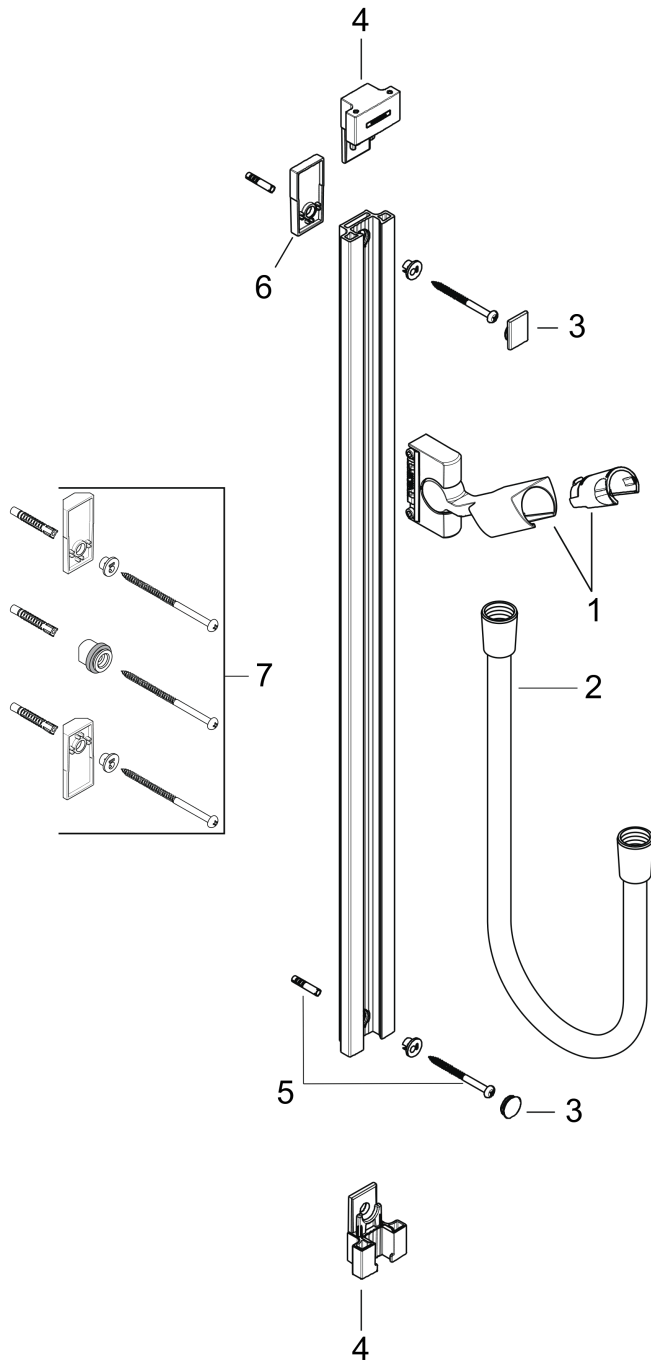

#### Product image

#### Scale drawing

PuraVida

PuraVida Wallbar, 36"

Finishes : **chrome** Part no. : **27844000**

## Exploded drawing

Year of production: >07/09

**PuraVida**

**PuraVida Wallbar, 36"**

Finishes : **chrome** Part no. : **27844000**

**Spare parts list**

Year of production: >07/09

Pos.	Description	Part no.	Price	PU
1	support, assy	95407000	-	1
2	shower hose Isiflex'B 1,60 m	28276000	-	1
3	set of covers	98519000	-	1
4	wall support cpl.	98518000	-	1
5	mounting set	96179000	-	1
6	tile-matching-disk	98993000	-	1
7	corner fitting set	28694000	-	1