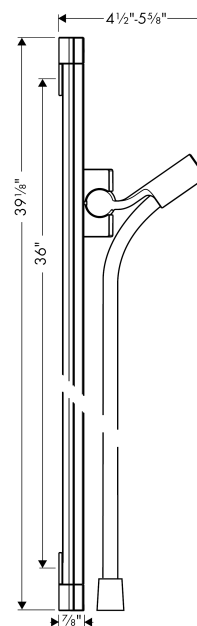

PuraVida

PuraVida Wallbar, 36"

Finishes : **chrome** Part no. : **27844000**

Description

Features

- Angle-adjustable holder pivots left and right, slides easily and locks in place

Comprised of

- Techniflex 63" Hose (#28276XXX)

Item details

List Price $ 400.00

Compliance

Product image

Scale drawing