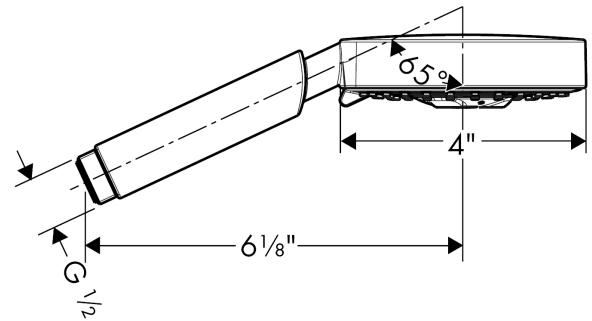

Raindance

Raindance S 100 AIR Green 3-Jet Handshower, 2.0 GPM

Finishes : **chrome** Part no. : **04341000**

Description

Features

- 65 no-clog spray channels
- Spray modes: RainAir, BalanceAir, WhirlAir
- Flow: 2.0 GPM
- grey spray disc

Item details

List Price \$ 170.00

Technology

Compliance

Product image

Scale drawing

Raindance

Raindance S 100 AIR Green 3-Jet Handshower, 2.0 GPM