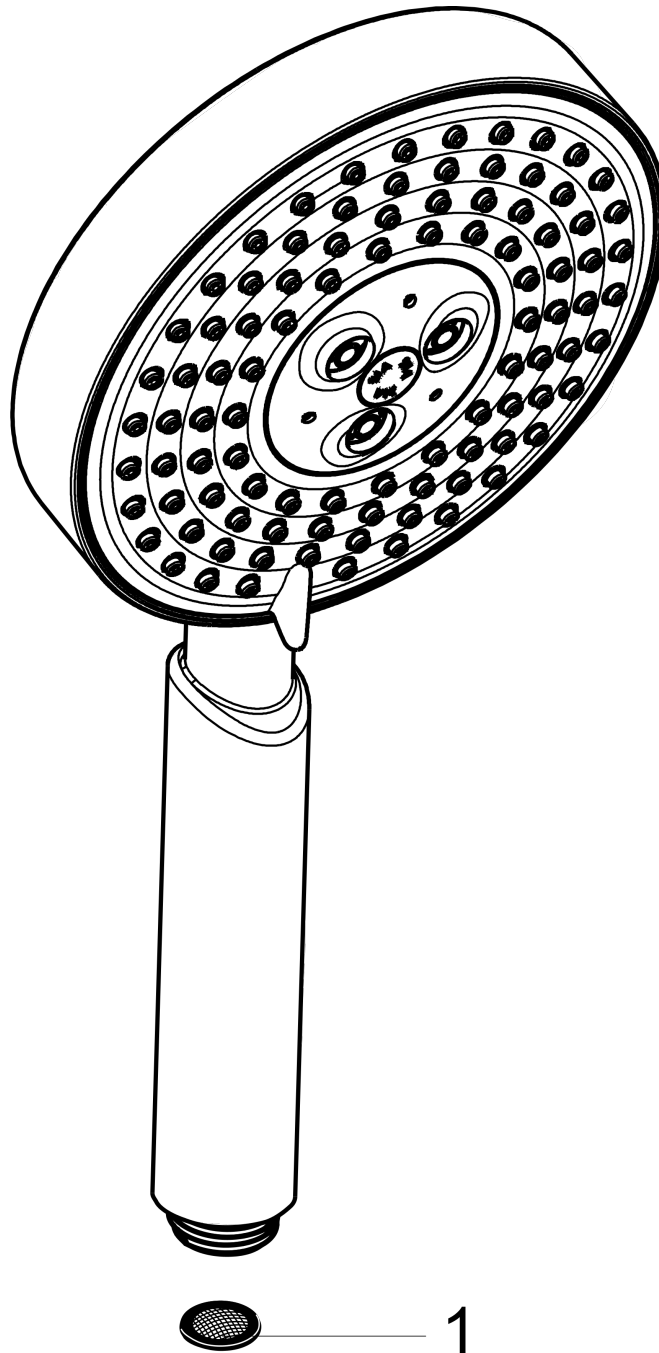

Raindance

Raindance S 100 AIR Green 3-Jet Handshower, 2.0 GPM

Finishes : **chrome** Part no. : **04341000**

Description

Features

- 65 no-clog spray channels
- Spray modes: RainAir, BalanceAir, WhirlAir
- Flow: 2.0 GPM
- grey spray disc

Item details

List Price \$ 170.00

Technology

Compliance

Product image

Scale drawing

Raindance

Raindance S 100 AIR Green 3-Jet Handshower, 2.0 GPM

Finishes : **chrome** Part no. : **04341000**

Exploded drawing

Year of production: >06/10

Raindance

Raindance S 100 AIR Green 3-Jet Handshower, 2.0 GPM

Finishes : **chrome** Part no. : **04341000**

Spare parts list

Finishes : **brushed nickel** Part no. : **04341820**

Spare parts list

Year of production: >06/10

Pos.	Description	Part no.	Price	PU
1	filter packing	94246000	-	1