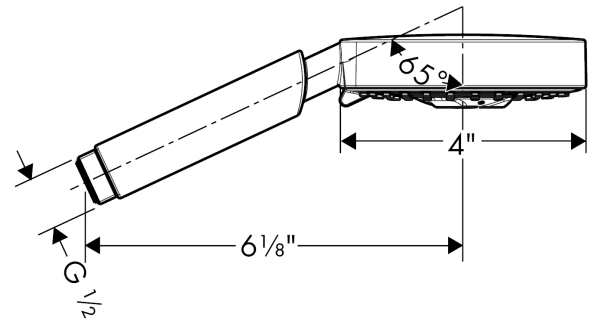

Scale drawing