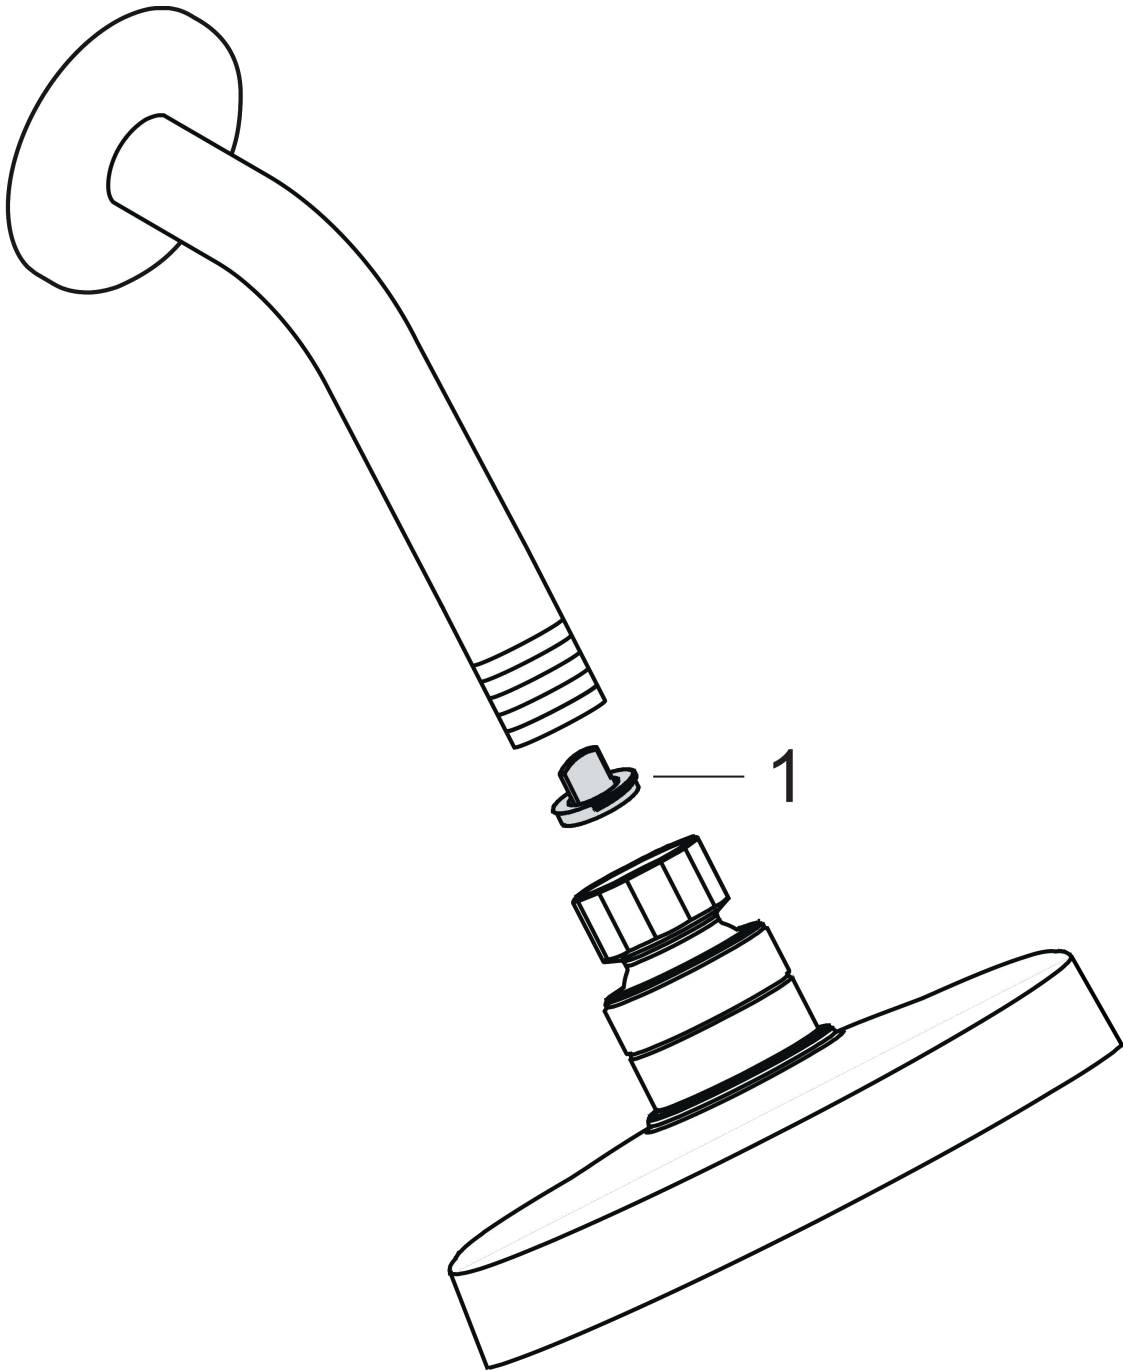

Finishes : **chrome** Part no. : **04341000**

Exploded drawing

Year of production: >06/10

Raindance

Raindance S 100 AIR Green 3-Jet Handshower, 2.0 GPM

Finishes : **chrome** Part no. : **04341000**

Spare parts list

Scale drawing

Raindance

Raindance S 100 AIR Green 3-Jet Handshower, 2.0 GPM

Finishes : brushed nickel Part no. : 04341820

Exploded drawing

Year of production: >06/10

Raindance

Raindance S 100 AIR Green 3-Jet Handshower, 2.0 GPM

Finishes : **brushed nickel** Part no. : **04341820**

Spare parts list

Year of production: >06/10

Pos.	Description	Part no.	Price	PU
1	filter packing	94246000	-	1