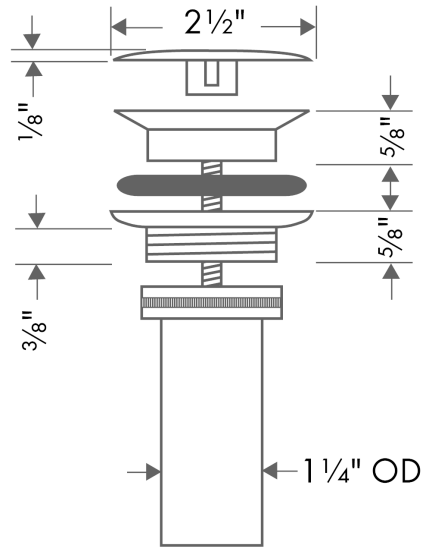

Scale drawing

Sink Drain

Finishes : **brushed nickel** Part no. : **50001821**

Description

Features

- Non-closing
- For sinks without overflow

Item details

List Price \$ 80.00

Product image

Scale drawing

Sink Drain

Finishes : **polished nickel** Part no. : **50001831**

Description

Features

- Non-closing
- For sinks without overflow

Item details

List Price \$ 70.00

Product image

Scale drawing