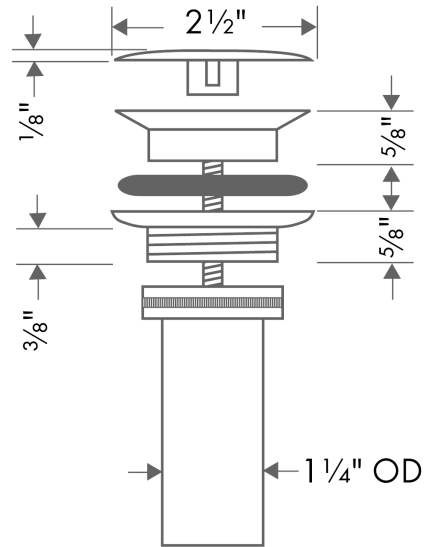

Sink Drain

Finishes : **chrome** Part no. : **50001001**

Description

Features

- Non-closing
- For sinks without overflow

Item details

List Price \$ 60.00

Product image

Scale drawing

Sink Drain

Finishes : **brushed nickel** Part no. : **50001821**

Description

Features

- Non-closing
- For sinks without overflow

Item details

List Price \$ 80.00

Product image

Scale drawing

Sink Drain

Finishes : **polished nickel** Part no. : **50001831**

Description

Features

- Non-closing
- For sinks without overflow

Item details

List Price \$ 70.00

Product image

Scale drawing