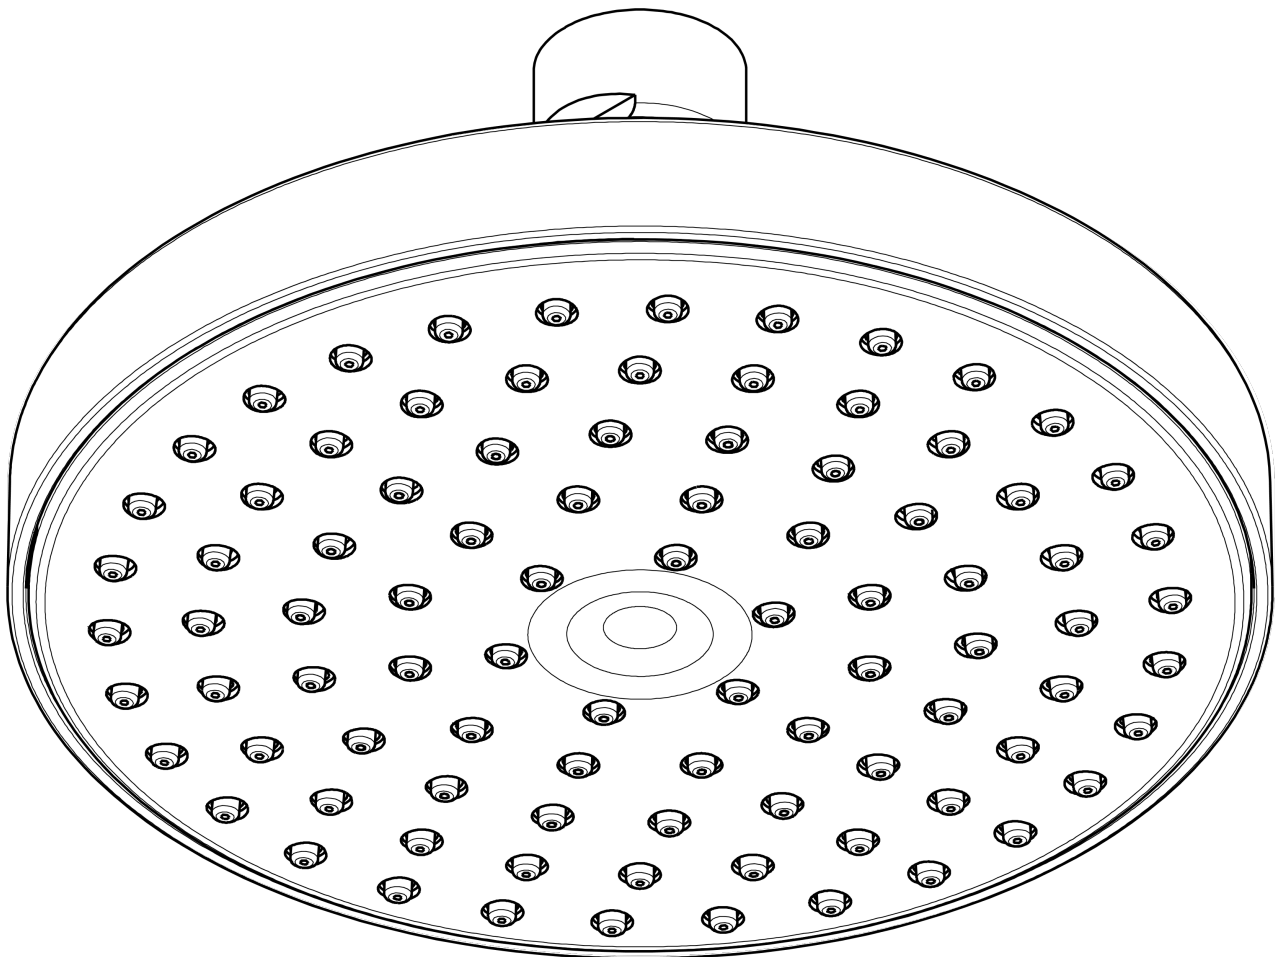

Raindance

Raindance S 150 AIR 1-Jet Showerhead

Finishes : brushed nickel Part no. : 27486821

Exploded drawing

Year of production: >02/07

1