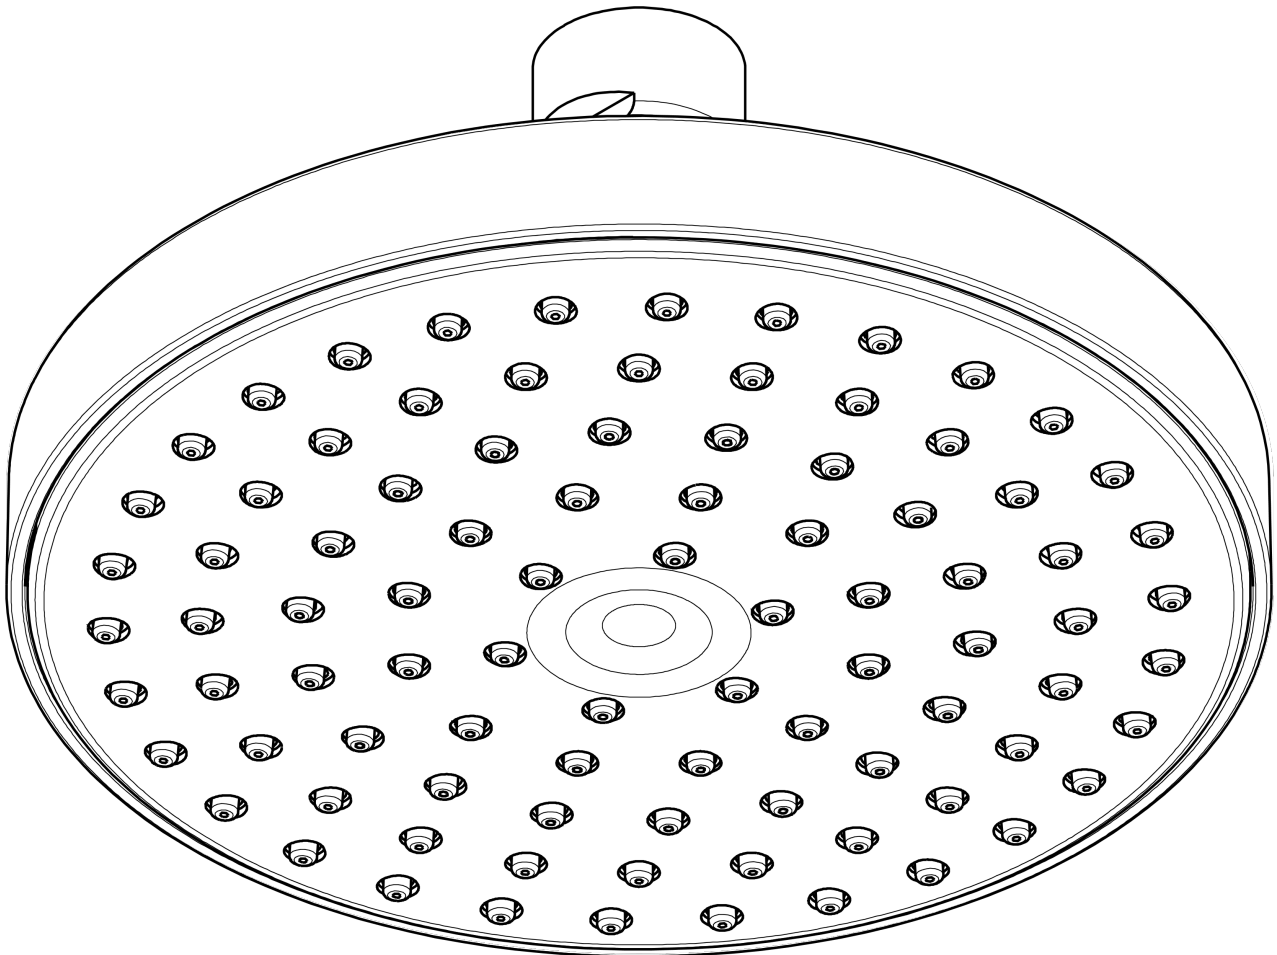

Raindance

Raindance S 150 AIR 1-Jet Showerhead

Finishes : **chrome** Part no. : **27486001**

Exploded drawing

Year of production: >01/07

1