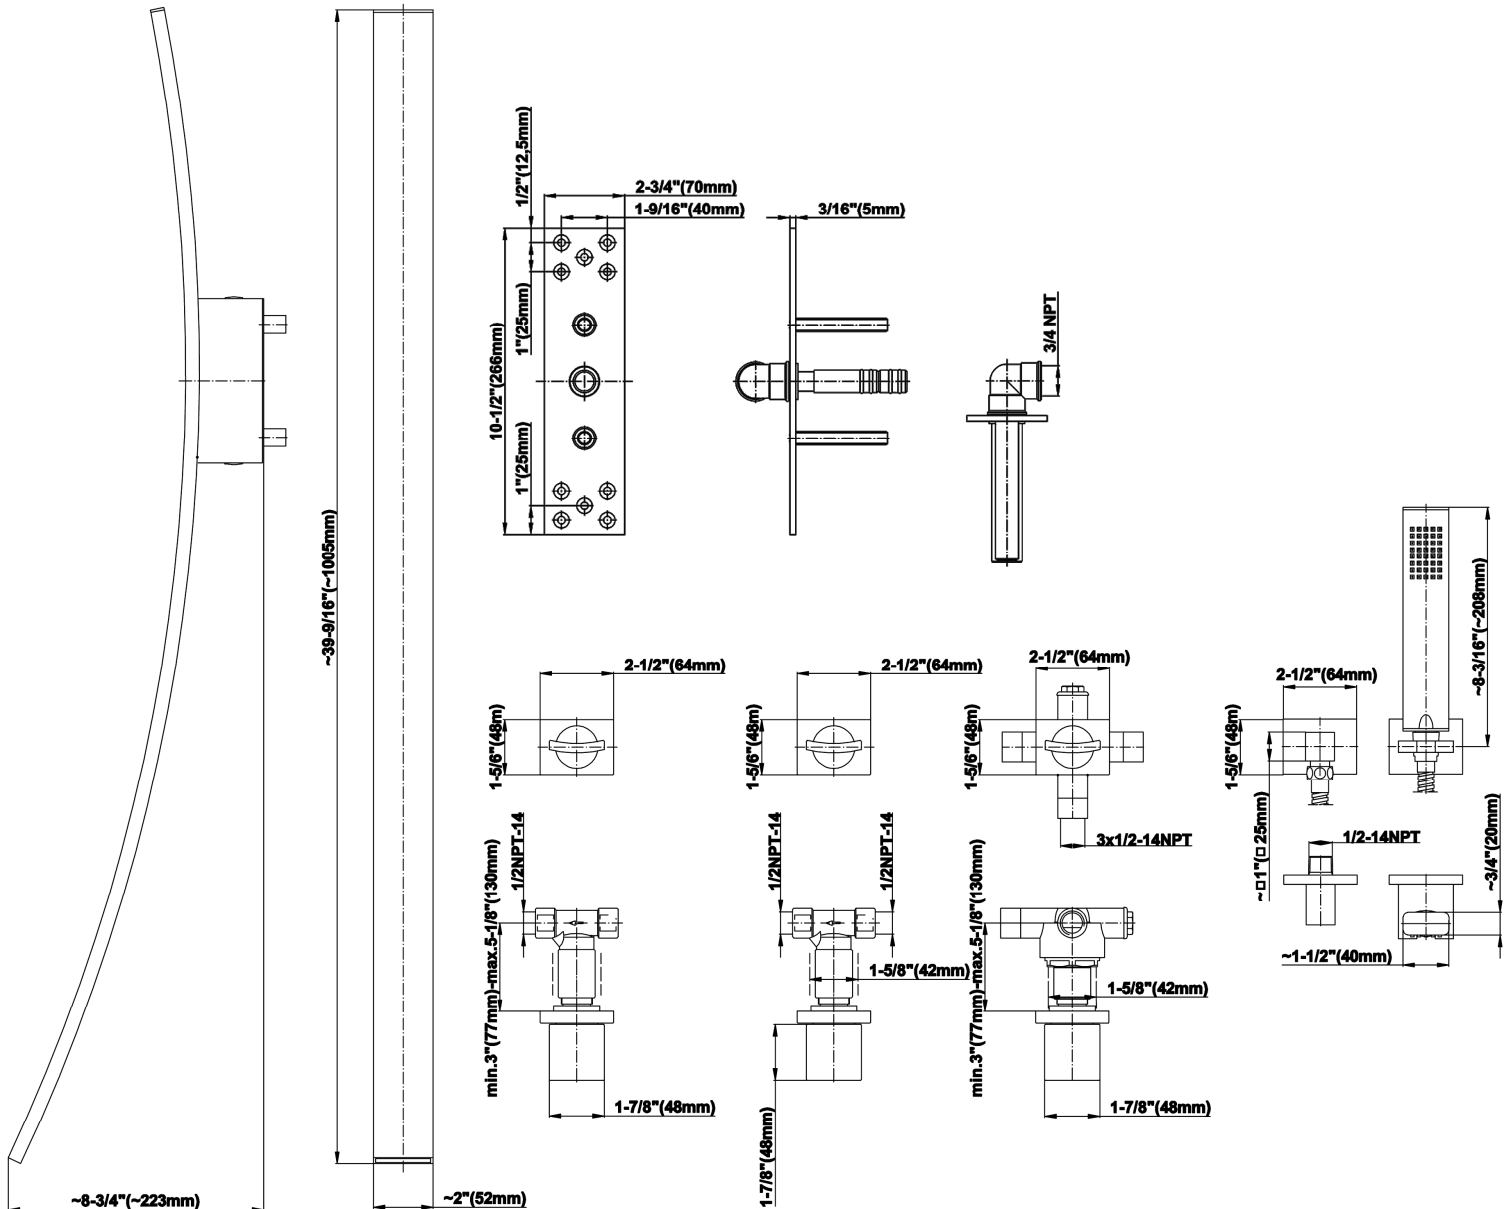

G-6054-C14U

Luna Collection
Wall-Mounted Tub Filler with Wall-Mounted Handles and Handshower Set

Product Features

- Wall-mounted spout, handles, and handshower with diverter
- Aerated Flow ~15.5 gpm @ 60 psi
- Handshower flow rate ~2.1 gpm
- 8-3/4" spout projection
- Requires rough G-1075

Available Finishes

- Polished Chrome : G-6054-C14U-PC
- Steelnox® : G-6054-C14U-SN

Optional Accessories

- In-line pressure balancing valve : G-1060

Warranty

- Limited lifetime warranty

For complete warranty information go to www.graff-faucets.com/en-nam/warranty

The measurements shown are for reference only. Products and specifications shown are subject to change without notice. Revised 02/2012